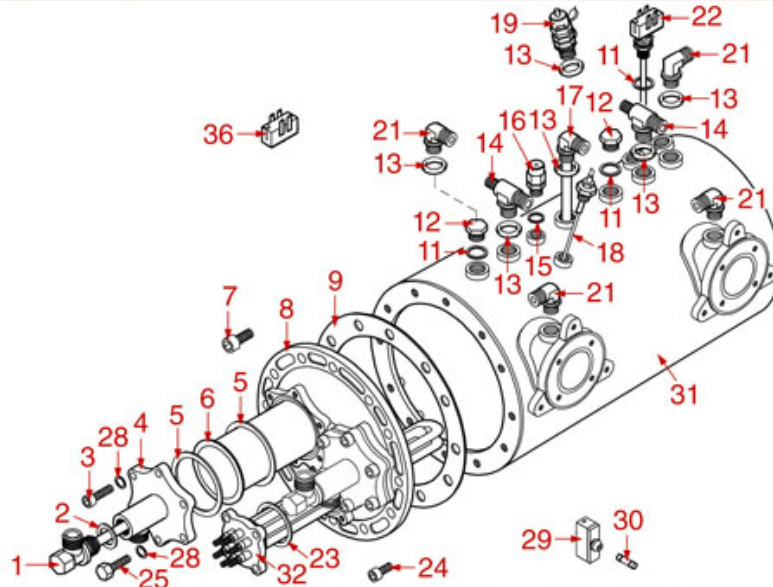

BOILER BOOSTED 1-2-3 GROUPS

BOOSTED 3GR

BOOSTED 2GR

BOOSTED 1GR

ASTORIA CMA

Position	LF code no.	Description
2	1186445	ROUND COPPER GASKET \varnothing 26x21.4x2 mm
5	1186188	FLAT PTFE GASKET \varnothing 72x61x2 mm
7	1528056	S/STEEL SCREW T.C.E.I. M10x20 UNI 5931
9	1186187	BOILER GASKET \varnothing 220x170x2 mm
11	1186620	COPPER FLAT GASKET \varnothing 22x17x1.5 mm
12	1439023	BOILER CAP \varnothing 3/8"M
13	1186186	ROUND COPPER GASKET \varnothing 23x17x3 mm
14	1349086	T SHAPED BRASS FITTING \varnothing 3/8"-3/8"-1/4"
15	1186619	COPPER FLAT GASKET \varnothing 18x14x1.5 mm
16	1523538	BOILER VALVE \varnothing 1/4"M
17	1449202	INJECTOR PIPE
18	1341750	LEVEL PROBE \varnothing 1/4"M-125 mm
18	1341751	LEVEL PROBE \varnothing 1/4"M-150 mm
19	1515120	BOILER VALVE \varnothing 3/8"M 1.9bar CE-PED
19	1523409	BOILER VALVE \varnothing 3/8"M
20	1349103	FITTING \varnothing 3/8"M-3/8"M
21	1349084	ELBOW FITTING \varnothing 3/8"M-3/8"M
22	1444203	THERMOSTAT FOR HEATING ELEMENT 400V 20A
23	1186608	PTFE FLAT GASKET \varnothing 50x40x2 mm
25	1184008	HEXAGON HEAD SCREW M8x25
27	1755609	HEATING ELEMENT 6000W 240V
32	1755610	HEATING ELEMENT 6000W 240V
35	1755254	HEATING ELEMENT 2350W 240V
36	1444205	THERMOSTAT FOR HEATING ELEMENT AUSTRIA