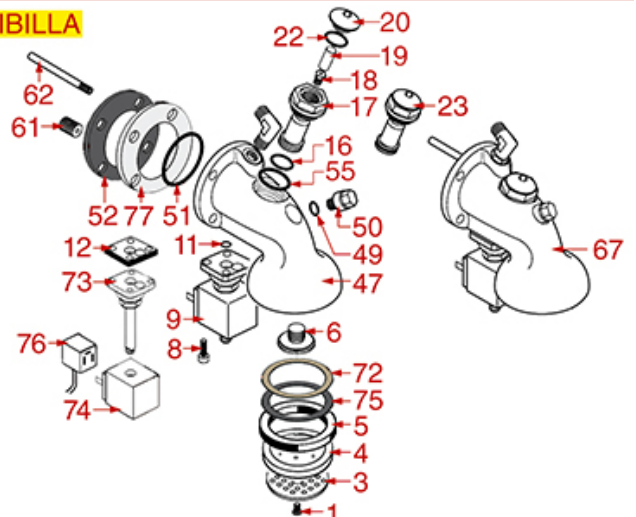

BREW GROUP CTS

DIVINA GLORIA PERLA 4D

DIVINA GLORIA

RAPALLO BRAVA

SIBILLA BRAVA

SIBILLA

ASTORIA CMA

Pos.	LF code no.	Description	Pos.	LF code no.	Description
1	1528011	SHOWER SCREW M5x20	74	3120032	COIL PARKER ZB09 9W 220/240V 50/60Hz
2	1528054	SHAPED S/STEEL WASHER ø 12x5x1 mm	75	1190003	RUBBER SHIM ø 70x57x1 mm EPDM
3	1081006	SHOWER SCREEN ø 51.5 mm	76	3120034	FEMALE LARGE CONNECTOR
3	1081007	SHOWER ø 51.5 mm	77	1187002	COFFEE GROUP GASKET ø 88x40x2 mm
4	1086501	SHOWER HOLDER DIFFUSER	77	1786058	COFFEE GROUP GASKET ø 88x40x2 mm
5	1186622	FILTER HOLDER GASKET ø 71x56x8 mm	78	1241067	FILTER KNOB M12
5	1186678	FILTER HOLDER GASKET ø 72x56x8.5 mm	79	1160053	2 CUPS FILTER 14 gr
5	1486029	GASKET FILTERHOLDER ø 72x56x8.5 mm	80	1160052	1 CUP FILTER 7 gr
5	1486030	GASKET FILTERHOLDER ø 72x56x8 mm			
5	1786062	FILTER HOLDER GASKET ø 72x56x8 mm			
6	1501300	BREW GROUP SPRAY NOZZLE ø 31.5 mm M18x2			
7	1450551	DRAIN PIPE ø 1/8"x92 mm			
8	1455034	CYLINDER HEAD SCREW M4x10			
9	1120330	3-WAY SOLENOID VALVE LUCIFER 240V 50Hz			
9	1120335	3-WAY SOLENOID VALVE PARKER 230V 50/60Hz			
11	1186611	O-RING 02025 RED SILICONE			
11	1186612	O-RING 02025 VITON			
12	1186415	FLAT PTFE GASKET			
13	1349103	FITTING ø 3/8"M-3/8"M			
14	1186772	O-RING GASKET M 0250-40 NBR			
15	1439034	CAP ø 28 mm FOR BREW GROUP			
16	3186287	O-RING 0123 EPDM			
18	1500300	NOZZLE M5x1 HOLE ø 0.7 mm			
19	1160517	WATER FILTER ø 8.5x22 mm			
20	1439035	CAP ø 18 mm FOR BREW GROUP			
21	1186770	PTFE FLAT GASKET ø 33x28x4 mm			
22	1186773	O-RING GASKET M 0170-30 NBR			
26	1528501	COUNTERSUNK HEAD SCREWS WITH SHELLM5x12			
27	1501301	BREW GROUP SPRAY NOZZLE M20x1.5			
28	1186189	PTFE FLAT GASKET ø 15x11x2 mm			
30	1192206	CTS NEUTRAL BREW GROUP			
31	1160339	BLIND FILTER			
32	1160529	2-CUP FILTER 14 GRAMS			
33	1160050	1 CUP FILTER 6 gr			
34	1250002	S/STEEL FILTER LOCKING SPRING ø 1.20 mm			
34	1250101	FILTER BLOCKING SPRING ø 1,00 mm INOX			
35	1186774	BURN PREVENTING RING FOR HANDLE			
36	1241206	BLACK FILTER HOLDER HANDLE M12			
37	1241469	CHROME PLATED CAP FOR FILTER HOLDER KNOB			
38	1165013	FILTER HOLDER ASSY CMA ASTORIA			
39	1022003	CHROME-PLATED SPOUT EXTENSION ø 3/8"			
40	1022501	SINGLE SPOUT ø 3/8"			
41	1022506	DOUBLE SPOUT ø 3/8"			
43	1160345	2 CUPS FILTER 18 gr			
44	1165006	FILTER HOLDER COFFEE MACHINES			
45	1241501	FILTER HOLDER HANDLE M12			
49	1186414	O-RING 0119 EPDM			
50	1439032	CAP ø 18 mm FOR BREW GROUP			
51	1186190	O-RING 04187 VITON			
52	1186451	COFFEE GROUP GASKET ø 88x40x2 mm			
53	1449024	SUCTION PIPE			
54	1324049	SUCTION PIPE M8			
55	1186772	O-RING GASKET M 0250-40 NBR			
60	1439033	CAP ø 14 mm FOR BREW GROUP			
62	1449094	SUCTION PIPE M8			
63	1349085	ELBOW FITTING ø 1/4"M-1/4"M			
65	1186223	O-RING 02056 EPDM			
68	1192204	EXTRACTABLE DELIVERY GROUP			
69	1349200	COUPLING ø 3/8"M-1/4"M INJECTOR			
70	1186619	COPPER FLAT GASKET ø 18x14x1.5 mm			
72	1190021	PAPER SEAL ø 66x58x0.8 mm			
72	1190051	PAPER SEAL ø 70x57x0.8 mm			
73	1120334	3-WAY MECHANICAL COMPONENT LUCIFER			
73	1120339	3-WAY MECHANICAL COMPONENT PARKER			
74	1120332	COIL LUCIFER/PARKER 220/240V 9W 50Hz			
74	1120336	COIL PARKER ZB09 9W 110/120V 50/60Hz			