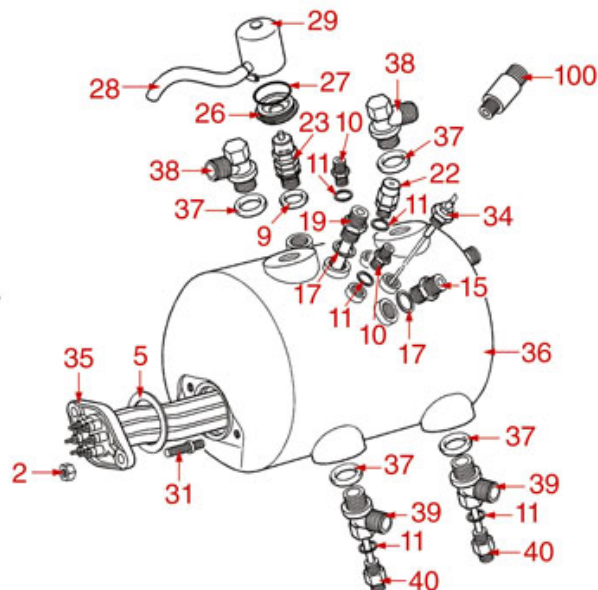

BOILER MODELS LEVER-PRT-COMPACT

AL

PRATIC
PRATIC NEW

COMPACT

ASTORIA CMA

Position	LF code no.	Description
1	1755067	HEATING ELEMENT 2600W 230/240V
1	1755068	HEATING ELEMENT 3700W 230/240V
1	1755070	HEATING ELEMENT 4000W 230/240V
1	1755071	HEATING ELEMENT 5000W 230/240V
1	1755073	HEATING ELEMENT 7000W 230/240V
1	1755601	HEATING ELEMENT 2000W 110V
1	1755604	HEATING ELEMENT 2000W 230/240V
1	1755605	HEATING ELEMENT 2600W 110V
1	1755606	HEATING ELEMENT 3700W 110V
3	1528055	S/STEEL STUD \varnothing 8x40 mm
4	1528056	S/STEEL SCREW T.C.E.I. M10x20 UNI 5931
5	1186194	PTFE FLAT GASKET \varnothing 58x43x2 mm
5	1186606	FLAT CARBO GASKET \varnothing 57x43x3 mm
6	1439021	CAP \varnothing 1/4"F HEIGHT 16 mm NUT 17 mm
8	1349491	T-SHAPED FITTING \varnothing 1/4"M-1/4"M-1/4"M
9	1186769	ROUND COPPER GASKET \varnothing 18.7x13x2.5 mm
10	1349102	FITTING \varnothing 1/4"M-1/4"M
11	1186619	COPPER FLAT GASKET \varnothing 18x14x1.5 mm
13	1186561	BOILER GASKET \varnothing 190x137x3 mm
13	1186562	BOILER GASKET \varnothing 191x139x3 mm
15	1349103	FITTING \varnothing 3/8"M-3/8"M
16	1349084	ELBOW FITTING \varnothing 3/8"M-3/8"M
17	1186620	COPPER FLAT GASKET \varnothing 22x17x1.5 mm
18	1449202	INJECTOR PIPE
19	1449092	SUCTION PIPE \varnothing 3/8"M
20	1439048	BOILER CAP \varnothing 1/4"M
21	3315106	3-WAY HOSE END RUBBER FITTING \varnothing 10 mm
22	1523538	BOILER VALVE \varnothing 1/4"M
23	1515100	BOILER VALVE \varnothing 3/8"M 1.8bar CE-PED
23	1515120	BOILER VALVE \varnothing 3/8"M 1.9bar CE-PED
23	1523409	BOILER VALVE \varnothing 3/8"M
24	1439023	BOILER CAP \varnothing 3/8"M
25	1349086	T SHAPED BRASS FITTING \varnothing 3/8"-3/8"-1/4"
26	1523002	PROTECTION FLANGE FOR BOILER VALVE
27	1186184	VITON O-RING 03156
28	1449687	SILICONE HOSE \varnothing 8x10 SHORE 60 - 10 m
29	1523402	SAFETY VALVE PROTECTION
30	1755065	HEATING ELEMENT 2000/2177W 230/240V
30	1755072	HEATING ELEMENT 3700/4029W 230/240V
30	1755215	HEATING ELEMENT 3000/3266W 230/240V
30	1755245	HEATING ELEMENT 6000W 220V
30	1755608	HEATING ELEMENT 2700/2940W 230/240V
30	1755615	HEATING ELEMENT 2600/2831W 230/240V
33	1048005	BENT EXTRACTABLE EXCHANGER \varnothing 42 mm
34	1341750	LEVEL PROBE \varnothing 1/4"M-125 mm
34	1341751	LEVEL PROBE \varnothing 1/4"M-150 mm
35	1755608	HEATING ELEMENT 2700/2940W 230/240V
37	1186445	ROUND COPPER GASKET \varnothing 26x21.4x2 mm
38	1349089	BOILER FITTING \varnothing 1/2"
39	5500019	BOILER FITTING \varnothing 1/2"M-1/2"M-1/4"F
40	1349017	INJECTION PIPE 1/4"M-1/4"M
100	1523012	EXPANSION VALVE \varnothing 1/4"M-3/8"M