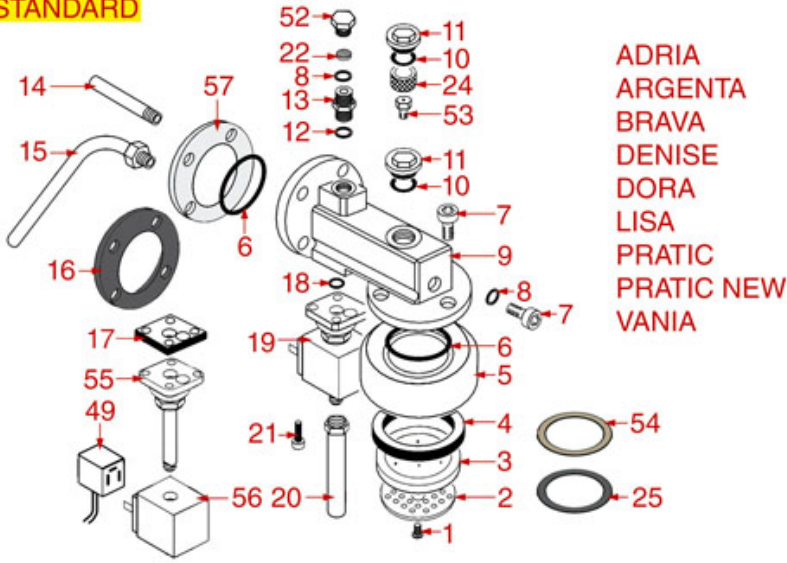

Suitable universal spare parts may not be included

BREW GROUP STANDARD AND BUSHING

STANDARD

STANDARD ITALY

PASSANTE-BUSHING PASSANT-SCHLAUFE

ASTORIA CMA

Position	LF code no.	Description
1	1528501	COUNTERSUNK HEAD SCREWS WITH SHELLM5x12
2	1081006	SHOWER SCREEN \varnothing 51.5 mm
2	1081007	SHOWER \varnothing 51.5 mm
3	1086501	SHOWER HOLDER DIFFUSER
4	1186622	FILTER HOLDER GASKET \varnothing 71x56x8 mm
4	1186678	FILTER HOLDER GASKET \varnothing 72x56x8.5 mm
4	1486029	GASKET FILTERHOLDER \varnothing 72x56x8.5 mm
4	1486030	GASKET FILTERHOLDER \varnothing 72x56x8 mm
4	1786062	FILTER HOLDER GASKET \varnothing 72x56x8 mm
5	1002501	FILTER HOLDER COUPLING
6	1186190	O-RING 04187 VITON
6	1186461	O-RING 0158 mm SILICONE
7	1184012	CYLINDER HEAD SCREW M5x10
8	1186771	COPPER FLAT GASKET \varnothing 8,5x5x1 mm
10	1186414	O-RING 0119 EPDM
11	1439003	CAP \varnothing 18 mm FOR BREW GROUP
12	1186619	COPPER FLAT GASKET \varnothing 18x14x1.5 mm
13	1349112	FITTING \varnothing 1/4"M-3/8"M
14	1324049	SUCTION PIPE M8
15	1449024	SUCTION PIPE
16	1186451	COFFEE GROUP GASKET \varnothing 88x40x2 mm
17	1186415	FLAT PTFE GASKET
18	1186611	O-RING 02025 RED SILICONE
18	1186612	O-RING 02025 VITON
19	1120330	3-WAY SOLENOID VALVE LUCIFER 240V 50Hz
19	1120335	3-WAY SOLENOID VALVE PARKER 230V 50/60Hz
20	1450551	DRAIN PIPE \varnothing 1/8"x92 mm
21	1455034	CYLINDER HEAD SCREW M4x10
22	1160566	STAINLESS STEEL WATER FILTER \varnothing 8 mm
24	1160501	WATER FILTER \varnothing 14x10x12 mm
25	1190003	RUBBER SHIM \varnothing 70x57x1 mm EPDM
28	1160339	BLIND FILTER
29	1160053	2 CUPS FILTER 14 gr
30	1160052	1 CUP FILTER 7 gr
31	1250002	S/STEEL FILTER LOCKING SPRING \varnothing 1.20 mm
31	1250101	FILTER BLOCKING SPRING \varnothing 1,00 mm INOX
32	1165013	FILTER HOLDER ASSY CMA ASTORIA
33	1186774	BURN PREVENTING RING FOR HANDLE
34	1241206	BLACK FILTER HOLDER HANDLE M12
35	1241469	CHROME PLATED CAP FOR FILTER HOLDER KNOB
36	1022003	CHROME-PLATED SPOUT EXTENSION \varnothing 3/8"
37	1022501	SINGLE SPOUT \varnothing 3/8"
39	1022506	DOUBLE SPOUT \varnothing 3/8"
40	1160345	2 CUPS FILTER 18 gr
41	1165006	FILTER HOLDER COFFEE MACHINES
42	1241501	FILTER HOLDER HANDLE M12
44	1186619	COPPER FLAT GASKET \varnothing 18x14x1.5 mm
45	1349018	FITTING \varnothing 3/8"M-1/4"M
46	1500004	NOZZLE M5x1 HOLE \varnothing 0.8 mm
48	1192208	EXCHANGER BREW GROUP COMPLETE
49	3120034	FEMALE LARGE CONNECTOR
50	1241067	FILTER KNOB M12
51	1192209	EXCHANGER BREW GROUP
52	1439048	BOILER CAP \varnothing 1/4"M
53	1500004	NOZZLE M5x1 HOLE \varnothing 0.8 mm
54	1190051	PAPER SEAL \varnothing 70x57x0.8 mm
55	1120334	3-WAY MECHANICAL COMPONENT LUCIFER
55	1120339	3-WAY MECHANICAL COMPONENT PARKER
56	1120332	COIL LUCIFER/PARKER 220/240V 9W 50Hz
56	1120336	COIL PARKER ZB09 9W 110/120V 50/60Hz
56	3120032	COIL PARKER ZB09 9W 220/240V 50/60Hz
57	1187002	COFFEE GROUP GASKET \varnothing 88x40x2 mm
57	1786058	COFFEE GROUP GASKET \varnothing 88x40x2 mm
58	1160529	2-CUP FILTER 14 GRAMS
59	1160050	1 CUP FILTER 6 gr