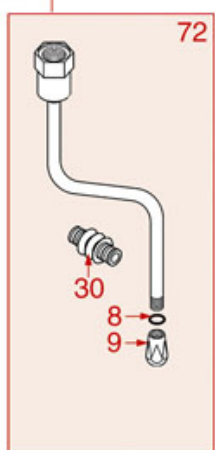

ASTORIA CMA

WATER/STEAM TAPS

ADRIA
ARGENTA
DENISE
DORA
LISA
PRATIC
VANIA

AS1001

Positions without LF code no.: upon request

ASTORIA CMA

Position	LF code no.	Description
1	1348451	STEAM TAP BODY
2	1186201	GASKET FLAT PTFE $\varnothing$ 21x16.8x2 mm
2	1186394	ASBESTOS FREE FLAT GASKET $\varnothing$ 22x17x2 mm
3	1250547	SPRING $\varnothing$ 11.5x16 mm
4	1186318	O-RING 03043 EPDM
5	1186334	WASHER
6	1186771	COPPER FLAT GASKET $\varnothing$ 8,5x5x1 mm
7	1449093	CHROME WATER SPRINKLER M10
8	1186550	O-RING M 0060-10 RED SILICONE
9	1449096	STAINLESS STEEL WATER SPRINKLER M8
10	1449098	CHROME PL.STEAM PIPE COMPLETE $\varnothing$ 8 mm
11	1449106	CHROME PL.STEAM PIPE COMPLETE $\varnothing$ 8 mm
12	1449101	STAINLESS STEEL STEAM PIPE COMPL. $\varnothing$ 8 mm
13	1449102	STAINLESS STEEL STEAM PIPE COMPL. $\varnothing$ 8 mm
14	1449105	STAINLESS STEEL STEAM PIPE COMPL. $\varnothing$ 8 mm
15	1449172	BURN PREVENTING HANDGRIP FOR PIPE $\varnothing$ 8 mm
16	1348453	NUT M 26x1.5
17	1348025	HEXAGONAL NUT M3
18	1186316	EPDM FLAT GASKET $\varnothing$ 15x4x4 mm 60 SH
18	1186527	FLAT EPDM GASKET $\varnothing$ 15x4x4 mm 80 SH
19	1324056	TAP PISTON
20	1324077	WATER/STEAM TAP PIN
21	1250223	RADIAL SEEGER RING $\varnothing$ 6 mm
22	1186377	GASKET HOLDER
23	1186333	COPPER FLAT GASKET $\varnothing$ 26x20x2 mm
23	1186340	ASBESTOS FREE FLAT GASKET $\varnothing$ 26x20x2 mm
24	1349458	TAP COUPLING
25	1186393	FLAT EPDM GASKET $\varnothing$ 12.5x8x9 mm
25	1786263	FLAT GASKET EPDM $\varnothing$ 12.5x8x9 mm
26	1186376	BRASS WASHER $\varnothing$ 12x8x1 mm FLAT
27	1348458	TAP NUT
28	1348321	WATER/STEAM TAP
28	1348452	WATER/STEAM TAP PIN ROD
29	1449100	CHROME HEXAGONAL NUT
36	1241452	STEAM TAP KNOB
38	1449116	WATER PIPE NOZZLE M9 $\varnothing$ 18 mm
39	1449099	WATER PIPE NOZZLE M10
41	1449095	CHROME COMPLETE WATER PIPE $\varnothing$ 8 mm
44	1349083	MIXER FITTING
45	1349136	FITTING $\varnothing$ 1/8"M-1/4"F
46	1120700	2-WAY SOLENOID VALVE PARKER 230V 50/60Hz
47	1160566	STAINLESS STEEL WATER FILTER $\varnothing$ 8 mm
49	1349111	FITTING $\varnothing$ 1/8"M 1/4"M
50	1349081	L-FITTING $\varnothing$ 1/4"M 1/4"M
54	1349102	FITTING $\varnothing$ 1/4"M-1/4"M
57	1241468	WATER TAP HANDLE
58	1241466	STEAM TAP KNOB
59	1241467	WATER TAP KNOB
60	1241451	STEAM TAP KNOB
61	1241453	WATER TAP KNOB
67	1186378	CONICAL PTFE SEAL $\varnothing$ 14x7x6 mm
67	1186626	O-RING 0114 EPDM
68	1250547	SPRING $\varnothing$ 11.5x16 mm
69	1449820	CHROME PLATED STEAM PIPE COMPLETE
69	1449821	CHROME PLATED STEAM PIPE COMPLETE
70	1449205	CHROME PLATED STEAM PIPE COMPLETE
71	1449204	ST.STEEL COMPLETE STEAM PIPE $\varnothing$ 8 mm
72	1449203	COMPLETE STAINLESS STEEL STEAM PIPE
100	1079030	KIT CAPPUCCINATORE ASTORIA/CMA