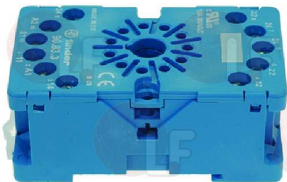

Relays

3351158 BASE UNDECAL ES11 10A 400V
11 poles