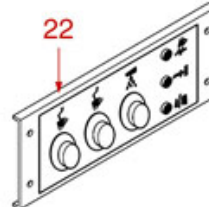

PUSH-BUTTONS

PERLA

SIBILLA