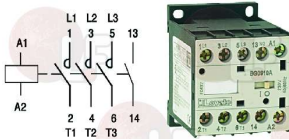

3446227 AUXILIARY CONTACT G218
 10A
 1 normally open contact
 1 normally closed contact

ASTORIA CMA 28340

Couplings

1191006 MOTOR COUPLING KIT

ASTORIA CMA 83260016R

Drain hoses

1449272 DRAIN PIPE ELISPIR \varnothing 16x23 mm - 30 m
 alimentary