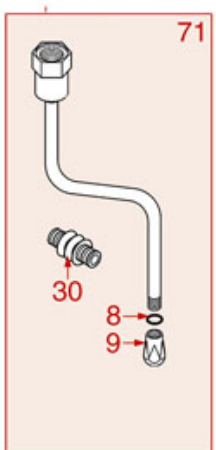

ASTORIA CMA

WATER/STEAM TAPS

ADRIA
ARGENTA
DENISE
DORA
LISA
PRATIC
VANIA

AS1001

Positions without LF code no.: upon request

ASTORIA CMA

Position	LF code no.	Description
1	1348451	STEAM TAP BODY
2	1186201	GASKET FLAT PTFE $\varnothing$ 21x16.8x2 mm
2	1186394	ASBESTOS FREE FLAT GASKET $\varnothing$ 22x17x2 mm
3	1250547	SPRING $\varnothing$ 11.5x16 mm
4	1186318	O-RING 03043 EPDM
5	1186334	WASHER
6	1186771	COPPER FLAT GASKET $\varnothing$ 8,5x5x1 mm
7	1449093	CHROME WATER SPRINKLER M10
8	1186550	O-RING M 0060-10 RED SILICONE
9	1449096	STAINLESS STEEL WATER SPRINKLER M8
10	1449098	CHROME PL.STEAM PIPE COMPLETE $\varnothing$ 8 mm
11	1449106	CHROME PL.STEAM PIPE COMPLETE $\varnothing$ 8 mm
12	1449101	STAINLESS STEEL STEAM PIPE COMPL. $\varnothing$ 8 mm
13	1449102	STAINLESS STEEL STEAM PIPE COMPL. $\varnothing$ 8 mm
14	1449105	STAINLESS STEEL STEAM PIPE COMPL. $\varnothing$ 8 mm
15	1449172	BURN PREVENTING HANDGRIP FOR PIPE $\varnothing$ 8 mm
16	1348453	NUT M 26x1.5
17	1348025	HEXAGONAL NUT M3
18	1186316	EPDM FLAT GASKET $\varnothing$ 15x4x4 mm 60 SH
18	1186527	FLAT EPDM GASKET $\varnothing$ 15x4x4 mm 80 SH
19	1324056	TAP PISTON
20	1324077	WATER/STEAM TAP PIN
21	1250223	RADIAL SEEGER RING $\varnothing$ 6 mm
22	1186377	GASKET HOLDER
23	1186333	COPPER FLAT GASKET $\varnothing$ 26x20x2 mm
23	1186340	ASBESTOS FREE FLAT GASKET $\varnothing$ 26x20x2 mm
24	1349458	TAP COUPLING
25	1186393	FLAT EPDM GASKET $\varnothing$ 12.5x8x9 mm
25	1786263	FLAT GASKET EPDM $\varnothing$ 12.5x8x9 mm
26	1186376	BRASS WASHER $\varnothing$ 12x8x1 mm FLAT
27	1348458	TAP NUT
28	1348321	WATER/STEAM TAP
28	1348452	WATER/STEAM TAP PIN ROD
29	1449100	CHROME HEXAGONAL NUT
36	1241452	STEAM TAP KNOB
38	1449116	WATER PIPE NOZZLE M9 $\varnothing$ 18 mm
39	1449099	WATER PIPE NOZZLE M10
41	1449095	CHROME COMPLETE WATER PIPE $\varnothing$ 8 mm
44	1349083	MIXER FITTING
45	1349136	FITTING $\varnothing$ 1/8"M-1/4"F
46	1120700	2-WAY SOLENOID VALVE PARKER 230V 50/60Hz
47	1160566	STAINLESS STEEL WATER FILTER $\varnothing$ 8 mm
49	1349111	FITTING $\varnothing$ 1/8"M 1/4"M
50	1349081	L-FITTING $\varnothing$ 1/4"M 1/4"M
54	1349102	FITTING $\varnothing$ 1/4"M-1/4"M
57	1241468	WATER TAP HANDLE
58	1241466	STEAM TAP KNOB
59	1241467	WATER TAP KNOB
60	1241451	STEAM TAP KNOB
61	1241453	WATER TAP KNOB
67	1186378	CONICAL PTFE SEAL $\varnothing$ 14x7x6 mm
67	1186626	O-RING 0114 EPDM
68	1250547	SPRING $\varnothing$ 11.5x16 mm
69	1449820	CHROME PLATED STEAM PIPE COMPLETE
69	1449821	CHROME PLATED STEAM PIPE COMPLETE
70	1449205	CHROME PLATED STEAM PIPE COMPLETE
71	1449204	ST.STEEL COMPLETE STEAM PIPE $\varnothing$ 8 mm
72	1449203	COMPLETE STAINLESS STEEL STEAM PIPE
100	1079030	KIT CAPPUCCINATORE ASTORIA/CMA