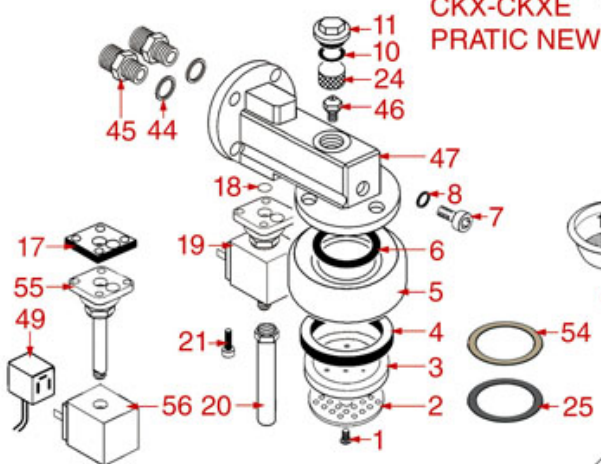

Suitable universal spare parts may not be included

BREW GROUP STANDARD AND BUSHING

STANDARD

STANDARD ITALY

PASSANTE-BUSHING PASSANT-SCHLAUFE

ASTORIA CMA

Position	LF code no.	Description
1	1528501	COUNTERSUNK HEAD SCREWS WITH SHELLM5x12
2	1081006	SHOWER SCREEN \varnothing 51.5 mm
2	1081007	SHOWER \varnothing 51.5 mm
3	1086501	SHOWER HOLDER DIFFUSER
4	1186622	FILTER HOLDER GASKET \varnothing 71x56x8 mm
4	1186678	FILTER HOLDER GASKET \varnothing 72x56x8.5 mm
4	1486029	GASKET FILTERHOLDER \varnothing 72x56x8.5 mm
4	1486030	GASKET FILTERHOLDER \varnothing 72x56x8 mm
4	1786062	FILTER HOLDER GASKET \varnothing 72x56x8 mm
5	1002501	FILTER HOLDER COUPLING
6	1186190	O-RING 04187 VITON
6	1186461	O-RING 0158 mm SILICONE
7	1184012	CYLINDER HEAD SCREW M5x10
8	1186771	COPPER FLAT GASKET \varnothing 8,5x5x1 mm
10	1186414	O-RING 0119 EPDM
11	1439003	CAP \varnothing 18 mm FOR BREW GROUP
12	1186619	COPPER FLAT GASKET \varnothing 18x14x1.5 mm
13	1349112	FITTING \varnothing 1/4"M-3/8"M
14	1324049	SUCTION PIPE M8
15	1449024	SUCTION PIPE
16	1186451	COFFEE GROUP GASKET \varnothing 88x40x2 mm
17	1186415	FLAT PTFE GASKET
18	1186611	O-RING 02025 RED SILICONE
18	1186612	O-RING 02025 VITON
19	1120330	3-WAY SOLENOID VALVE LUCIFER 240V 50Hz
19	1120335	3-WAY SOLENOID VALVE PARKER 230V 50/60Hz
20	1450551	DRAIN PIPE \varnothing 1/8"x92 mm
21	1455034	CYLINDER HEAD SCREW M4x10
22	1160566	STAINLESS STEEL WATER FILTER \varnothing 8 mm
24	1160501	WATER FILTER \varnothing 14x10x12 mm
25	1190003	RUBBER SHIM \varnothing 70x57x1 mm EPDM
28	1160339	BLIND FILTER
29	1160053	2 CUPS FILTER 14 gr
30	1160052	1 CUP FILTER 7 gr
31	1250002	S/STEEL FILTER LOCKING SPRING \varnothing 1.20 mm
31	1250101	FILTER BLOCKING SPRING \varnothing 1,00 mm INOX
32	1165013	FILTER HOLDER ASSY CMA ASTORIA
33	1186774	BURN PREVENTING RING FOR HANDLE
34	1241206	BLACK FILTER HOLDER HANDLE M12
35	1241469	CHROME PLATED CAP FOR FILTER HOLDER KNOB
36	1022003	CHROME-PLATED SPOUT EXTENSION \varnothing 3/8"
37	1022501	SINGLE SPOUT \varnothing 3/8"
39	1022506	DOUBLE SPOUT \varnothing 3/8"
40	1160345	2 CUPS FILTER 18 gr
41	1165006	FILTER HOLDER COFFEE MACHINES
42	1241501	FILTER HOLDER HANDLE M12
44	1186619	COPPER FLAT GASKET \varnothing 18x14x1.5 mm
45	1349018	FITTING \varnothing 3/8"M-1/4"M
46	1500004	NOZZLE M5x1 HOLE \varnothing 0.8 mm
48	1192208	EXCHANGER BREW GROUP COMPLETE
49	3120034	FEMALE LARGE CONNECTOR
50	1241067	FILTER KNOB M12
51	1192209	EXCHANGER BREW GROUP
52	1439048	BOILER CAP \varnothing 1/4"M
53	1500004	NOZZLE M5x1 HOLE \varnothing 0.8 mm
54	1190051	PAPER SEAL \varnothing 70x57x0.8 mm
55	1120334	3-WAY MECHANICAL COMPONENT LUCIFER
55	1120339	3-WAY MECHANICAL COMPONENT PARKER
56	1120332	COIL LUCIFER/PARKER 220/240V 9W 50Hz
56	1120336	COIL PARKER ZB09 9W 110/120V 50/60Hz
56	3120032	COIL PARKER ZB09 9W 220/240V 50/60Hz
57	1187002	COFFEE GROUP GASKET \varnothing 88x40x2 mm
57	1786058	COFFEE GROUP GASKET \varnothing 88x40x2 mm
58	1160529	2-CUP FILTER 14 GRAMS
59	1160050	1 CUP FILTER 6 gr