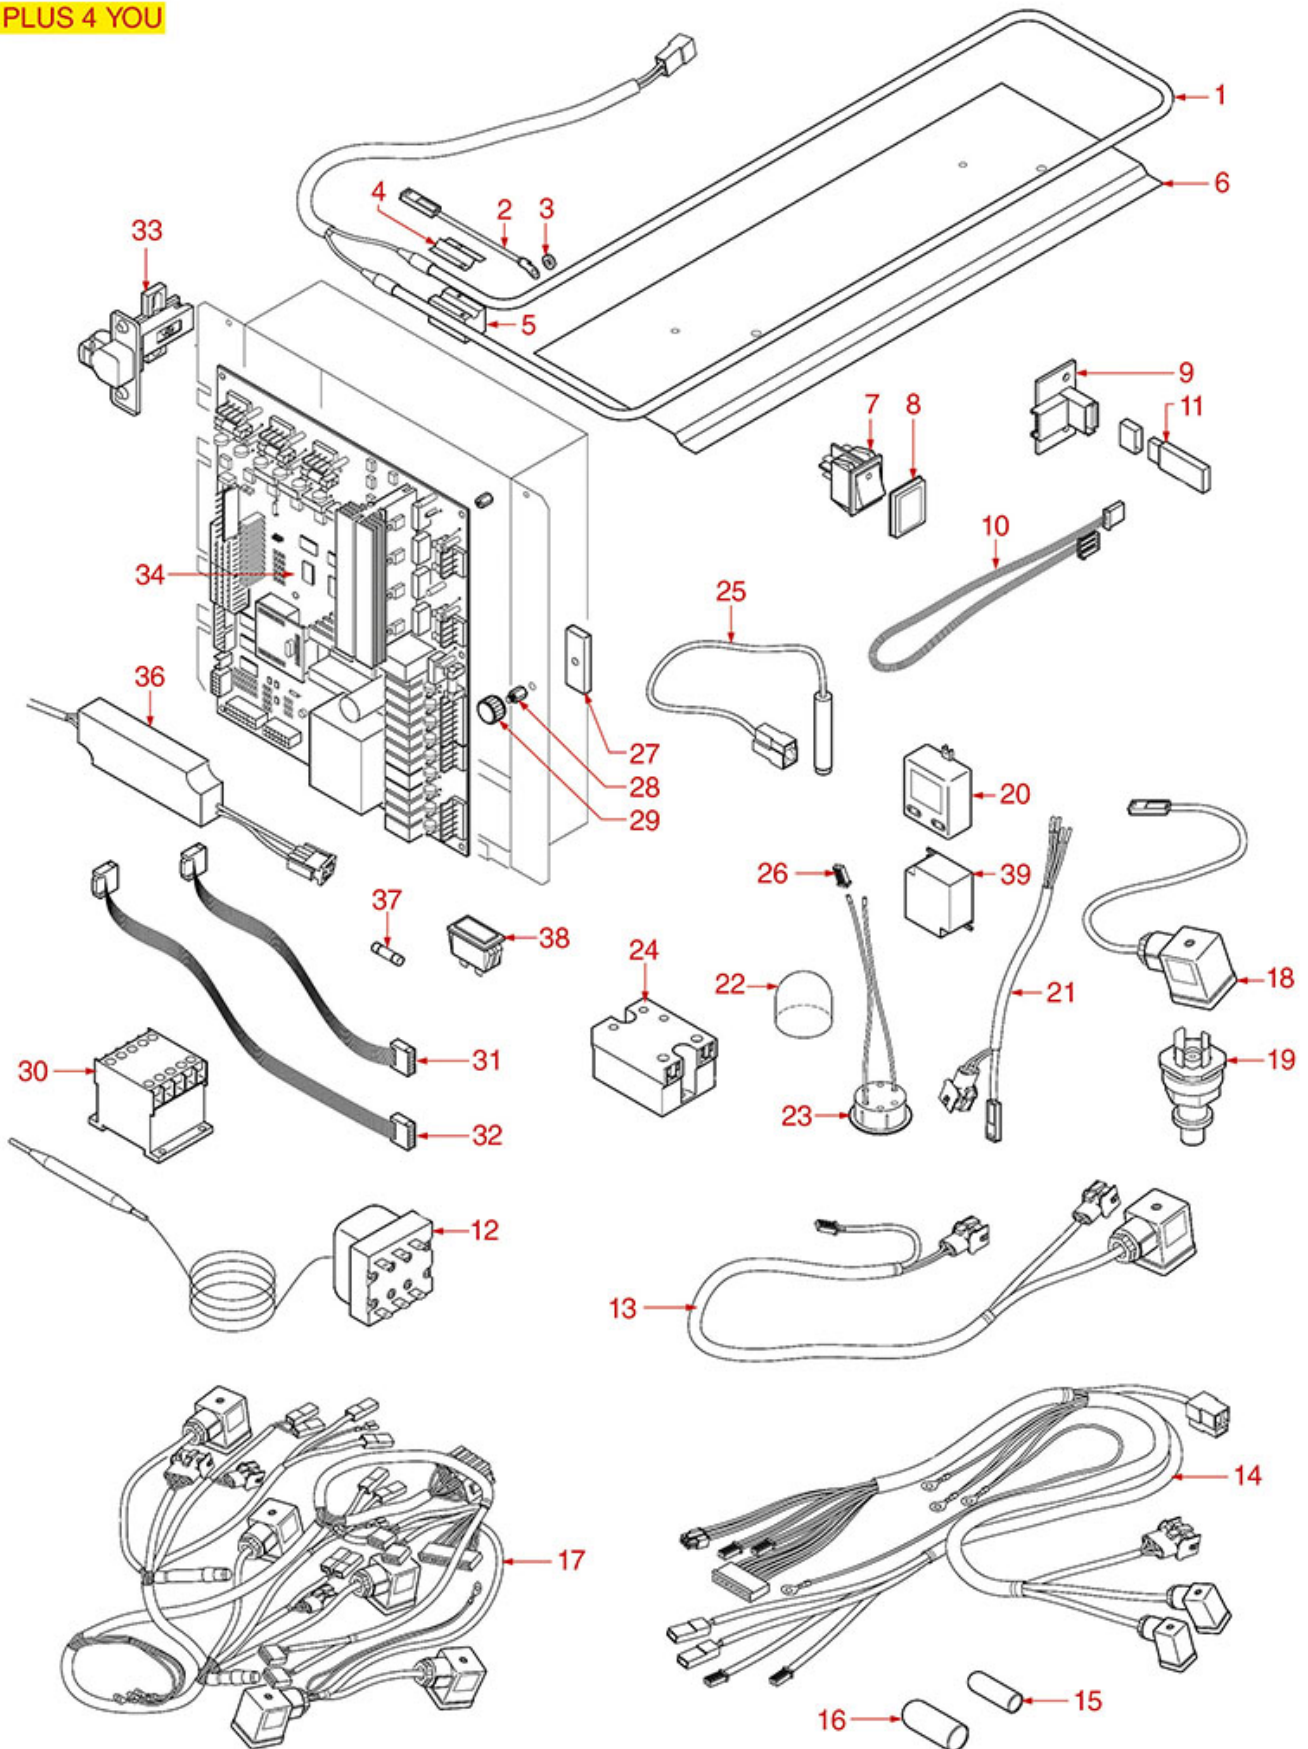

ELECTRICAL SYSTEM PLUS 4 YOU

PLUS 4 YOU

AS5201

Positions without LF code no.: upon request

ASTORIA CMA

Position	LF code no.	Description
7	3319296	BLACK BIPOLAR SWITCH 16A 250V
8	3319501	PUSH-BUTTON PROTECTION CAP
12	1444509	THREE-PHASE THERMOSTAT 169°C
19	1320018	PRESSURE SW.MBS1900 0/16 bar 4.5/5.5VDC
24	1351020	STATIC RELAY RM1A60A50 50A 600V
30	1454004	CONTACTOR ABB B7-40-00
31	1050022	10 POLES FLAT CABLE 1350 mm
34	1390119	ELECTRONIC CIRCUIT BOARD CPU