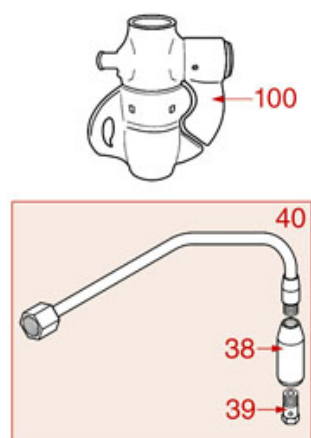

ASTORIA CMA

WATER/STEAM TAPS

ADRIA
ARGENTA
DENISE
DORA
LISA
PRATIC
VANIA

AS1001

Positions without LF code no.: upon request

ASTORIA CMA

Position	LF code no.	Description
1	1348451	STEAM TAP BODY
2	1186201	GASKET FLAT PTFE $\varnothing$ 21x16.8x2 mm
2	1186394	ASBESTOS FREE FLAT GASKET $\varnothing$ 22x17x2 mm
3	1250547	SPRING $\varnothing$ 11.5x16 mm
4	1186318	O-RING 03043 EPDM
5	1186334	WASHER
6	1186771	COPPER FLAT GASKET $\varnothing$ 8,5x5x1 mm
7	1449093	CHROME WATER SPRINKLER M10
8	1186550	O-RING M 0060-10 RED SILICONE
9	1449096	STAINLESS STEEL WATER SPRINKLER M8
10	1449098	CHROME PL.STEAM PIPE COMPLETE $\varnothing$ 8 mm
11	1449106	CHROME PL.STEAM PIPE COMPLETE $\varnothing$ 8 mm
12	1449101	STAINLESS STEEL STEAM PIPE COMPL. $\varnothing$ 8 mm
13	1449102	STAINLESS STEEL STEAM PIPE COMPL. $\varnothing$ 8 mm
14	1449105	STAINLESS STEEL STEAM PIPE COMPL. $\varnothing$ 8 mm
15	1449172	BURN PREVENTING HANDGRIP FOR PIPE $\varnothing$ 8 mm
16	1348453	NUT M 26x1.5
17	1348025	HEXAGONAL NUT M3
18	1186316	EPDM FLAT GASKET $\varnothing$ 15x4x4 mm 60 SH
18	1186527	FLAT EPDM GASKET $\varnothing$ 15x4x4 mm 80 SH
19	1324056	TAP PISTON
20	1324077	WATER/STEAM TAP PIN
21	1250223	RADIAL SEEGER RING $\varnothing$ 6 mm
22	1186377	GASKET HOLDER
23	1186333	COPPER FLAT GASKET $\varnothing$ 26x20x2 mm
23	1186340	ASBESTOS FREE FLAT GASKET $\varnothing$ 26x20x2 mm
24	1349458	TAP COUPLING
25	1186393	FLAT EPDM GASKET $\varnothing$ 12.5x8x9 mm
25	1786263	FLAT GASKET EPDM $\varnothing$ 12.5x8x9 mm
26	1186376	BRASS WASHER $\varnothing$ 12x8x1 mm FLAT
27	1348458	TAP NUT
28	1348321	WATER/STEAM TAP
28	1348452	WATER/STEAM TAP PIN ROD
29	1449100	CHROME HEXAGONAL NUT
36	1241452	STEAM TAP KNOB
38	1449116	WATER PIPE NOZZLE M9 $\varnothing$ 18 mm
39	1449099	WATER PIPE NOZZLE M10
41	1449095	CHROME COMPLETE WATER PIPE $\varnothing$ 8 mm
44	1349083	MIXER FITTING
45	1349136	FITTING $\varnothing$ 1/8"M-1/4"F
46	1120700	2-WAY SOLENOID VALVE PARKER 230V 50/60Hz
47	1160566	STAINLESS STEEL WATER FILTER $\varnothing$ 8 mm
49	1349111	FITTING $\varnothing$ 1/8"M 1/4"M
50	1349081	L-FITTING $\varnothing$ 1/4"M 1/4"M
54	1349102	FITTING $\varnothing$ 1/4"M-1/4"M
57	1241468	WATER TAP HANDLE
58	1241466	STEAM TAP KNOB
59	1241467	WATER TAP KNOB
60	1241451	STEAM TAP KNOB
61	1241453	WATER TAP KNOB
67	1186378	CONICAL PTFE SEAL $\varnothing$ 14x7x6 mm
67	1186626	O-RING 0114 EPDM
68	1250547	SPRING $\varnothing$ 11.5x16 mm
69	1449820	CHROME PLATED STEAM PIPE COMPLETE
69	1449821	CHROME PLATED STEAM PIPE COMPLETE
70	1449205	CHROME PLATED STEAM PIPE COMPLETE
71	1449204	ST.STEEL COMPLETE STEAM PIPE $\varnothing$ 8 mm
72	1449203	COMPLETE STAINLESS STEEL STEAM PIPE
100	1079030	KIT CAPPUCCINATORE ASTORIA/CMA