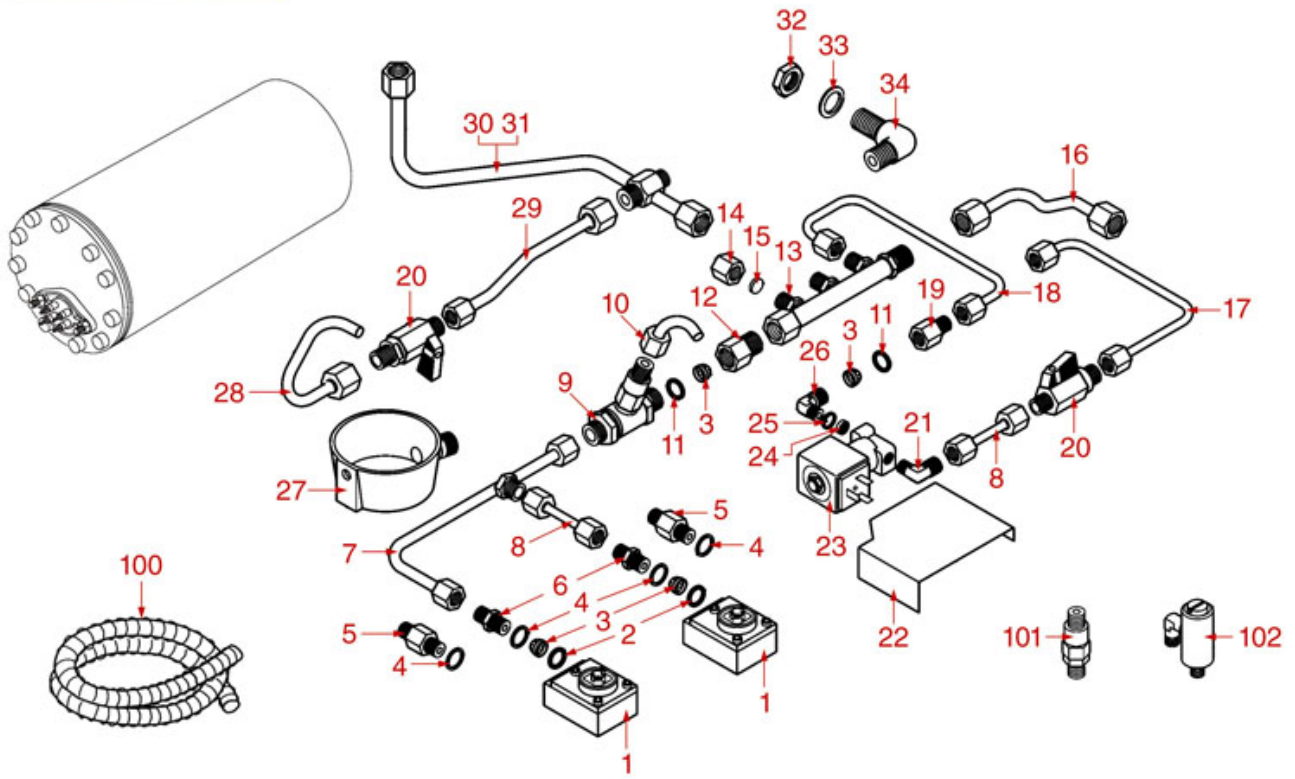

HYDRAULIC SYSTEM

**TUTTI I MODELLI
FOR ALL THE MODEL**