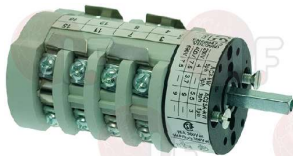

ASTORIA CMA 18207

1057542 SELECTOR SWITCH 0-2 POSITIONS 25A 690V
square pin 5x5 mm
for Coffee machine (ASTORIA CMA) ARGENTA - BRAVA
CALYPSO - DENISE - DIVINA - DORA - GLORIA
GLORIA R12 - LISA - PERLA 4D - PRATIC
PRATIC NEW - RAPALLO - RAPALLO AL - SIBILLA
TANYA - VANIA