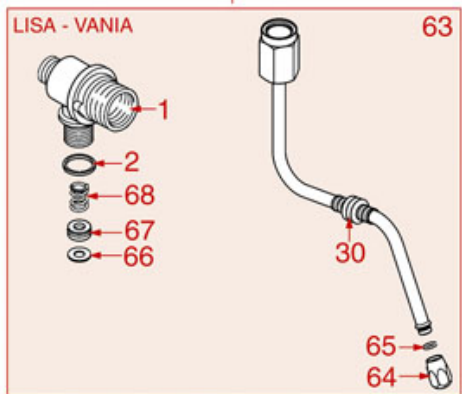

ASTORIA CMA

WATER/STEAM TAPS

ADRIA
ARGENTA
DENISE
DORA
LISA
PRATIC
VANIA

AS1001

Positions without LF code no.: upon request

ASTORIA CMA

Position	LF code no.	Description
1	1348451	STEAM TAP BODY
2	1186201	GASKET FLAT PTFE $\varnothing$ 21x16.8x2 mm
2	1186394	ASBESTOS FREE FLAT GASKET $\varnothing$ 22x17x2 mm
3	1250547	SPRING $\varnothing$ 11.5x16 mm
4	1186318	O-RING 03043 EPDM
5	1186334	WASHER
6	1186771	COPPER FLAT GASKET $\varnothing$ 8,5x5x1 mm
7	1449093	CHROME WATER SPRINKLER M10
8	1186550	O-RING M 0060-10 RED SILICONE
9	1449096	STAINLESS STEEL WATER SPRINKLER M8
10	1449098	CHROME PL.STEAM PIPE COMPLETE $\varnothing$ 8 mm
11	1449106	CHROME PL.STEAM PIPE COMPLETE $\varnothing$ 8 mm
12	1449101	STAINLESS STEEL STEAM PIPE COMPL. $\varnothing$ 8 mm
13	1449102	STAINLESS STEEL STEAM PIPE COMPL. $\varnothing$ 8 mm
14	1449105	STAINLESS STEEL STEAM PIPE COMPL. $\varnothing$ 8 mm
15	1449172	BURN PREVENTING HANDGRIP FOR PIPE $\varnothing$ 8 mm
16	1348453	NUT M 26x1.5
17	1348025	HEXAGONAL NUT M3
18	1186316	EPDM FLAT GASKET $\varnothing$ 15x4x4 mm 60 SH
18	1186527	FLAT EPDM GASKET $\varnothing$ 15x4x4 mm 80 SH
19	1324056	TAP PISTON
20	1324077	WATER/STEAM TAP PIN
21	1250223	RADIAL SEEGER RING $\varnothing$ 6 mm
22	1186377	GASKET HOLDER
23	1186333	COPPER FLAT GASKET $\varnothing$ 26x20x2 mm
23	1186340	ASBESTOS FREE FLAT GASKET $\varnothing$ 26x20x2 mm
24	1349458	TAP COUPLING
25	1186393	FLAT EPDM GASKET $\varnothing$ 12.5x8x9 mm
25	1786263	FLAT GASKET EPDM $\varnothing$ 12.5x8x9 mm
26	1186376	BRASS WASHER $\varnothing$ 12x8x1 mm FLAT
27	1348458	TAP NUT
28	1348321	WATER/STEAM TAP
28	1348452	WATER/STEAM TAP PIN ROD
29	1449100	CHROME HEXAGONAL NUT
36	1241452	STEAM TAP KNOB
38	1449116	WATER PIPE NOZZLE M9 $\varnothing$ 18 mm
39	1449099	WATER PIPE NOZZLE M10
41	1449095	CHROME COMPLETE WATER PIPE $\varnothing$ 8 mm
44	1349083	MIXER FITTING
45	1349136	FITTING $\varnothing$ 1/8"M-1/4"F
46	1120700	2-WAY SOLENOID VALVE PARKER 230V 50/60Hz
47	1160566	STAINLESS STEEL WATER FILTER $\varnothing$ 8 mm
49	1349111	FITTING $\varnothing$ 1/8"M 1/4"M
50	1349081	L-FITTING $\varnothing$ 1/4"M 1/4"M
54	1349102	FITTING $\varnothing$ 1/4"M-1/4"M
57	1241468	WATER TAP HANDLE
58	1241466	STEAM TAP KNOB
59	1241467	WATER TAP KNOB
60	1241451	STEAM TAP KNOB
61	1241453	WATER TAP KNOB
67	1186378	CONICAL PTFE SEAL $\varnothing$ 14x7x6 mm
67	1186626	O-RING 0114 EPDM
68	1250547	SPRING $\varnothing$ 11.5x16 mm
69	1449820	CHROME PLATED STEAM PIPE COMPLETE
69	1449821	CHROME PLATED STEAM PIPE COMPLETE
70	1449205	CHROME PLATED STEAM PIPE COMPLETE
71	1449204	ST.STEEL COMPLETE STEAM PIPE $\varnothing$ 8 mm
72	1449203	COMPLETE STAINLESS STEEL STEAM PIPE
100	1079030	KIT CAPPUCCINATORE ASTORIA/CMA