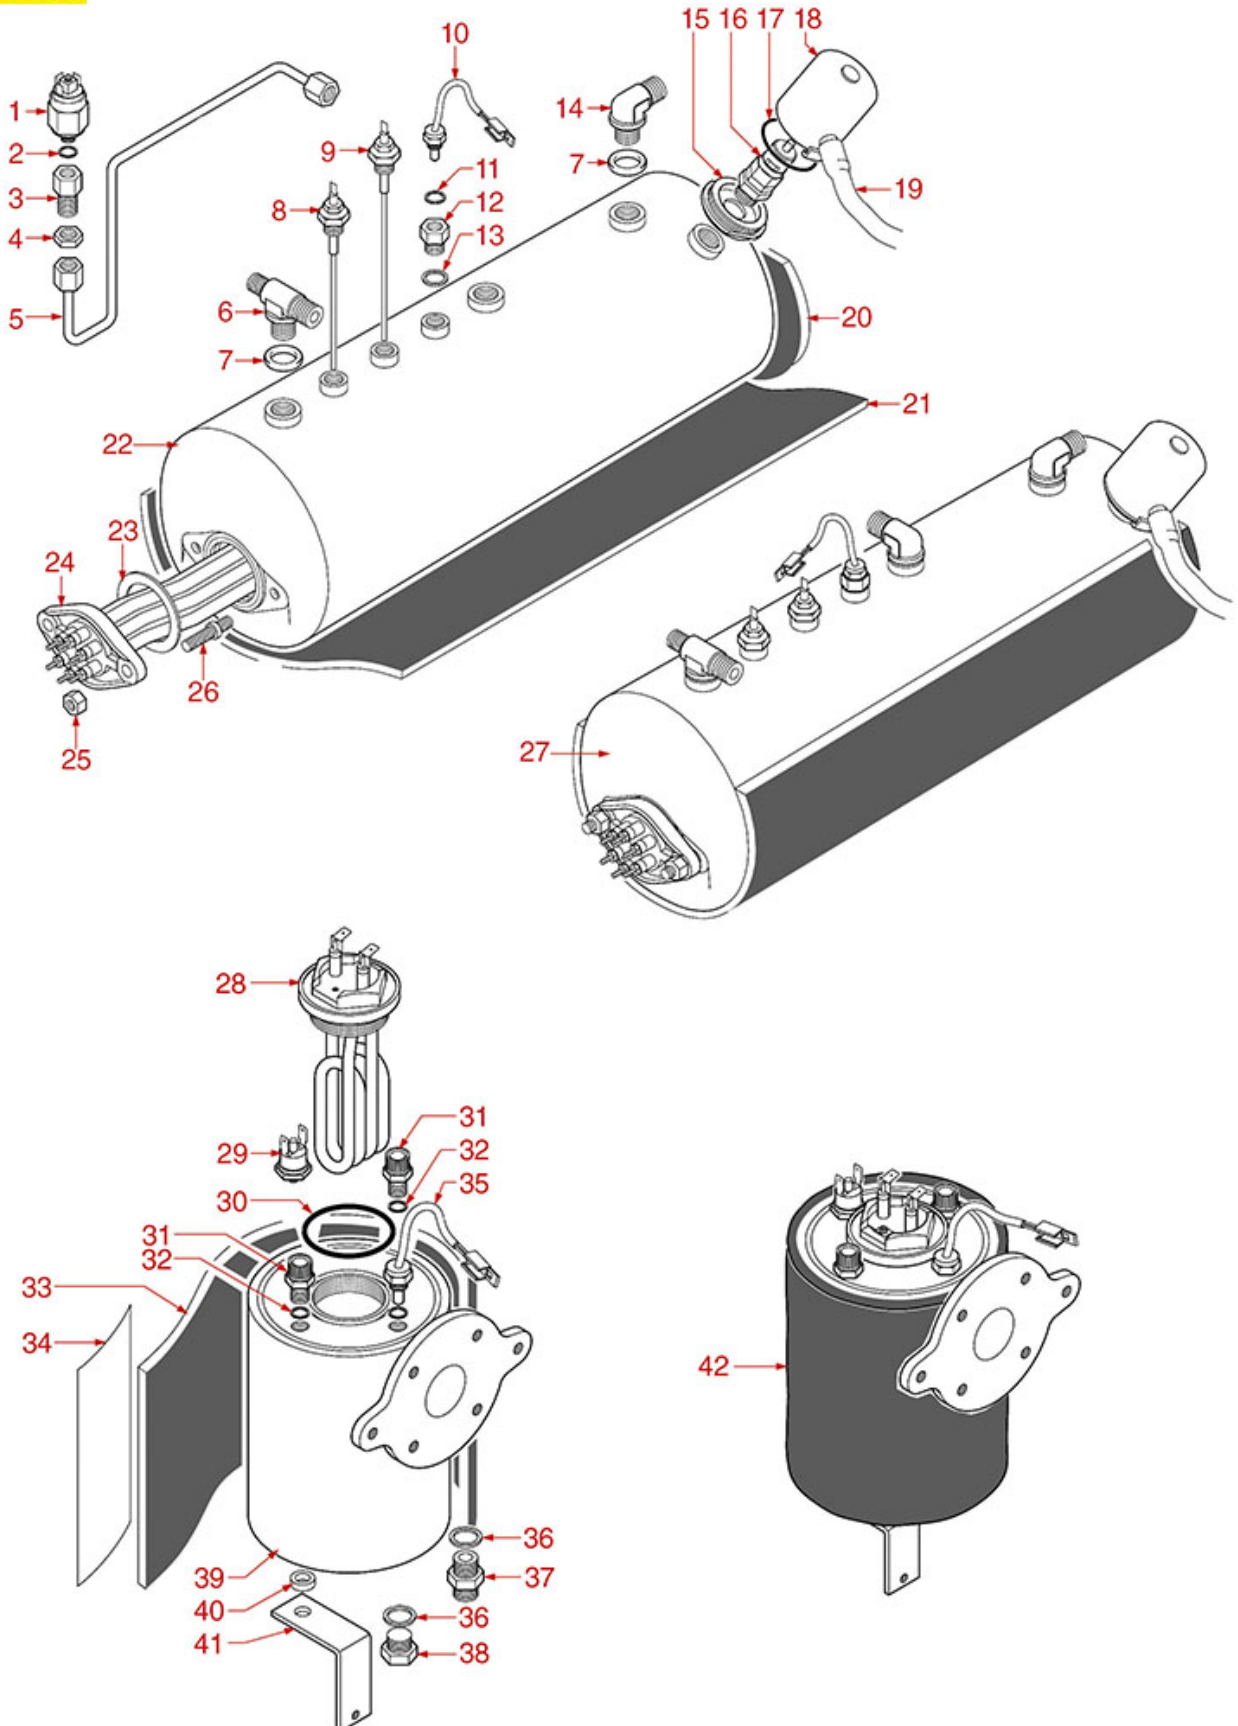

SERVICE BOILER AND GROUPS PLUS 4 YOU

PLUS 4 YOU

ASTORIA CMA

Position	LF code no.	Description
1	1320019	PRESSURE SWITCH ES31 1.5 BAR \varnothing 1/8"M
2	1186917	FLAT COPPER GASKET \varnothing 13x10x1 mm
7	1186186	ROUND COPPER GASKET \varnothing 23x17x3 mm
8	5030757	LEVEL PROBE \varnothing 1/4"M-100 mm
9	1341750	LEVEL PROBE \varnothing 1/4"M-125 mm
10	1397053	TEMPERATURE PROBE NTC
11	1186917	FLAT COPPER GASKET \varnothing 13x10x1 mm
13	1186619	COPPER FLAT GASKET \varnothing 18x14x1.5 mm
14	1349084	ELBOW FITTING \varnothing 3/8"M-3/8"M
15	1523002	PROTECTION FLANGE FOR BOILER VALVE
16	1515120	BOILER VALVE \varnothing 3/8"M 1.9bar CE-PED
16	1523409	BOILER VALVE \varnothing 3/8"M
17	1186184	VITON O-RING 03156
18	1523402	SAFETY VALVE PROTECTION
19	1449287	SILICONE HOSE \varnothing 8x10 SHORE 60 - 100 m
19	1449687	SILICONE HOSE \varnothing 8x10 SHORE 60 - 10 m
23	1186179	PTFE FLAT GASKET \varnothing 57x43x3 mm
24	1755071	HEATING ELEMENT 5000W 230/240V
24	1755215	HEATING ELEMENT 3000/3266W 230/240V
28	1755257	HEATING ELEMENT 1000/1090W 230/240V
29	1444206	CONTACT THERMOSTAT 145°C M4
30	3186175	EPDM O-RING GASKET 04175
31	1349111	FITTING \varnothing 1/8"M 1/4"M
32	1186917	FLAT COPPER GASKET \varnothing 13x10x1 mm
35	1397053	TEMPERATURE PROBE NTC
36	1186619	COPPER FLAT GASKET \varnothing 18x14x1.5 mm
37	1349102	FITTING \varnothing 1/4"M-1/4"M
38	1439048	BOILER CAP \varnothing 1/4"M