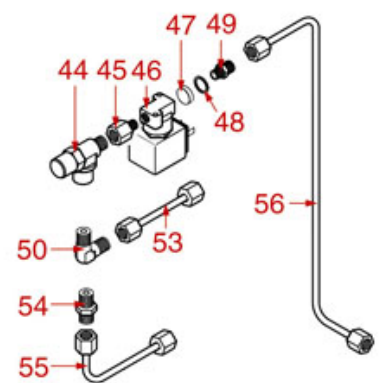

ASTORIA CMA

WATER/STEAM TAPS

ADRIA
ARGENTA
DENISE
DORA
LISA
PRATIC
VANIA

AS1001

Positions without LF code no.: upon request

ASTORIA CMA

Position	LF code no.	Description
1	1348451	STEAM TAP BODY
2	1186201	GASKET FLAT PTFE $\varnothing$ 21x16.8x2 mm
2	1186394	ASBESTOS FREE FLAT GASKET $\varnothing$ 22x17x2 mm
3	1250547	SPRING $\varnothing$ 11.5x16 mm
4	1186318	O-RING 03043 EPDM
5	1186334	WASHER
6	1186771	COPPER FLAT GASKET $\varnothing$ 8,5x5x1 mm
7	1449093	CHROME WATER SPRINKLER M10
8	1186550	O-RING M 0060-10 RED SILICONE
9	1449096	STAINLESS STEEL WATER SPRINKLER M8
10	1449098	CHROME PL.STEAM PIPE COMPLETE $\varnothing$ 8 mm
11	1449106	CHROME PL.STEAM PIPE COMPLETE $\varnothing$ 8 mm
12	1449101	STAINLESS STEEL STEAM PIPE COMPL. $\varnothing$ 8 mm
13	1449102	STAINLESS STEEL STEAM PIPE COMPL. $\varnothing$ 8 mm
14	1449105	STAINLESS STEEL STEAM PIPE COMPL. $\varnothing$ 8 mm
15	1449172	BURN PREVENTING HANDGRIP FOR PIPE $\varnothing$ 8 mm
16	1348453	NUT M 26x1.5
17	1348025	HEXAGONAL NUT M3
18	1186316	EPDM FLAT GASKET $\varnothing$ 15x4x4 mm 60 SH
18	1186527	FLAT EPDM GASKET $\varnothing$ 15x4x4 mm 80 SH
19	1324056	TAP PISTON
20	1324077	WATER/STEAM TAP PIN
21	1250223	RADIAL SEEGER RING $\varnothing$ 6 mm
22	1186377	GASKET HOLDER
23	1186333	COPPER FLAT GASKET $\varnothing$ 26x20x2 mm
23	1186340	ASBESTOS FREE FLAT GASKET $\varnothing$ 26x20x2 mm
24	1349458	TAP COUPLING
25	1186393	FLAT EPDM GASKET $\varnothing$ 12.5x8x9 mm
25	1786263	FLAT GASKET EPDM $\varnothing$ 12.5x8x9 mm
26	1186376	BRASS WASHER $\varnothing$ 12x8x1 mm FLAT
27	1348458	TAP NUT
28	1348321	WATER/STEAM TAP
28	1348452	WATER/STEAM TAP PIN ROD
29	1449100	CHROME HEXAGONAL NUT
36	1241452	STEAM TAP KNOB
38	1449116	WATER PIPE NOZZLE M9 $\varnothing$ 18 mm
39	1449099	WATER PIPE NOZZLE M10
41	1449095	CHROME COMPLETE WATER PIPE $\varnothing$ 8 mm
44	1349083	MIXER FITTING
45	1349136	FITTING $\varnothing$ 1/8"M-1/4"F
46	1120700	2-WAY SOLENOID VALVE PARKER 230V 50/60Hz
47	1160566	STAINLESS STEEL WATER FILTER $\varnothing$ 8 mm
49	1349111	FITTING $\varnothing$ 1/8"M 1/4"M
50	1349081	L-FITTING $\varnothing$ 1/4"M 1/4"M
54	1349102	FITTING $\varnothing$ 1/4"M-1/4"M
57	1241468	WATER TAP HANDLE
58	1241466	STEAM TAP KNOB
59	1241467	WATER TAP KNOB
60	1241451	STEAM TAP KNOB
61	1241453	WATER TAP KNOB
67	1186378	CONICAL PTFE SEAL $\varnothing$ 14x7x6 mm
67	1186626	O-RING 0114 EPDM
68	1250547	SPRING $\varnothing$ 11.5x16 mm
69	1449820	CHROME PLATED STEAM PIPE COMPLETE
69	1449821	CHROME PLATED STEAM PIPE COMPLETE
70	1449205	CHROME PLATED STEAM PIPE COMPLETE
71	1449204	ST.STEEL COMPLETE STEAM PIPE $\varnothing$ 8 mm
72	1449203	COMPLETE STAINLESS STEEL STEAM PIPE
100	1079030	KIT CAPPUCCINATORE ASTORIA/CMA