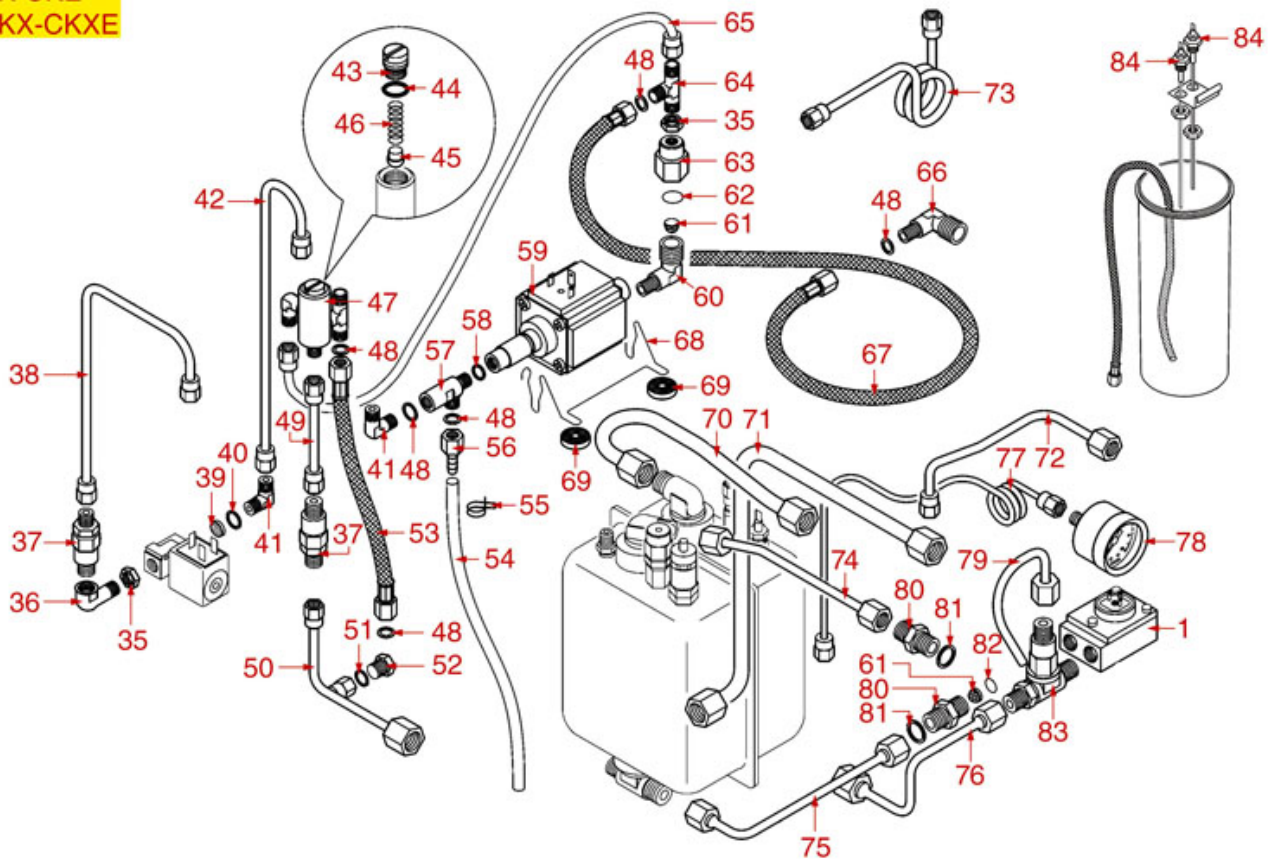

**CK-CKE
CKX-CKXE**