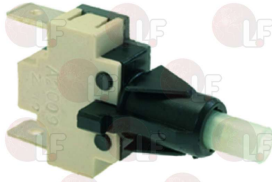

Suitable for:

3319501 PUSH-BUTTON PROTECTION CAP
external dimensions 29x36 mm
for switches with mounting hole 22x30 mm

ASTORIA CMA 19049

1319082 SINGLE-POLE PUSH BUTTON 16A 250V
for Coffee machine (ASTORIA CMA) CALYPSO - GLORIA
GLORIA R12 - RAPALLO - SIBILLA