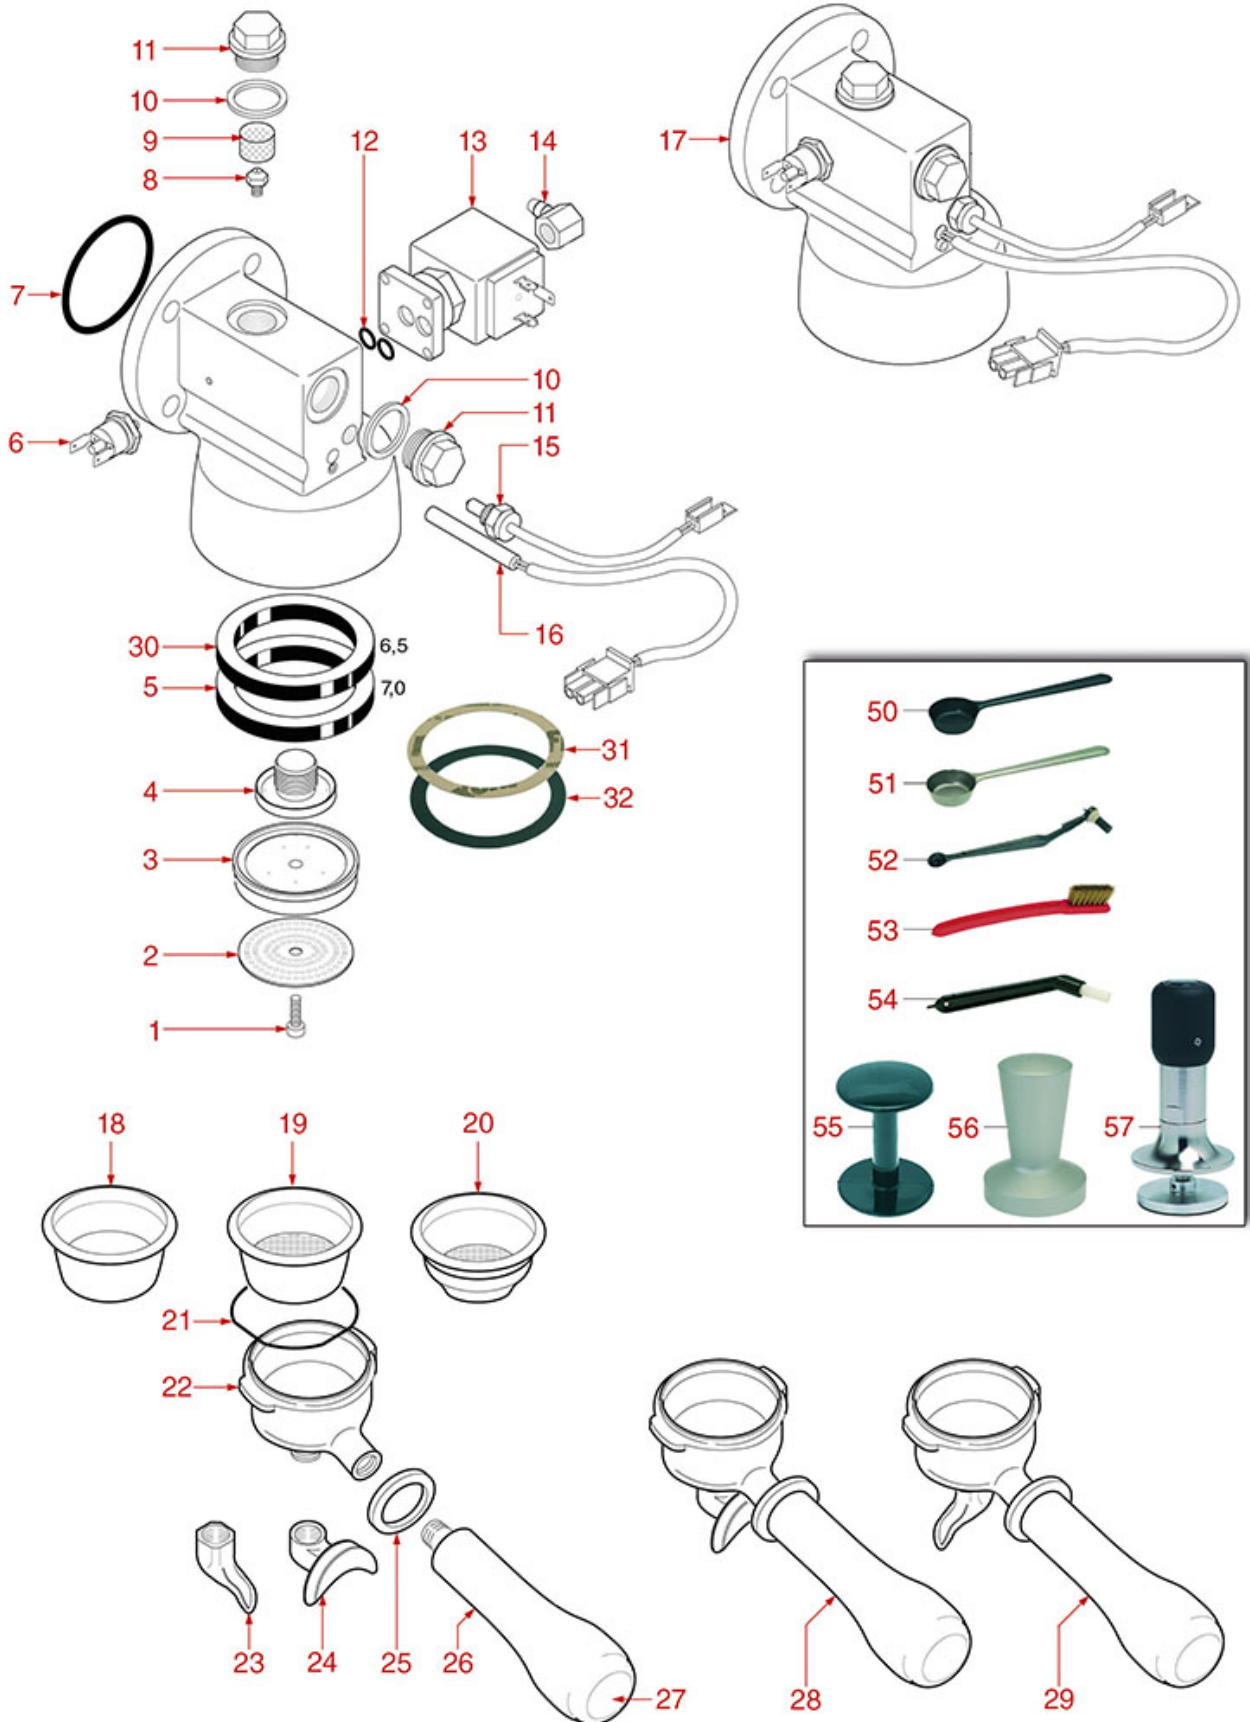

BREWING GROUP PLUS 4 YOU

PLUS 4 YOU

AS0401

Positions without LF code no.: upon request

ASTORIA CMA

Position	LF code no.	Description
2	1081041	SHOWER SCREEN $\varnothing$ 48 mm
3	1086046	SHOWER HOLDER SPRAYER
3	1086047	LOWERED SHOWER HOLDER SPRAYER
4	1501300	BREW GROUP SPRAY NOZZLE $\varnothing$ 31.5 mm M18x2
5	5047859	FILTER HOLDER GASKET $\varnothing$ 64x52x7 mm
6	1444206	CONTACT THERMOSTAT 145°C M4
7	1186190	O-RING 04187 VITON
8	1500009	JET M5x1 HOLE $\varnothing$ 1.0 mm
9	1160501	WATER FILTER $\varnothing$ 14x10x12 mm
10	1186323	PTFE FLAT GASKET $\varnothing$ 24x18x2 mm
11	1439003	CAP $\varnothing$ 18 mm FOR BREW GROUP
12	1186612	O-RING 02025 VITON
13	1120102	3-WAY SOLENOID VALVE LUCIFER 115V 60Hz
13	1120330	3-WAY SOLENOID VALVE LUCIFER 240V 50Hz
14	1349267	HOSE-END FITTING $\varnothing$ 1/8" F - $\varnothing$ 7 mm
15	1397053	TEMPERATURE PROBE NTC
16	1755255	CARTRIDGE HEATING ELEMENT 150W 120V
16	1755256	CARTRIDGE HEATING ELEMENT 150W 230V
18	1160278	BLIND FILTER
19	1160277	2-CUP FILTER 14 GRAMS
20	1160276	1 CUP FILTER 7 gr
21	1250279	SPRING FILTER LOCKING $\varnothing$ 1.40 mm STAIN.ST
22	1165114	FILTER HOLDER f/COFFEE MACH.ASTORIA/MEGA
23	1022099	SINGLE SPOUT $\varnothing$ 3/8"
24	1022506	DOUBLE SPOUT $\varnothing$ 3/8"
25	1186774	BURN PREVENTING RING FOR HANDLE
26	1241206	BLACK FILTER HOLDER HANDLE M12
27	1241469	CHROME PLATED CAP FOR FILTER HOLDER KNOB
28	1165079	2-CUP FILTER HOLDER ASSEMBLY ASTORIA
28	1165115	COMPLETE FILTER HOLDER 2 CUPS ASTORIA
29	1165076	1 CUP FILTER HOLDER ASSEMBLY ASTORIA
29	1165116	COMPLETE FILTER HOLDER 1 CUP ASTORIA
30	1786056	FILTER HOLDER GASKET $\varnothing$ 64x52x6.3 mm
31	1190101	PAPER SEAL $\varnothing$ 64x53x0.7 mm
32	1190007	RUBBER PIECE $\varnothing$ 64x53x1 mm EPDM
50	1069001	PLASTIC MEASURING SPOON 20 ml
51	1069002	STAINLESS STEEL MEASURING SPOON 20 ml
52	1384003	BLACK SHOWER CLEANING BRUSH
53	1384002	BRUSH FOR MAINTENANCE
54	1384001	BRUSH FOR COFFEE SHOWER
55	1385000	NYLON TAMPER $\varnothing$ 50/52 mm
56	1385040	POLISHED ALUMINUM TAMPER $\varnothing$ 53 mm
56	1385054	ANODISED ALUMINUM TAMPER $\varnothing$ 53 mm
57	1385601	DYNAMOMETRIC MANUAL TAMPER $\varnothing$ 52 mm