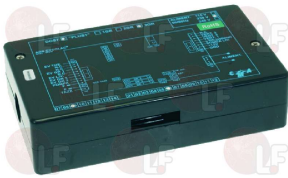

ASTORIA CMA

Suitable for:

1054023 DOSER CONTROL BOX 1-2-3 GROUPS 230V
for Coffee machine (ASTORIA CMA) ARGENTA - BRAVA
DENISE - DIVINA - DORA - LISA - PERLA 4D
PRATIC - PRATIC NEW - RAPALLO - RAPALLO AL
SIBILLA - VANIA

ASTORIA CMA 18076

ASTORIA CMA 18079

Suitable for:

1054300 DOSER CONTROL BOX 1-2-3 GROUPS 230V
for Coffee machine (ASTORIA CMA) ARGENTA - BRAVA
DENISE - DIVINA - DORA - LISA - PERLA 4D
PRATIC - PRATIC NEW - RAPALLO - RAPALLO AL
SIBILLA - VANIA

ASTORIA CMA 18090016

1054012 DOSER CONTROL BOX 1-3 GROUPS 230V
for Coffee machine (ASTORIA CMA) GLORIA
GLORIA R12 - SIBILLA

ASTORIA CMA 18090048

1054011 DOSER CONTROL BOX 4 GROUPS 230V
for Coffee machine (ASTORIA CMA) ADRIA - ARGENTA
BRAVA - DENISE - DIVINA - DORA - LISA
PERLA 4D - PERLA4D - PRATIC - PRATIC NEW
PRATICNEW - RAPALLO - SIBILLA - VANIA

ASTORIA CMA 18090028

5050256 DOSING CONTROL BOX 1-2-3 GROUPS 120V
for Coffee machine (ASTORIA CMA) ADRIA - ARGENTA
BRAVA - CALYPSO - DENISE - DIVINA - DORA
LISA - PERLA 4D - PRATIC - PRATIC NEW
RAPALLO - RAPALLO AL - SIBILLA - TANYA - VANIA

ASTORIA CMA 18090030

5056979 DOSING CONTROL BOX 115V 50/60Hz
for Coffee machine (ASTORIA CMA) ARGENTA - BRAVA
DENISE - DIVINA - DORA - LISA - PERLA 4D
PRATIC - PRATIC NEW - RAPALLO - RAPALLO AL
SIBILLA - VANIA

ASTORIA CMA 18090017

5033610 DOSING CONTROL BOX 3 GROUPS 230V
for Coffee machine (ASTORIA CMA) GLORIA DISPLAY
SIBILLA DISPLAY

ASTORIA CMA 18090052