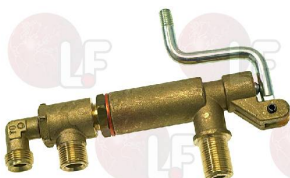

Water filling taps

1348459 INLET TAP

for Coffee machine (ASTORIA CMA) ARGENTA - BRAVA
DIVINA - GLORIA - RAPALLO - RAPALLO AL