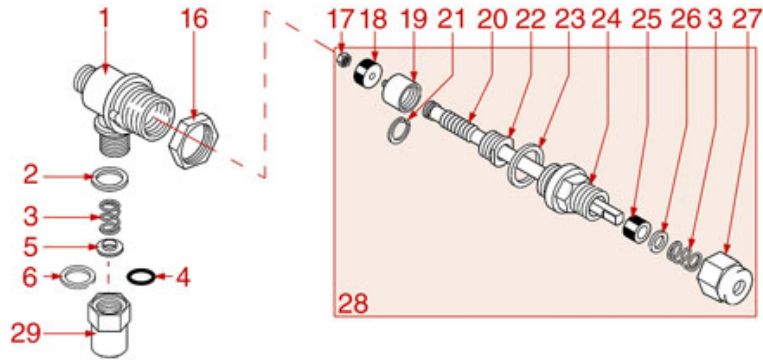

ASTORIA CMA

WATER/STEAM TAPS

ADRIA
ARGENTA
DENISE
DORA
LISA
PRATIC
VANIA

AS1001

Positions without LF code no.: upon request

ASTORIA CMA

Position	LF code no.	Description
1	1348451	STEAM TAP BODY
2	1186201	GASKET FLAT PTFE $\varnothing$ 21x16.8x2 mm
2	1186394	ASBESTOS FREE FLAT GASKET $\varnothing$ 22x17x2 mm
3	1250547	SPRING $\varnothing$ 11.5x16 mm
4	1186318	O-RING 03043 EPDM
5	1186334	WASHER
6	1186771	COPPER FLAT GASKET $\varnothing$ 8,5x5x1 mm
7	1449093	CHROME WATER SPRINKLER M10
8	1186550	O-RING M 0060-10 RED SILICONE
9	1449096	STAINLESS STEEL WATER SPRINKLER M8
10	1449098	CHROME PL.STEAM PIPE COMPLETE $\varnothing$ 8 mm
11	1449106	CHROME PL.STEAM PIPE COMPLETE $\varnothing$ 8 mm
12	1449101	STAINLESS STEEL STEAM PIPE COMPL. $\varnothing$ 8 mm
13	1449102	STAINLESS STEEL STEAM PIPE COMPL. $\varnothing$ 8 mm
14	1449105	STAINLESS STEEL STEAM PIPE COMPL. $\varnothing$ 8 mm
15	1449172	BURN PREVENTING HANDGRIP FOR PIPE $\varnothing$ 8 mm
16	1348453	NUT M 26x1.5
17	1348025	HEXAGONAL NUT M3
18	1186316	EPDM FLAT GASKET $\varnothing$ 15x4x4 mm 60 SH
18	1186527	FLAT EPDM GASKET $\varnothing$ 15x4x4 mm 80 SH
19	1324056	TAP PISTON
20	1324077	WATER/STEAM TAP PIN
21	1250223	RADIAL SEEGER RING $\varnothing$ 6 mm
22	1186377	GASKET HOLDER
23	1186333	COPPER FLAT GASKET $\varnothing$ 26x20x2 mm
23	1186340	ASBESTOS FREE FLAT GASKET $\varnothing$ 26x20x2 mm
24	1349458	TAP COUPLING
25	1186393	FLAT EPDM GASKET $\varnothing$ 12.5x8x9 mm
25	1786263	FLAT GASKET EPDM $\varnothing$ 12.5x8x9 mm
26	1186376	BRASS WASHER $\varnothing$ 12x8x1 mm FLAT
27	1348458	TAP NUT
28	1348321	WATER/STEAM TAP
28	1348452	WATER/STEAM TAP PIN ROD
29	1449100	CHROME HEXAGONAL NUT
36	1241452	STEAM TAP KNOB
38	1449116	WATER PIPE NOZZLE M9 $\varnothing$ 18 mm
39	1449099	WATER PIPE NOZZLE M10
41	1449095	CHROME COMPLETE WATER PIPE $\varnothing$ 8 mm
44	1349083	MIXER FITTING
45	1349136	FITTING $\varnothing$ 1/8"M-1/4"F
46	1120700	2-WAY SOLENOID VALVE PARKER 230V 50/60Hz
47	1160566	STAINLESS STEEL WATER FILTER $\varnothing$ 8 mm
49	1349111	FITTING $\varnothing$ 1/8"M 1/4"M
50	1349081	L-FITTING $\varnothing$ 1/4"M 1/4"M
54	1349102	FITTING $\varnothing$ 1/4"M-1/4"M
57	1241468	WATER TAP HANDLE
58	1241466	STEAM TAP KNOB
59	1241467	WATER TAP KNOB
60	1241451	STEAM TAP KNOB
61	1241453	WATER TAP KNOB
67	1186378	CONICAL PTFE SEAL $\varnothing$ 14x7x6 mm
67	1186626	O-RING 0114 EPDM
68	1250547	SPRING $\varnothing$ 11.5x16 mm
69	1449820	CHROME PLATED STEAM PIPE COMPLETE
69	1449821	CHROME PLATED STEAM PIPE COMPLETE
70	1449205	CHROME PLATED STEAM PIPE COMPLETE
71	1449204	ST.STEEL COMPLETE STEAM PIPE $\varnothing$ 8 mm
72	1449203	COMPLETE STAINLESS STEEL STEAM PIPE
100	1079030	KIT CAPPUCCINATORE ASTORIA/CMA