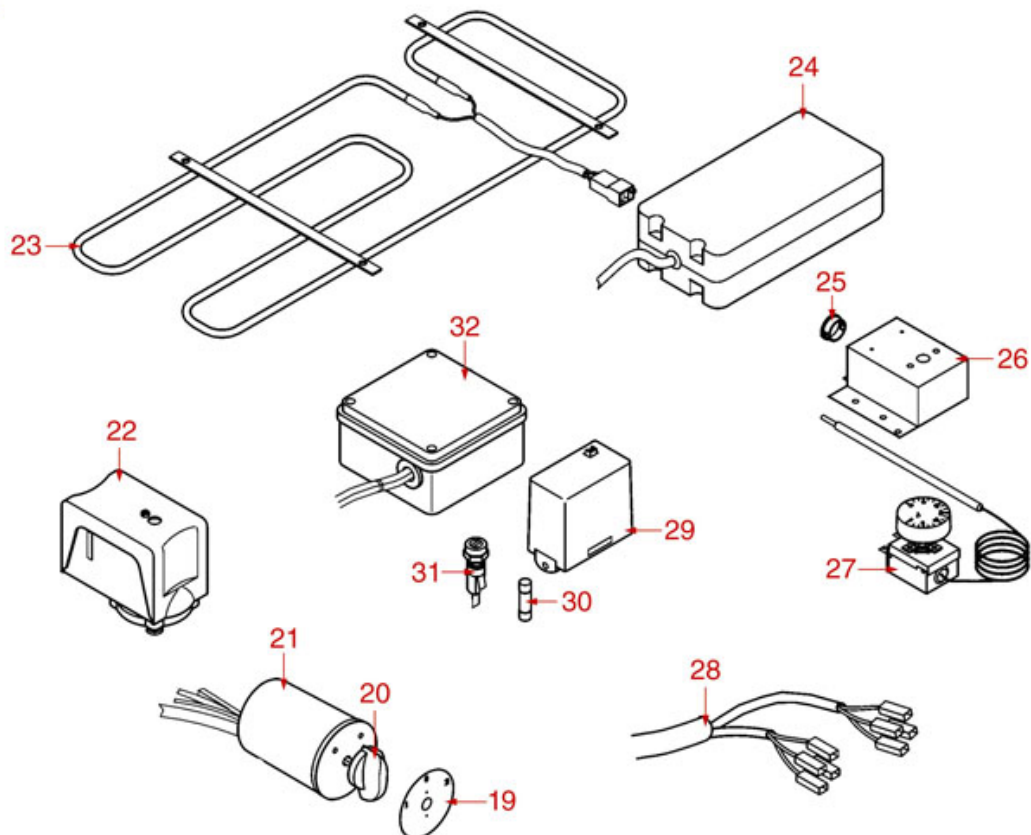

ELECTRICAL SYSTEM

**CK-CKE
CKX-CKXE**

SIBILLA