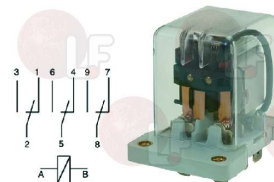

ASTORIA CMA 18452

Suitable for:

3351011 RELAY ZETTLER AZ 2280 1C 240A
20A/10A-240V NO/NC
30A/20A 277VAC NO/NC
for Coffee machine (ASTORIA CMA) CK - CKE - CKX
CKXE

ASTORIA CMA 18460001

Suitable for:

1351020 STATIC RELAY RM1A60A50 50A 600V
for Coffee machine (ASTORIA CMA) PLUS4YOU