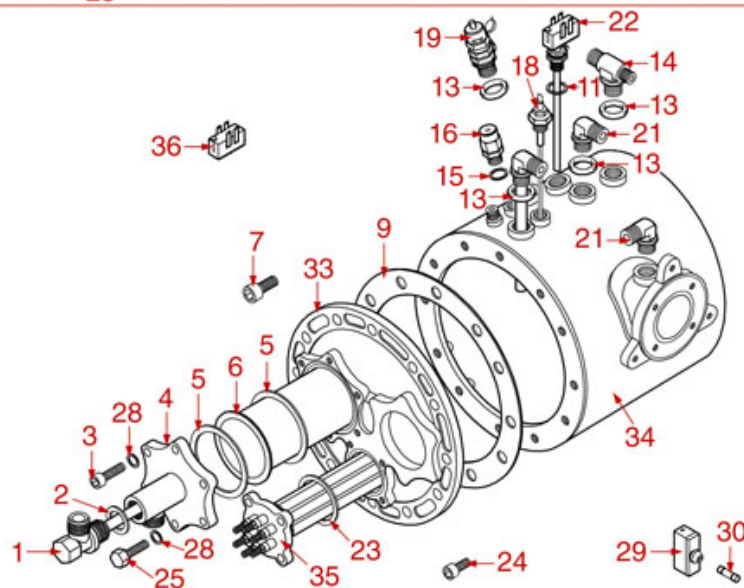

BOILER BOOSTED 1-2-3 GROUPS

BOOSTED 3GR

BOOSTED 2GR

BOOSTED 1GR

ASTORIA CMA

Position	LF code no.	Description
2	1186445	ROUND COPPER GASKET \varnothing 26x21.4x2 mm
5	1186188	FLAT PTFE GASKET \varnothing 72x61x2 mm
7	1528056	S/STEEL SCREW T.C.E.I. M10x20 UNI 5931
9	1186187	BOILER GASKET \varnothing 220x170x2 mm
11	1186620	COPPER FLAT GASKET \varnothing 22x17x1.5 mm
12	1439023	BOILER CAP \varnothing 3/8"M
13	1186186	ROUND COPPER GASKET \varnothing 23x17x3 mm
14	1349086	T SHAPED BRASS FITTING \varnothing 3/8"-3/8"-1/4"
15	1186619	COPPER FLAT GASKET \varnothing 18x14x1.5 mm
16	1523538	BOILER VALVE \varnothing 1/4"M
17	1449202	INJECTOR PIPE
18	1341750	LEVEL PROBE \varnothing 1/4"M-125 mm
18	1341751	LEVEL PROBE \varnothing 1/4"M-150 mm
19	1515120	BOILER VALVE \varnothing 3/8"M 1.9bar CE-PED
19	1523409	BOILER VALVE \varnothing 3/8"M
20	1349103	FITTING \varnothing 3/8"M-3/8"M
21	1349084	ELBOW FITTING \varnothing 3/8"M-3/8"M
22	1444203	THERMOSTAT FOR HEATING ELEMENT 400V 20A
23	1186608	PTFE FLAT GASKET \varnothing 50x40x2 mm
25	1184008	HEXAGON HEAD SCREW M8x25
27	1755609	HEATING ELEMENT 6000W 240V
32	1755610	HEATING ELEMENT 6000W 240V
35	1755254	HEATING ELEMENT 2350W 240V
36	1444205	THERMOSTAT FOR HEATING ELEMENT AUSTRIA