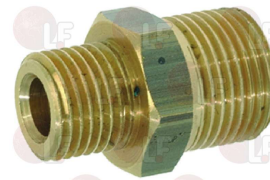

Suitable for:

ASTORIA CMA

1349082 BRASS FITTING $\varnothing$ 3/8" M 3/8" M WITH FILTER
for Coffee machine (ASTORIA CMA) ARGENTA - CK
CKE - CKX - CKXE - DIVINA - DORA - GLORIA
GLORIA R12 - PERLA 4D - PRATIC - PRATIC NEW
RAPALLO - RAPALLO AL - SIBILLA

ASTORIA CMA 56116

1349200 COUPLING $\varnothing$ 3/8" M-1/4" M INJECTOR
internal thread $\varnothing$ 8 mm
for Coffee machine (ASTORIA CMA) BRAVA - GLORIA
GLORIA R12

ASTORIA CMA 25716003

1349085 ELBOW FITTING $\varnothing$ 1/4" M-1/4" M
internal thread M8
for Coffee machine (ASTORIA CMA) SIBILLA

ASTORIA CMA 23203001

1349080 ELBOW FITTING $\varnothing$ 3/8" M-1/8" M
for Coffee machine (ASTORIA CMA) ARGENTA - BRAVA
CK - CKE - CKX - CKXE - GLORIA - GLORIA R12
RAPALLO - RAPALLO AL - SIBILLA

ASTORIA CMA 23206

1349084 ELBOW FITTING $\varnothing$ 3/8" M-3/8" M
for Coffee machine (ASTORIA CMA) ARGENTA - BRAVA
CALYPSO - CK - CKE - CKX - CKXE - DENISE
DIVINA - DORA - GLORIA - GLORIA R12 - LISA
PERLA 4D - PLUS4YOU - PRATIC - PRATIC NEW
RAPALLO - RAPALLO AL - SIBILLA - TANYA - VANIA

ASTORIA CMA 43052

1349018 FITTING $\varnothing$ 3/8" M-1/4" M

ASTORIA CMA 25716001

1349102 FITTING $\varnothing$ 1/4" M-1/4" M

ASTORIA CMA 25686

1349112 FITTING $\varnothing$ 1/4" M-3/8" M

ASTORIA CMA 25716

ASTORIA CMA 25716002

1349111 FITTING $\varnothing$ 1/8" M 1/4" M

ASTORIA CMA 25707

1349136 FITTING $\varnothing$ 1/8" M-1/4" F

ASTORIA CMA 25743