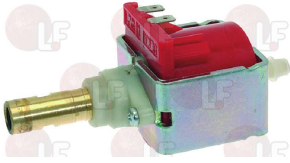

Suitable for:

Suitable for:

1122735 VIBRATORY PUMP EX5 48W 230V 50Hz

fittings $\varnothing$ 1/8" - $\varnothing$ 6 mm
pressure max 15 bar
water temperature max 20°C
integrated diode (1N 4007P)
lead connector 6.3x0.8 mm