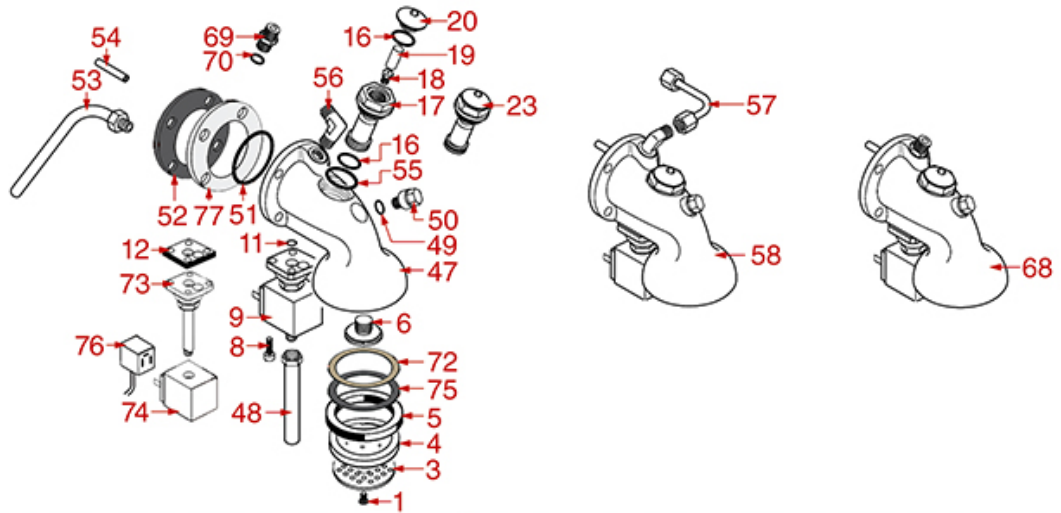

BREW GROUP CTS

DIVINA GLORIA PERLA 4D

DIVINA GLORIA

RAPALLO BRAVA

SIBILLA BRAVA

SIBILLA

ASTORIA CMA

Pos.	LF code no.	Description	Pos.	LF code no.	Description
1	1528011	SHOWER SCREW M5x20	74	3120032	COIL PARKER ZB09 9W 220/240V 50/60Hz
2	1528054	SHAPED S/STEEL WASHER ø 12x5x1 mm	75	1190003	RUBBER SHIM ø 70x57x1 mm EPDM
3	1081006	SHOWER SCREEN ø 51.5 mm	76	3120034	FEMALE LARGE CONNECTOR
3	1081007	SHOWER ø 51.5 mm	77	1187002	COFFEE GROUP GASKET ø 88x40x2 mm
4	1086501	SHOWER HOLDER DIFFUSER	77	1786058	COFFEE GROUP GASKET ø 88x40x2 mm
5	1186622	FILTER HOLDER GASKET ø 71x56x8 mm	78	1241067	FILTER KNOB M12
5	1186678	FILTER HOLDER GASKET ø 72x56x8.5 mm	79	1160053	2 CUPS FILTER 14 gr
5	1486029	GASKET FILTERHOLDER ø 72x56x8.5 mm	80	1160052	1 CUP FILTER 7 gr
5	1486030	GASKET FILTERHOLDER ø 72x56x8 mm			
5	1786062	FILTER HOLDER GASKET ø 72x56x8 mm			
6	1501300	BREW GROUP SPRAY NOZZLE ø 31.5 mm M18x2			
7	1450551	DRAIN PIPE ø 1/8"x92 mm			
8	1455034	CYLINDER HEAD SCREW M4x10			
9	1120330	3-WAY SOLENOID VALVE LUCIFER 240V 50Hz			
9	1120335	3-WAY SOLENOID VALVE PARKER 230V 50/60Hz			
11	1186611	O-RING 02025 RED SILICONE			
11	1186612	O-RING 02025 VITON			
12	1186415	FLAT PTFE GASKET			
13	1349103	FITTING ø 3/8"M-3/8"M			
14	1186772	O-RING GASKET M 0250-40 NBR			
15	1439034	CAP ø 28 mm FOR BREW GROUP			
16	3186287	O-RING 0123 EPDM			
18	1500300	NOZZLE M5x1 HOLE ø 0.7 mm			
19	1160517	WATER FILTER ø 8.5x22 mm			
20	1439035	CAP ø 18 mm FOR BREW GROUP			
21	1186770	PTFE FLAT GASKET ø 33x28x4 mm			
22	1186773	O-RING GASKET M 0170-30 NBR			
26	1528501	COUNTERSUNK HEAD SCREWS WITH SHELLM5x12			
27	1501301	BREW GROUP SPRAY NOZZLE M20x1.5			
28	1186189	PTFE FLAT GASKET ø 15x11x2 mm			
30	1192206	CTS NEUTRAL BREW GROUP			
31	1160339	BLIND FILTER			
32	1160529	2-CUP FILTER 14 GRAMS			
33	1160050	1 CUP FILTER 6 gr			
34	1250002	S/STEEL FILTER LOCKING SPRING ø 1.20 mm			
34	1250101	FILTER BLOCKING SPRING ø 1,00 mm INOX			
35	1186774	BURN PREVENTING RING FOR HANDLE			
36	1241206	BLACK FILTER HOLDER HANDLE M12			
37	1241469	CHROME PLATED CAP FOR FILTER HOLDER KNOB			
38	1165013	FILTER HOLDER ASSY CMA ASTORIA			
39	1022003	CHROME-PLATED SPOUT EXTENSION ø 3/8"			
40	1022501	SINGLE SPOUT ø 3/8"			
41	1022506	DOUBLE SPOUT ø 3/8"			
43	1160345	2 CUPS FILTER 18 gr			
44	1165006	FILTER HOLDER COFFEE MACHINES			
45	1241501	FILTER HOLDER HANDLE M12			
49	1186414	O-RING 0119 EPDM			
50	1439032	CAP ø 18 mm FOR BREW GROUP			
51	1186190	O-RING 04187 VITON			
52	1186451	COFFEE GROUP GASKET ø 88x40x2 mm			
53	1449024	SUCTION PIPE			
54	1324049	SUCTION PIPE M8			
55	1186772	O-RING GASKET M 0250-40 NBR			
60	1439033	CAP ø 14 mm FOR BREW GROUP			
62	1449094	SUCTION PIPE M8			
63	1349085	ELBOW FITTING ø 1/4"M-1/4"M			
65	1186223	O-RING 02056 EPDM			
68	1192204	EXTRACTABLE DELIVERY GROUP			
69	1349200	COUPLING ø 3/8"M-1/4"M INJECTOR			
70	1186619	COPPER FLAT GASKET ø 18x14x1.5 mm			
72	1190021	PAPER SEAL ø 66x58x0.8 mm			
72	1190051	PAPER SEAL ø 70x57x0.8 mm			
73	1120334	3-WAY MECHANICAL COMPONENT LUCIFER			
73	1120339	3-WAY MECHANICAL COMPONENT PARKER			
74	1120332	COIL LUCIFER/PARKER 220/240V 9W 50Hz			
74	1120336	COIL PARKER ZB09 9W 110/120V 50/60Hz			