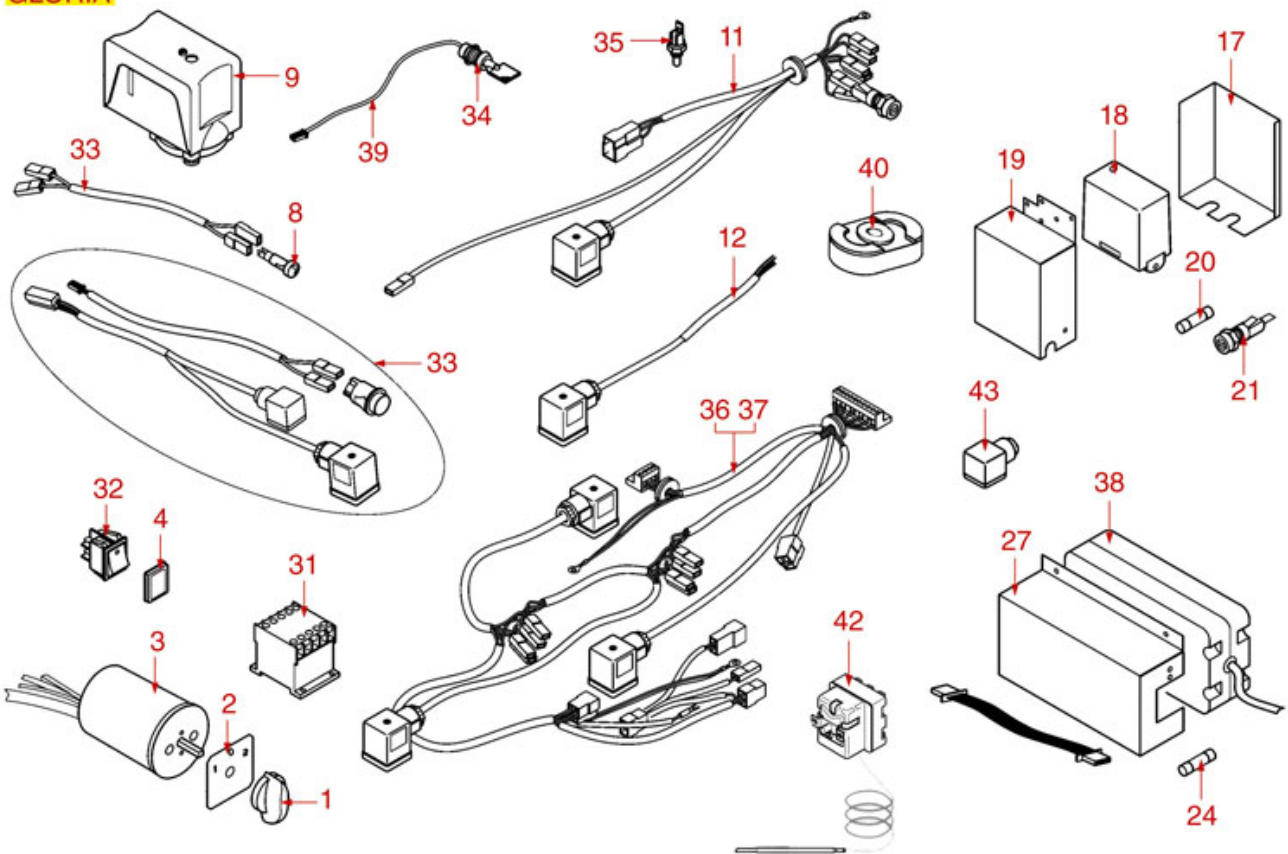

ELECTRICAL SYSTEM

ARGENTA
BRAVA
DENISE
DIVINA
DORA
LISA
PERLA 4D
PRATIC
RAPALLO
VANIA

GLORIA