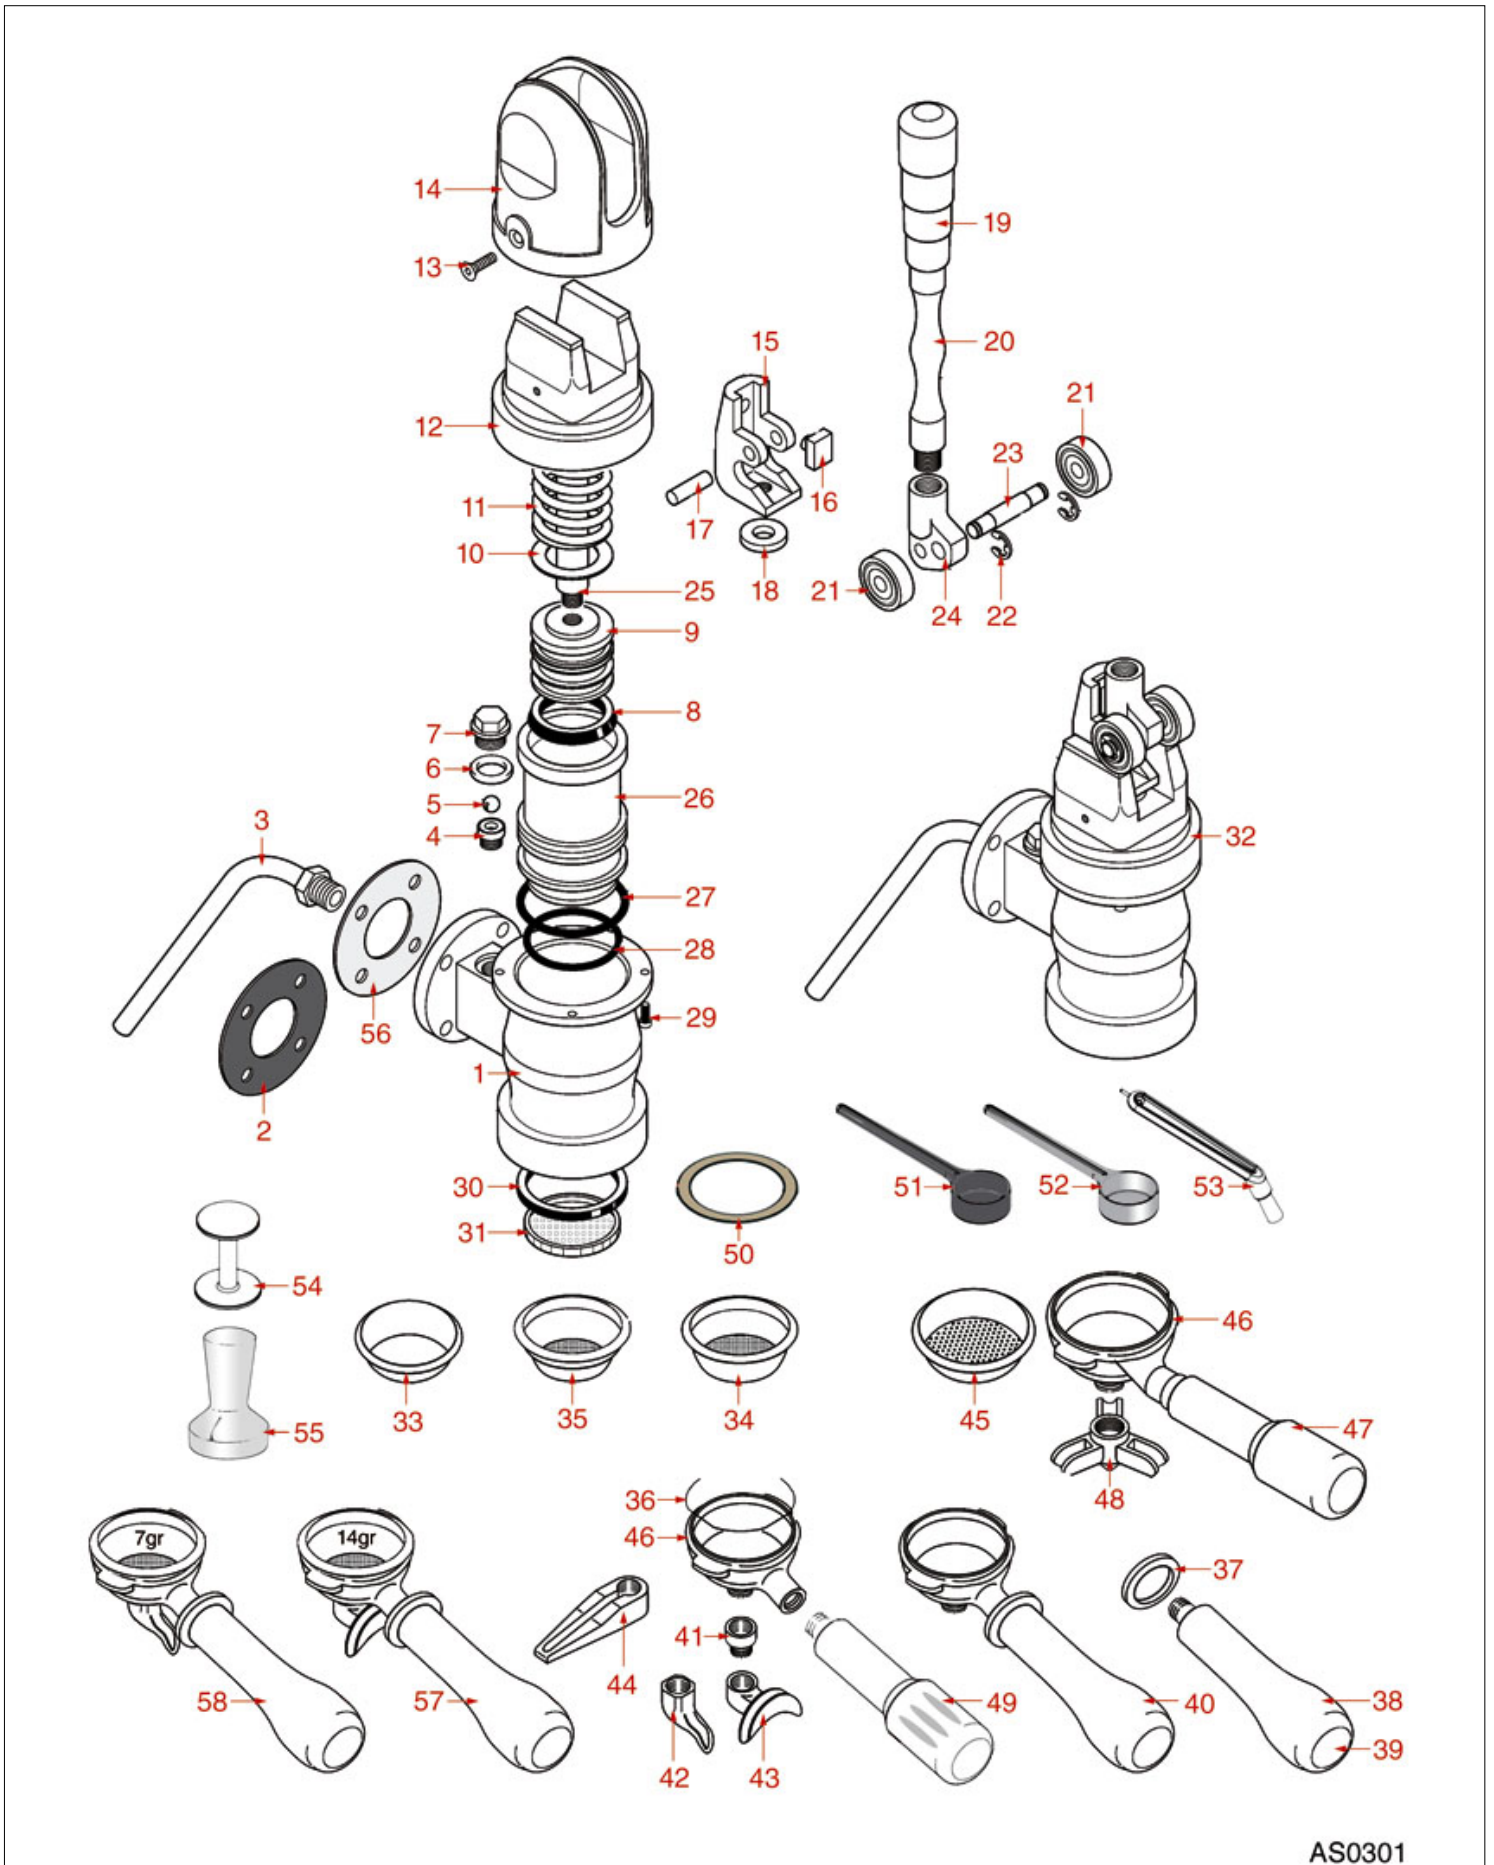

LEVER BREW GROUP

ASTORIA CMA

Position	LF code no.	Description
2	1186451	COFFEE GROUP GASKET $\varnothing$ 88x40x2 mm
3	1449200	DELIVERY GROUP INJECTOR PIPE
4	1523404	NON-RETURN VALVE
5	1323200	STAINLESS STEEL BALL $\varnothing$ 12 mm
7	1439200	CAP $\varnothing$ 18 mm FOR BREW GROUP
8	1186197	LIP SEAL $\varnothing$ 52x40x7 mm
11	1250501	LEVER GROUP SPRING
14	1192200	CAP FOR COFFEE GROUP
15	1192203	CHROMIUM-PLATED FORK FOR LEVER GROUP
16	1186196	RUBBER SHOCK ABSORBER
17	1324201	PIN FOR FORK
17	1324202	AL GROUP 12 BAR FORK PIN
18	1186195	RUBBER SHOCK ABSORBER
19	1241200	LEVER GROUP HANDLE
20	1225001	COMPLETE LEVER GROUP HANDLE
21	1063200	BEARING 6300 DDU NSK
22	1348023	RADIAL SEEGER RING $\varnothing$ 9 mm
23	1324200	PIN FOR BEARING
24	1192202	CHROMIUM-PLATED FORK FOR LEVER GROUP
26	5500730	JACKET FOR LEVER ASSEMBLY
27	1186199	O-RING 0162 EPDM
28	1186198	O-RING 0161 EPDM
30	1186650	FILTER HOLDER GASKET $\varnothing$ 67x56x5.5 mm
30	1186656	FILTER HOLDER GASKET $\varnothing$ 67x56x6 mm
31	1081003	SHOWER SCREEN $\varnothing$ 57.5 mm
33	1160339	BLIND FILTER
34	1160053	2 CUPS FILTER 14 gr
35	1160052	1 CUP FILTER 7 gr
36	1250002	S/STEEL FILTER LOCKING SPRING $\varnothing$ 1.20 mm
36	1250101	FILTER BLOCKING SPRING $\varnothing$ 1,00 mm INOX
37	1186774	BURN PREVENTING RING FOR HANDLE
38	1241206	BLACK FILTER HOLDER HANDLE M12
39	1241469	CHROME PLATED CAP FOR FILTER HOLDER KNOB
40	1165013	FILTER HOLDER ASSY CMA ASTORIA
41	1022003	CHROME-PLATED SPOUT EXTENSION $\varnothing$ 3/8"
42	1022501	SINGLE SPOUT $\varnothing$ 3/8"
43	1022506	DOUBLE SPOUT $\varnothing$ 3/8"
45	1160345	2 CUPS FILTER 18 gr
46	1165006	FILTER HOLDER COFFEE MACHINES
47	1241501	FILTER HOLDER HANDLE M12
49	1241067	FILTER KNOB M12
50	1190021	PAPER SEAL $\varnothing$ 66x58x0.8 mm
51	1069001	PLASTIC MEASURING SPOON 20 ml
52	1069002	STAINLESS STEEL MEASURING SPOON 20 ml
53	1384001	BRUSH FOR COFFEE SHOWER
54	1385002	NYLON COFFEE TAMPER $\varnothing$ 50/57 mm
55	1385053	ANODISED ALUMINUM TAMPER $\varnothing$ 58 mm
56	1187002	COFFEE GROUP GASKET $\varnothing$ 88x40x2 mm
56	1786058	COFFEE GROUP GASKET $\varnothing$ 88x40x2 mm