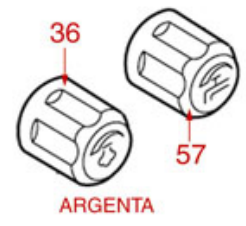

ASTORIA CMA

WATER/STEAM TAPS

ADRIA
ARGENTA
DENISE
DORA
LISA
PRATIC
VANIA

AS1001

Positions without LF code no.: upon request

ASTORIA CMA

Position	LF code no.	Description
1	1348451	STEAM TAP BODY
2	1186201	GASKET FLAT PTFE $\varnothing$ 21x16.8x2 mm
2	1186394	ASBESTOS FREE FLAT GASKET $\varnothing$ 22x17x2 mm
3	1250547	SPRING $\varnothing$ 11.5x16 mm
4	1186318	O-RING 03043 EPDM
5	1186334	WASHER
6	1186771	COPPER FLAT GASKET $\varnothing$ 8,5x5x1 mm
7	1449093	CHROME WATER SPRINKLER M10
8	1186550	O-RING M 0060-10 RED SILICONE
9	1449096	STAINLESS STEEL WATER SPRINKLER M8
10	1449098	CHROME PL.STEAM PIPE COMPLETE $\varnothing$ 8 mm
11	1449106	CHROME PL.STEAM PIPE COMPLETE $\varnothing$ 8 mm
12	1449101	STAINLESS STEEL STEAM PIPE COMPL. $\varnothing$ 8 mm
13	1449102	STAINLESS STEEL STEAM PIPE COMPL. $\varnothing$ 8 mm
14	1449105	STAINLESS STEEL STEAM PIPE COMPL. $\varnothing$ 8 mm
15	1449172	BURN PREVENTING HANDGRIP FOR PIPE $\varnothing$ 8 mm
16	1348453	NUT M 26x1.5
17	1348025	HEXAGONAL NUT M3
18	1186316	EPDM FLAT GASKET $\varnothing$ 15x4x4 mm 60 SH
18	1186527	FLAT EPDM GASKET $\varnothing$ 15x4x4 mm 80 SH
19	1324056	TAP PISTON
20	1324077	WATER/STEAM TAP PIN
21	1250223	RADIAL SEEGER RING $\varnothing$ 6 mm
22	1186377	GASKET HOLDER
23	1186333	COPPER FLAT GASKET $\varnothing$ 26x20x2 mm
23	1186340	ASBESTOS FREE FLAT GASKET $\varnothing$ 26x20x2 mm
24	1349458	TAP COUPLING
25	1186393	FLAT EPDM GASKET $\varnothing$ 12.5x8x9 mm
25	1786263	FLAT GASKET EPDM $\varnothing$ 12.5x8x9 mm
26	1186376	BRASS WASHER $\varnothing$ 12x8x1 mm FLAT
27	1348458	TAP NUT
28	1348321	WATER/STEAM TAP
28	1348452	WATER/STEAM TAP PIN ROD
29	1449100	CHROME HEXAGONAL NUT
36	1241452	STEAM TAP KNOB
38	1449116	WATER PIPE NOZZLE M9 $\varnothing$ 18 mm
39	1449099	WATER PIPE NOZZLE M10
41	1449095	CHROME COMPLETE WATER PIPE $\varnothing$ 8 mm
44	1349083	MIXER FITTING
45	1349136	FITTING $\varnothing$ 1/8"M-1/4"F
46	1120700	2-WAY SOLENOID VALVE PARKER 230V 50/60Hz
47	1160566	STAINLESS STEEL WATER FILTER $\varnothing$ 8 mm
49	1349111	FITTING $\varnothing$ 1/8"M 1/4"M
50	1349081	L-FITTING $\varnothing$ 1/4"M 1/4"M
54	1349102	FITTING $\varnothing$ 1/4"M-1/4"M
57	1241468	WATER TAP HANDLE
58	1241466	STEAM TAP KNOB
59	1241467	WATER TAP KNOB
60	1241451	STEAM TAP KNOB
61	1241453	WATER TAP KNOB
67	1186378	CONICAL PTFE SEAL $\varnothing$ 14x7x6 mm
67	1186626	O-RING 0114 EPDM
68	1250547	SPRING $\varnothing$ 11.5x16 mm
69	1449820	CHROME PLATED STEAM PIPE COMPLETE
69	1449821	CHROME PLATED STEAM PIPE COMPLETE
70	1449205	CHROME PLATED STEAM PIPE COMPLETE
71	1449204	ST.STEEL COMPLETE STEAM PIPE $\varnothing$ 8 mm
72	1449203	COMPLETE STAINLESS STEEL STEAM PIPE
100	1079030	KIT CAPPUCCINATORE ASTORIA/CMA