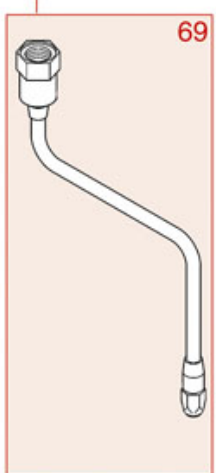

ASTORIA CMA

WATER/STEAM TAPS

ADRIA
ARGENTA
DENISE
DORA
LISA
PRATIC
VANIA

AS1001

Positions without LF code no.: upon request

ASTORIA CMA

Position	LF code no.	Description
1	1348451	STEAM TAP BODY
2	1186201	GASKET FLAT PTFE $\varnothing$ 21x16.8x2 mm
2	1186394	ASBESTOS FREE FLAT GASKET $\varnothing$ 22x17x2 mm
3	1250547	SPRING $\varnothing$ 11.5x16 mm
4	1186318	O-RING 03043 EPDM
5	1186334	WASHER
6	1186771	COPPER FLAT GASKET $\varnothing$ 8,5x5x1 mm
7	1449093	CHROME WATER SPRINKLER M10
8	1186550	O-RING M 0060-10 RED SILICONE
9	1449096	STAINLESS STEEL WATER SPRINKLER M8
10	1449098	CHROME PL.STEAM PIPE COMPLETE $\varnothing$ 8 mm
11	1449106	CHROME PL.STEAM PIPE COMPLETE $\varnothing$ 8 mm
12	1449101	STAINLESS STEEL STEAM PIPE COMPL. $\varnothing$ 8 mm
13	1449102	STAINLESS STEEL STEAM PIPE COMPL. $\varnothing$ 8 mm
14	1449105	STAINLESS STEEL STEAM PIPE COMPL. $\varnothing$ 8 mm
15	1449172	BURN PREVENTING HANDGRIP FOR PIPE $\varnothing$ 8 mm
16	1348453	NUT M 26x1.5
17	1348025	HEXAGONAL NUT M3
18	1186316	EPDM FLAT GASKET $\varnothing$ 15x4x4 mm 60 SH
18	1186527	FLAT EPDM GASKET $\varnothing$ 15x4x4 mm 80 SH
19	1324056	TAP PISTON
20	1324077	WATER/STEAM TAP PIN
21	1250223	RADIAL SEEGER RING $\varnothing$ 6 mm
22	1186377	GASKET HOLDER
23	1186333	COPPER FLAT GASKET $\varnothing$ 26x20x2 mm
23	1186340	ASBESTOS FREE FLAT GASKET $\varnothing$ 26x20x2 mm
24	1349458	TAP COUPLING
25	1186393	FLAT EPDM GASKET $\varnothing$ 12.5x8x9 mm
25	1786263	FLAT GASKET EPDM $\varnothing$ 12.5x8x9 mm
26	1186376	BRASS WASHER $\varnothing$ 12x8x1 mm FLAT
27	1348458	TAP NUT
28	1348321	WATER/STEAM TAP
28	1348452	WATER/STEAM TAP PIN ROD
29	1449100	CHROME HEXAGONAL NUT
36	1241452	STEAM TAP KNOB
38	1449116	WATER PIPE NOZZLE M9 $\varnothing$ 18 mm
39	1449099	WATER PIPE NOZZLE M10
41	1449095	CHROME COMPLETE WATER PIPE $\varnothing$ 8 mm
44	1349083	MIXER FITTING
45	1349136	FITTING $\varnothing$ 1/8"M-1/4"F
46	1120700	2-WAY SOLENOID VALVE PARKER 230V 50/60Hz
47	1160566	STAINLESS STEEL WATER FILTER $\varnothing$ 8 mm
49	1349111	FITTING $\varnothing$ 1/8"M 1/4"M
50	1349081	L-FITTING $\varnothing$ 1/4"M 1/4"M
54	1349102	FITTING $\varnothing$ 1/4"M-1/4"M
57	1241468	WATER TAP HANDLE
58	1241466	STEAM TAP KNOB
59	1241467	WATER TAP KNOB
60	1241451	STEAM TAP KNOB
61	1241453	WATER TAP KNOB
67	1186378	CONICAL PTFE SEAL $\varnothing$ 14x7x6 mm
67	1186626	O-RING 0114 EPDM
68	1250547	SPRING $\varnothing$ 11.5x16 mm
69	1449820	CHROME PLATED STEAM PIPE COMPLETE
69	1449821	CHROME PLATED STEAM PIPE COMPLETE
70	1449205	CHROME PLATED STEAM PIPE COMPLETE
71	1449204	ST.STEEL COMPLETE STEAM PIPE $\varnothing$ 8 mm
72	1449203	COMPLETE STAINLESS STEEL STEAM PIPE
100	1079030	KIT CAPPUCCINATORE ASTORIA/CMA