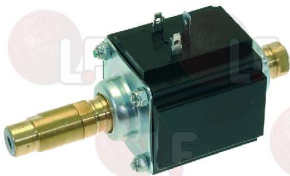

ASTORIA CMA 26316001

1331001 VIBRATORY PUMP FLUID-O-TECH 50W 240V

208/240V 50/60Hz - fittings \varnothing 1/8"
 without by-pass
 for Coffee machine (ASTORIA CMA) ARGENTA - BRAVA
 COMPACT - DIVINA

ASTORIA CMA 26304