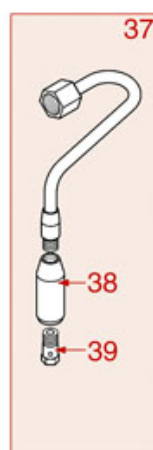

ASTORIA CMA

WATER/STEAM TAPS

ADRIA
ARGENTA
DENISE
DORA
LISA
PRATIC
VANIA

AS1001

Positions without LF code no.: upon request

ASTORIA CMA

Position	LF code no.	Description
1	1348451	STEAM TAP BODY
2	1186201	GASKET FLAT PTFE $\varnothing$ 21x16.8x2 mm
2	1186394	ASBESTOS FREE FLAT GASKET $\varnothing$ 22x17x2 mm
3	1250547	SPRING $\varnothing$ 11.5x16 mm
4	1186318	O-RING 03043 EPDM
5	1186334	WASHER
6	1186771	COPPER FLAT GASKET $\varnothing$ 8,5x5x1 mm
7	1449093	CHROME WATER SPRINKLER M10
8	1186550	O-RING M 0060-10 RED SILICONE
9	1449096	STAINLESS STEEL WATER SPRINKLER M8
10	1449098	CHROME PL.STEAM PIPE COMPLETE $\varnothing$ 8 mm
11	1449106	CHROME PL.STEAM PIPE COMPLETE $\varnothing$ 8 mm
12	1449101	STAINLESS STEEL STEAM PIPE COMPL. $\varnothing$ 8 mm
13	1449102	STAINLESS STEEL STEAM PIPE COMPL. $\varnothing$ 8 mm
14	1449105	STAINLESS STEEL STEAM PIPE COMPL. $\varnothing$ 8 mm
15	1449172	BURN PREVENTING HANDGRIP FOR PIPE $\varnothing$ 8 mm
16	1348453	NUT M 26x1.5
17	1348025	HEXAGONAL NUT M3
18	1186316	EPDM FLAT GASKET $\varnothing$ 15x4x4 mm 60 SH
18	1186527	FLAT EPDM GASKET $\varnothing$ 15x4x4 mm 80 SH
19	1324056	TAP PISTON
20	1324077	WATER/STEAM TAP PIN
21	1250223	RADIAL SEEGER RING $\varnothing$ 6 mm
22	1186377	GASKET HOLDER
23	1186333	COPPER FLAT GASKET $\varnothing$ 26x20x2 mm
23	1186340	ASBESTOS FREE FLAT GASKET $\varnothing$ 26x20x2 mm
24	1349458	TAP COUPLING
25	1186393	FLAT EPDM GASKET $\varnothing$ 12.5x8x9 mm
25	1786263	FLAT GASKET EPDM $\varnothing$ 12.5x8x9 mm
26	1186376	BRASS WASHER $\varnothing$ 12x8x1 mm FLAT
27	1348458	TAP NUT
28	1348321	WATER/STEAM TAP
28	1348452	WATER/STEAM TAP PIN ROD
29	1449100	CHROME HEXAGONAL NUT
36	1241452	STEAM TAP KNOB
38	1449116	WATER PIPE NOZZLE M9 $\varnothing$ 18 mm
39	1449099	WATER PIPE NOZZLE M10
41	1449095	CHROME COMPLETE WATER PIPE $\varnothing$ 8 mm
44	1349083	MIXER FITTING
45	1349136	FITTING $\varnothing$ 1/8"M-1/4"F
46	1120700	2-WAY SOLENOID VALVE PARKER 230V 50/60Hz
47	1160566	STAINLESS STEEL WATER FILTER $\varnothing$ 8 mm
49	1349111	FITTING $\varnothing$ 1/8"M 1/4"M
50	1349081	L-FITTING $\varnothing$ 1/4"M 1/4"M
54	1349102	FITTING $\varnothing$ 1/4"M-1/4"M
57	1241468	WATER TAP HANDLE
58	1241466	STEAM TAP KNOB
59	1241467	WATER TAP KNOB
60	1241451	STEAM TAP KNOB
61	1241453	WATER TAP KNOB
67	1186378	CONICAL PTFE SEAL $\varnothing$ 14x7x6 mm
67	1186626	O-RING 0114 EPDM
68	1250547	SPRING $\varnothing$ 11.5x16 mm
69	1449820	CHROME PLATED STEAM PIPE COMPLETE
69	1449821	CHROME PLATED STEAM PIPE COMPLETE
70	1449205	CHROME PLATED STEAM PIPE COMPLETE
71	1449204	ST.STEEL COMPLETE STEAM PIPE $\varnothing$ 8 mm
72	1449203	COMPLETE STAINLESS STEEL STEAM PIPE
100	1079030	KIT CAPPUCCINATORE ASTORIA/CMA