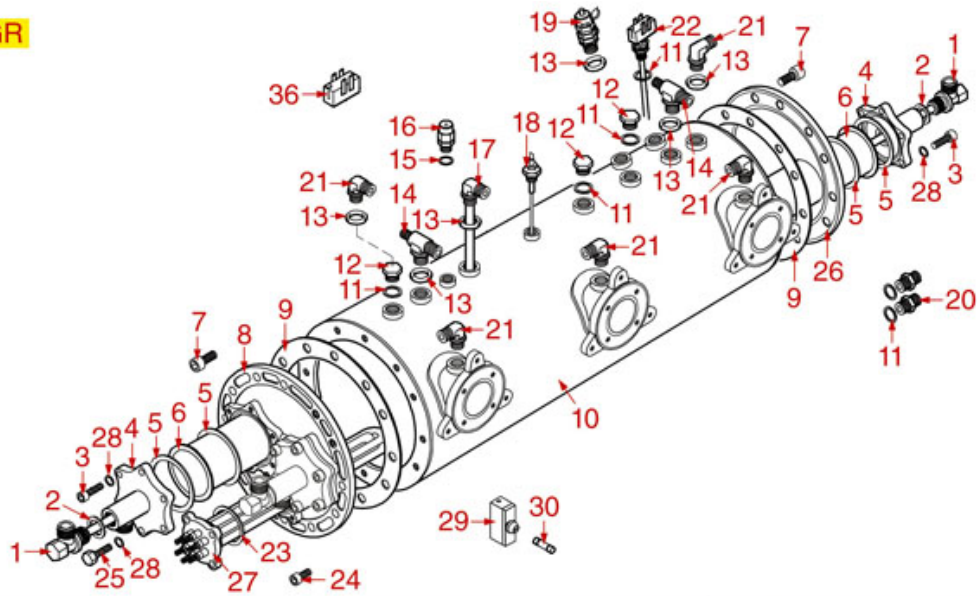

BOILER BOOSTED 1-2-3 GROUPS

BOOSTED 3GR

BOOSTED 2GR

BOOSTED 1GR

ASTORIA CMA

Position	LF code no.	Description
2	1186445	ROUND COPPER GASKET \varnothing 26x21.4x2 mm
5	1186188	FLAT PTFE GASKET \varnothing 72x61x2 mm
7	1528056	S/STEEL SCREW T.C.E.I. M10x20 UNI 5931
9	1186187	BOILER GASKET \varnothing 220x170x2 mm
11	1186620	COPPER FLAT GASKET \varnothing 22x17x1.5 mm
12	1439023	BOILER CAP \varnothing 3/8"M
13	1186186	ROUND COPPER GASKET \varnothing 23x17x3 mm
14	1349086	T SHAPED BRASS FITTING \varnothing 3/8"-3/8"-1/4"
15	1186619	COPPER FLAT GASKET \varnothing 18x14x1.5 mm
16	1523538	BOILER VALVE \varnothing 1/4"M
17	1449202	INJECTOR PIPE
18	1341750	LEVEL PROBE \varnothing 1/4"M-125 mm
18	1341751	LEVEL PROBE \varnothing 1/4"M-150 mm
19	1515120	BOILER VALVE \varnothing 3/8"M 1.9bar CE-PED
19	1523409	BOILER VALVE \varnothing 3/8"M
20	1349103	FITTING \varnothing 3/8"M-3/8"M
21	1349084	ELBOW FITTING \varnothing 3/8"M-3/8"M
22	1444203	THERMOSTAT FOR HEATING ELEMENT 400V 20A
23	1186608	PTFE FLAT GASKET \varnothing 50x40x2 mm
25	1184008	HEXAGON HEAD SCREW M8x25
27	1755609	HEATING ELEMENT 6000W 240V
32	1755610	HEATING ELEMENT 6000W 240V
35	1755254	HEATING ELEMENT 2350W 240V
36	1444205	THERMOSTAT FOR HEATING ELEMENT AUSTRIA