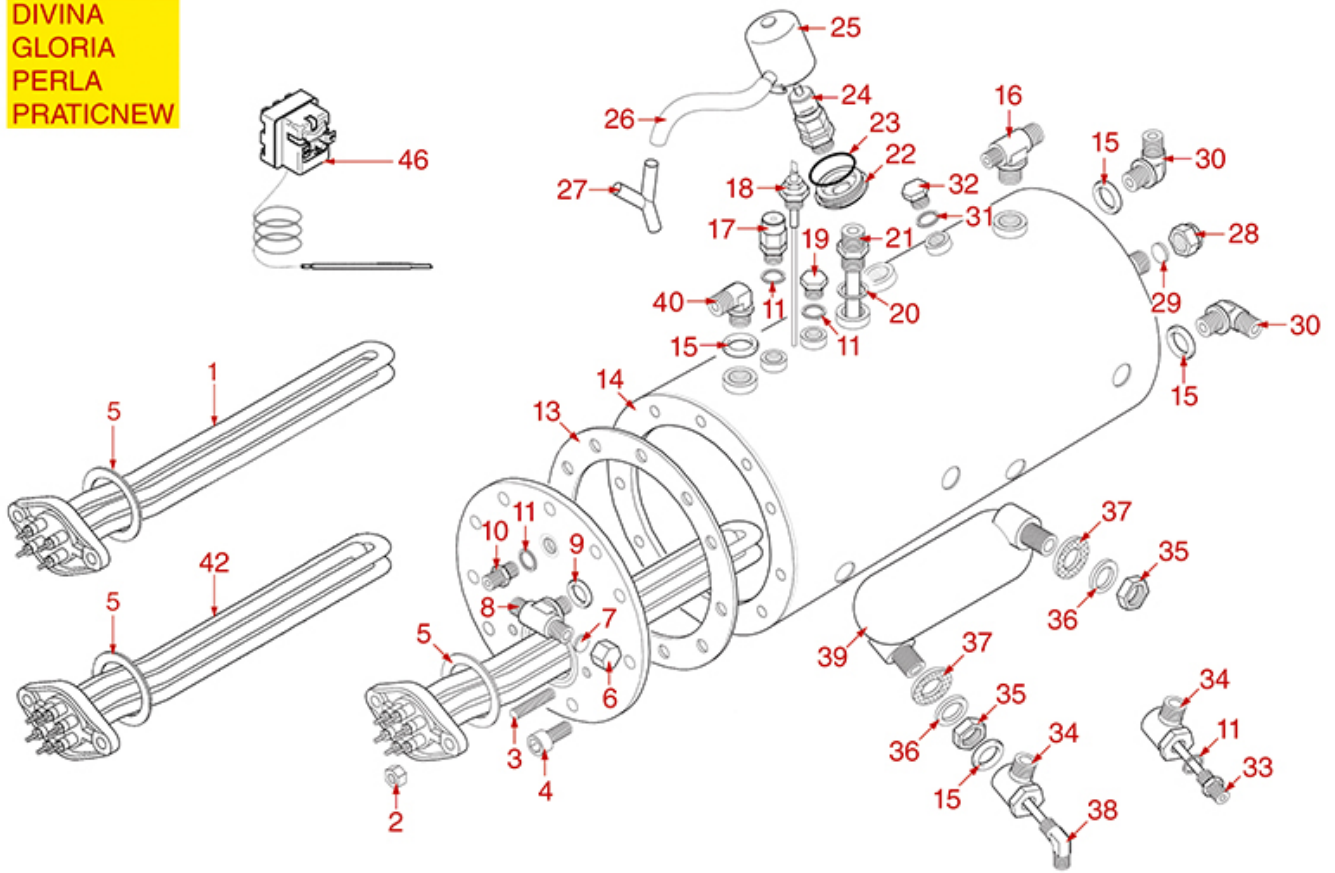

BOILER WITH EXCHANGER CTS

DIVINA
GLORIA
PERLA
PRATICNEW