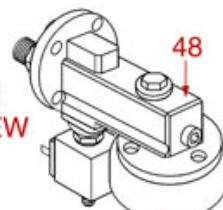

Suitable universal spare parts may not be included

BREW GROUP STANDARD AND BUSHING

STANDARD

STANDARD ITALY

PASSANTE-BUSHING PASSANT-SCHLAUFE

ASTORIA CMA

Position	LF code no.	Description
1	1528501	COUNTERSUNK HEAD SCREWS WITH SHELLM5x12
2	1081006	SHOWER SCREEN \varnothing 51.5 mm
2	1081007	SHOWER \varnothing 51.5 mm
3	1086501	SHOWER HOLDER DIFFUSER
4	1186622	FILTER HOLDER GASKET \varnothing 71x56x8 mm
4	1186678	FILTER HOLDER GASKET \varnothing 72x56x8.5 mm
4	1486029	GASKET FILTERHOLDER \varnothing 72x56x8.5 mm
4	1486030	GASKET FILTERHOLDER \varnothing 72x56x8 mm
4	1786062	FILTER HOLDER GASKET \varnothing 72x56x8 mm
5	1002501	FILTER HOLDER COUPLING
6	1186190	O-RING 04187 VITON
6	1186461	O-RING 0158 mm SILICONE
7	1184012	CYLINDER HEAD SCREW M5x10
8	1186771	COPPER FLAT GASKET \varnothing 8,5x5x1 mm
10	1186414	O-RING 0119 EPDM
11	1439003	CAP \varnothing 18 mm FOR BREW GROUP
12	1186619	COPPER FLAT GASKET \varnothing 18x14x1.5 mm
13	1349112	FITTING \varnothing 1/4"M-3/8"M
14	1324049	SUCTION PIPE M8
15	1449024	SUCTION PIPE
16	1186451	COFFEE GROUP GASKET \varnothing 88x40x2 mm
17	1186415	FLAT PTFE GASKET
18	1186611	O-RING 02025 RED SILICONE
18	1186612	O-RING 02025 VITON
19	1120330	3-WAY SOLENOID VALVE LUCIFER 240V 50Hz
19	1120335	3-WAY SOLENOID VALVE PARKER 230V 50/60Hz
20	1450551	DRAIN PIPE \varnothing 1/8"x92 mm
21	1455034	CYLINDER HEAD SCREW M4x10
22	1160566	STAINLESS STEEL WATER FILTER \varnothing 8 mm
24	1160501	WATER FILTER \varnothing 14x10x12 mm
25	1190003	RUBBER SHIM \varnothing 70x57x1 mm EPDM
28	1160339	BLIND FILTER
29	1160053	2 CUPS FILTER 14 gr
30	1160052	1 CUP FILTER 7 gr
31	1250002	S/STEEL FILTER LOCKING SPRING \varnothing 1.20 mm
31	1250101	FILTER BLOCKING SPRING \varnothing 1,00 mm INOX
32	1165013	FILTER HOLDER ASSY CMA ASTORIA
33	1186774	BURN PREVENTING RING FOR HANDLE
34	1241206	BLACK FILTER HOLDER HANDLE M12
35	1241469	CHROME PLATED CAP FOR FILTER HOLDER KNOB
36	1022003	CHROME-PLATED SPOUT EXTENSION \varnothing 3/8"
37	1022501	SINGLE SPOUT \varnothing 3/8"
39	1022506	DOUBLE SPOUT \varnothing 3/8"
40	1160345	2 CUPS FILTER 18 gr
41	1165006	FILTER HOLDER COFFEE MACHINES
42	1241501	FILTER HOLDER HANDLE M12
44	1186619	COPPER FLAT GASKET \varnothing 18x14x1.5 mm
45	1349018	FITTING \varnothing 3/8"M-1/4"M
46	1500004	NOZZLE M5x1 HOLE \varnothing 0.8 mm
48	1192208	EXCHANGER BREW GROUP COMPLETE
49	3120034	FEMALE LARGE CONNECTOR
50	1241067	FILTER KNOB M12
51	1192209	EXCHANGER BREW GROUP
52	1439048	BOILER CAP \varnothing 1/4"M
53	1500004	NOZZLE M5x1 HOLE \varnothing 0.8 mm
54	1190051	PAPER SEAL \varnothing 70x57x0.8 mm
55	1120334	3-WAY MECHANICAL COMPONENT LUCIFER
55	1120339	3-WAY MECHANICAL COMPONENT PARKER
56	1120332	COIL LUCIFER/PARKER 220/240V 9W 50Hz
56	1120336	COIL PARKER ZB09 9W 110/120V 50/60Hz
56	3120032	COIL PARKER ZB09 9W 220/240V 50/60Hz
57	1187002	COFFEE GROUP GASKET \varnothing 88x40x2 mm
57	1786058	COFFEE GROUP GASKET \varnothing 88x40x2 mm
58	1160529	2-CUP FILTER 14 GRAMS
59	1160050	1 CUP FILTER 6 gr