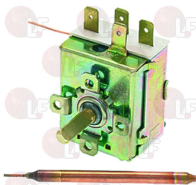

ASTORIA CMA 20302

3444004 THERMOSTAT TR2 0-90°C
D-shaped pin $\varnothing$ 6x4.6 mm
capillary 1500 mm - 15A 250V
bulb $\varnothing$ 6.5x95 mm
for Coffee machine (ASTORIA CMA) SIBILLA