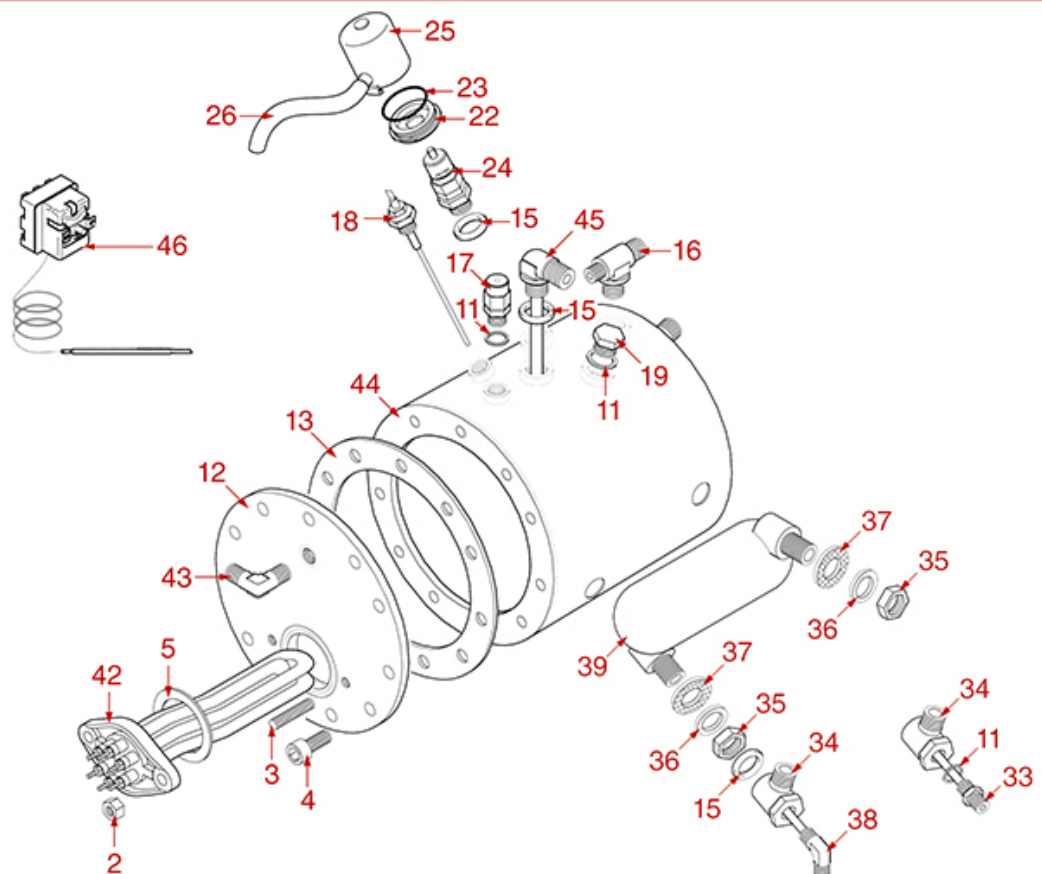

DIVINA
GLORIA
PERLA
PRATICNEW