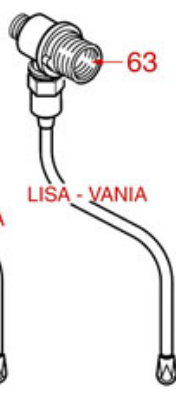

ASTORIA CMA

WATER/STEAM TAPS

ADRIA
ARGENTA
DENISE
DORA
LISA
PRATIC
VANIA

AS1001

Positions without LF code no.: upon request

ASTORIA CMA

Position	LF code no.	Description
1	1348451	STEAM TAP BODY
2	1186201	GASKET FLAT PTFE $\varnothing$ 21x16.8x2 mm
2	1186394	ASBESTOS FREE FLAT GASKET $\varnothing$ 22x17x2 mm
3	1250547	SPRING $\varnothing$ 11.5x16 mm
4	1186318	O-RING 03043 EPDM
5	1186334	WASHER
6	1186771	COPPER FLAT GASKET $\varnothing$ 8,5x5x1 mm
7	1449093	CHROME WATER SPRINKLER M10
8	1186550	O-RING M 0060-10 RED SILICONE
9	1449096	STAINLESS STEEL WATER SPRINKLER M8
10	1449098	CHROME PL.STEAM PIPE COMPLETE $\varnothing$ 8 mm
11	1449106	CHROME PL.STEAM PIPE COMPLETE $\varnothing$ 8 mm
12	1449101	STAINLESS STEEL STEAM PIPE COMPL. $\varnothing$ 8 mm
13	1449102	STAINLESS STEEL STEAM PIPE COMPL. $\varnothing$ 8 mm
14	1449105	STAINLESS STEEL STEAM PIPE COMPL. $\varnothing$ 8 mm
15	1449172	BURN PREVENTING HANDGRIP FOR PIPE $\varnothing$ 8 mm
16	1348453	NUT M 26x1.5
17	1348025	HEXAGONAL NUT M3
18	1186316	EPDM FLAT GASKET $\varnothing$ 15x4x4 mm 60 SH
18	1186527	FLAT EPDM GASKET $\varnothing$ 15x4x4 mm 80 SH
19	1324056	TAP PISTON
20	1324077	WATER/STEAM TAP PIN
21	1250223	RADIAL SEEGER RING $\varnothing$ 6 mm
22	1186377	GASKET HOLDER
23	1186333	COPPER FLAT GASKET $\varnothing$ 26x20x2 mm
23	1186340	ASBESTOS FREE FLAT GASKET $\varnothing$ 26x20x2 mm
24	1349458	TAP COUPLING
25	1186393	FLAT EPDM GASKET $\varnothing$ 12.5x8x9 mm
25	1786263	FLAT GASKET EPDM $\varnothing$ 12.5x8x9 mm
26	1186376	BRASS WASHER $\varnothing$ 12x8x1 mm FLAT
27	1348458	TAP NUT
28	1348321	WATER/STEAM TAP
28	1348452	WATER/STEAM TAP PIN ROD
29	1449100	CHROME HEXAGONAL NUT
36	1241452	STEAM TAP KNOB
38	1449116	WATER PIPE NOZZLE M9 $\varnothing$ 18 mm
39	1449099	WATER PIPE NOZZLE M10
41	1449095	CHROME COMPLETE WATER PIPE $\varnothing$ 8 mm
44	1349083	MIXER FITTING
45	1349136	FITTING $\varnothing$ 1/8"M-1/4"F
46	1120700	2-WAY SOLENOID VALVE PARKER 230V 50/60Hz
47	1160566	STAINLESS STEEL WATER FILTER $\varnothing$ 8 mm
49	1349111	FITTING $\varnothing$ 1/8"M 1/4"M
50	1349081	L-FITTING $\varnothing$ 1/4"M 1/4"M
54	1349102	FITTING $\varnothing$ 1/4"M-1/4"M
57	1241468	WATER TAP HANDLE
58	1241466	STEAM TAP KNOB
59	1241467	WATER TAP KNOB
60	1241451	STEAM TAP KNOB
61	1241453	WATER TAP KNOB
67	1186378	CONICAL PTFE SEAL $\varnothing$ 14x7x6 mm
67	1186626	O-RING 0114 EPDM
68	1250547	SPRING $\varnothing$ 11.5x16 mm
69	1449820	CHROME PLATED STEAM PIPE COMPLETE
69	1449821	CHROME PLATED STEAM PIPE COMPLETE
70	1449205	CHROME PLATED STEAM PIPE COMPLETE
71	1449204	ST.STEEL COMPLETE STEAM PIPE $\varnothing$ 8 mm
72	1449203	COMPLETE STAINLESS STEEL STEAM PIPE
100	1079030	KIT CAPPUCCINATORE ASTORIA/CMA