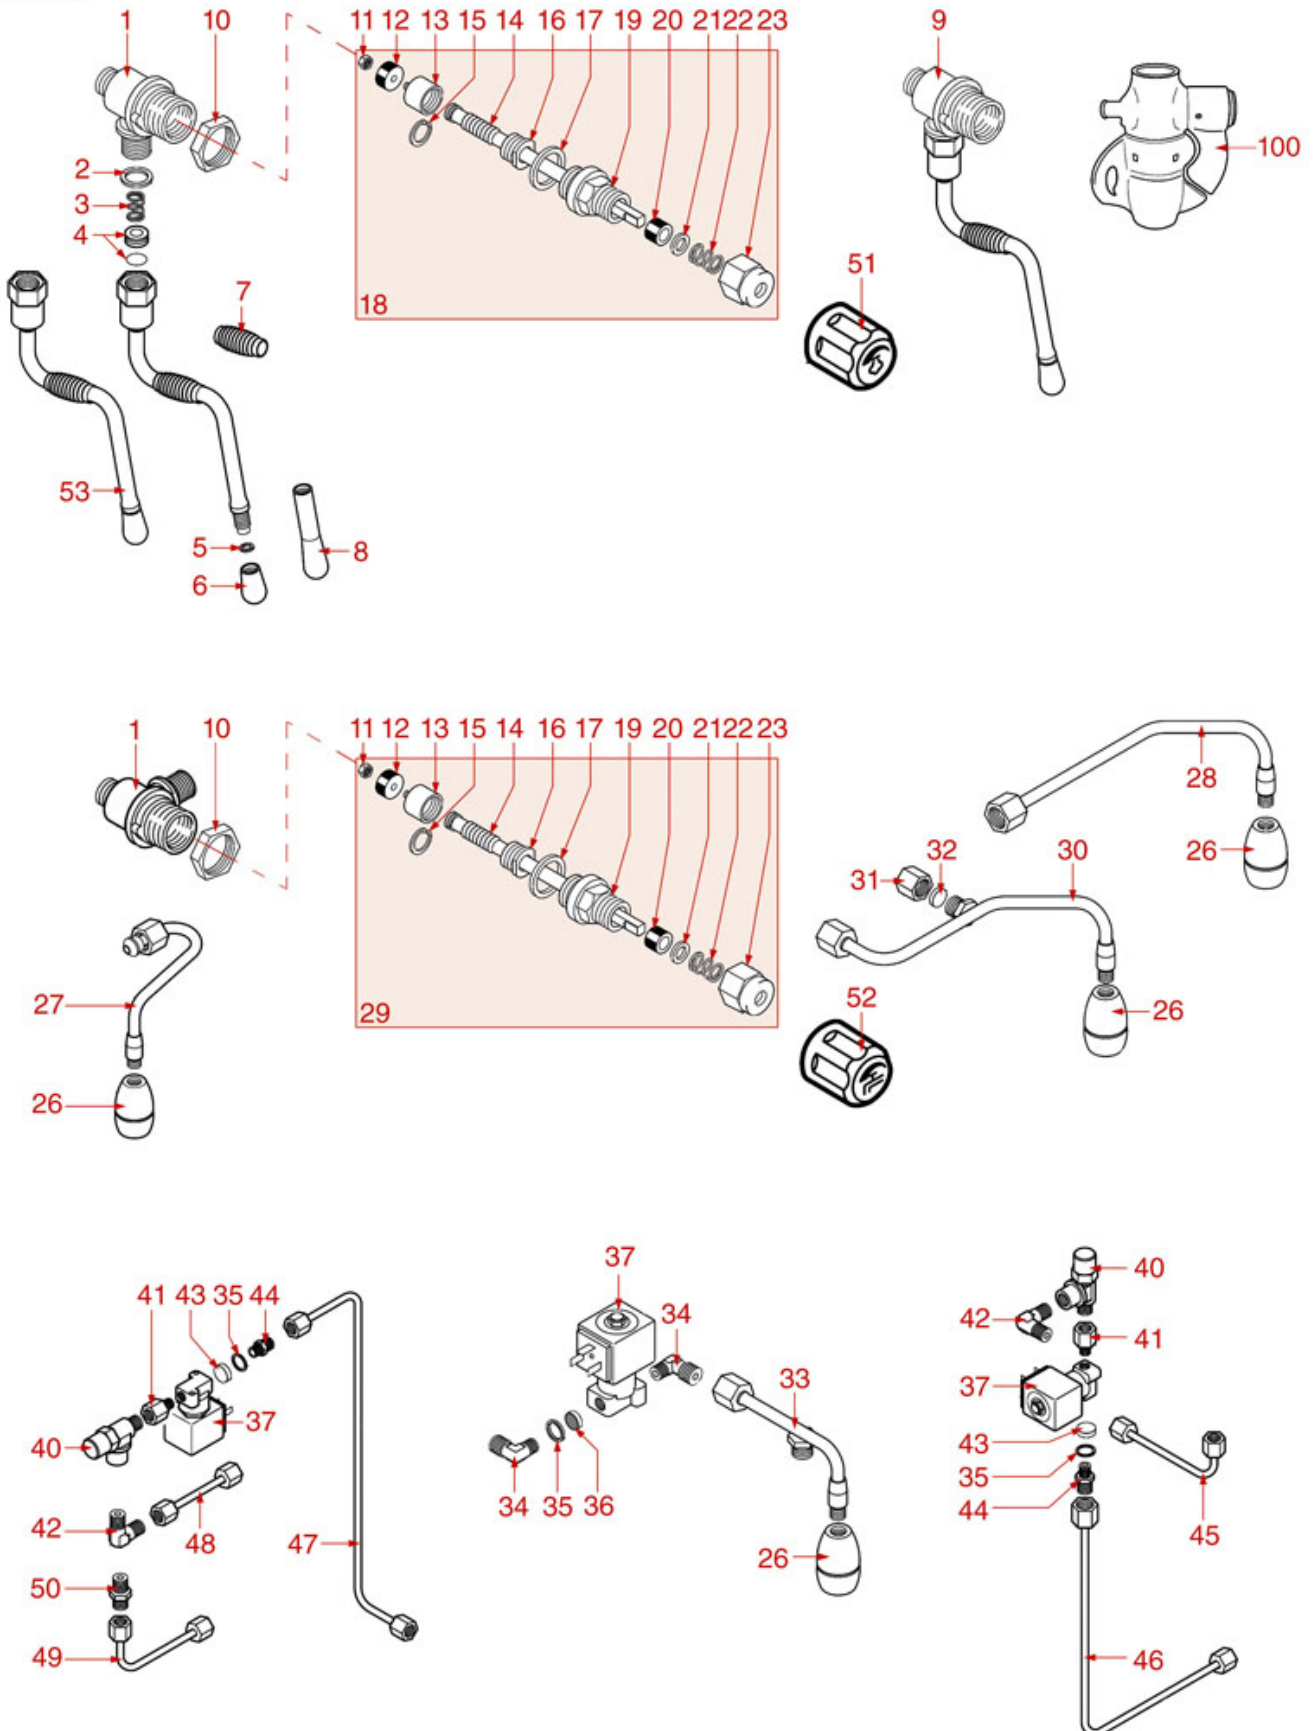

WATER/STEAM TAPS

DIVINA

ASTORIA CMA

Position	LF code no.	Description
1	1348451	STEAM TAP BODY
2	1186201	GASKET FLAT PTFE $\varnothing$ 21x16.8x2 mm
2	1186394	ASBESTOS FREE FLAT GASKET $\varnothing$ 22x17x2 mm
3	1250547	SPRING $\varnothing$ 11.5x16 mm
4	1186378	CONICAL PTFE SEAL $\varnothing$ 14x7x6 mm
4	1186626	O-RING 0114 EPDM
7	1186180	BURN PREVENTING RUBBERPIECE $\varnothing$ 10 mm
10	1348453	NUT M 26x1.5
11	1348025	HEXAGONAL NUT M3
12	1186316	EPDM FLAT GASKET $\varnothing$ 15x4x4 mm 60 SH
12	1186527	FLAT EPDM GASKET $\varnothing$ 15x4x4 mm 80 SH
13	1324056	TAP PISTON
15	1250223	RADIAL SEEGER RING $\varnothing$ 6 mm
16	1186377	GASKET HOLDER
17	1186333	COPPER FLAT GASKET $\varnothing$ 26x20x2 mm
17	1186340	ASBESTOS FREE FLAT GASKET $\varnothing$ 26x20x2 mm
18	1348077	WATER/STEAM TAP PIN ROD
19	1349458	TAP COUPLING
20	1186393	FLAT EPDM GASKET $\varnothing$ 12.5x8x9 mm
20	1786263	FLAT GASKET EPDM $\varnothing$ 12.5x8x9 mm
21	1186376	BRASS WASHER $\varnothing$ 12x8x1 mm FLAT
22	1250547	SPRING $\varnothing$ 11.5x16 mm
23	1348458	TAP NUT
26	1449097	STAINLESS STEEL WATER SPRINKLER M10
29	1348077	WATER/STEAM TAP PIN ROD
31	1439021	CAP $\varnothing$ 1/4" F HEIGHT 16 mm NUT 17 mm
34	1349079	L- FITTING $\varnothing$ 1/4" M 1/8" M
35	1186771	COPPER FLAT GASKET $\varnothing$ 8,5x5x1 mm
36	1160566	STAINLESS STEEL WATER FILTER $\varnothing$ 8 mm
37	1120700	2-WAY SOLENOID VALVE PARKER 230V 50/60Hz
40	1349083	MIXER FITTING
41	1349136	FITTING $\varnothing$ 1/8" M-1/4" F
42	1349081	L-FITTING $\varnothing$ 1/4" M 1/4" M
43	1160566	STAINLESS STEEL WATER FILTER $\varnothing$ 8 mm
44	1349111	FITTING $\varnothing$ 1/8" M 1/4" M
50	1349102	FITTING $\varnothing$ 1/4" M-1/4" M
51	1241452	STEAM TAP KNOB
52	1241468	WATER TAP HANDLE
53	1449103	STAINLESS STEEL STEAM PIPE COMPL. $\varnothing$ 10mm
100	1079030	KIT CAPPUCINATORE ASTORIA/CMA