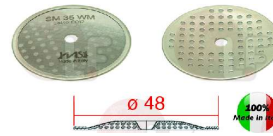

ASTORIA CMA

1460212 PRECISION SHOWER SCREEN ø 48 mm
central hole 5 mm - 80 holes ø 2 mm
Aisi 304 stainless steel - food-safe certified
wire membrane 35 µM
for Coffee machine (ASTORIA CMA) PLUS4YOU