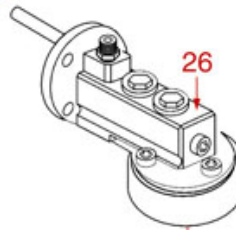

Suitable universal spare parts may not be included

BREW GROUP STANDARD AND BUSHING

STANDARD

STANDARD ITALY

PASSANTE-BUSHING PASSANT-SCHLAUFE

ASTORIA CMA

Position	LF code no.	Description
1	1528501	COUNTERSUNK HEAD SCREWS WITH SHELLM5x12
2	1081006	SHOWER SCREEN \varnothing 51.5 mm
2	1081007	SHOWER \varnothing 51.5 mm
3	1086501	SHOWER HOLDER DIFFUSER
4	1186622	FILTER HOLDER GASKET \varnothing 71x56x8 mm
4	1186678	FILTER HOLDER GASKET \varnothing 72x56x8.5 mm
4	1486029	GASKET FILTERHOLDER \varnothing 72x56x8.5 mm
4	1486030	GASKET FILTERHOLDER \varnothing 72x56x8 mm
4	1786062	FILTER HOLDER GASKET \varnothing 72x56x8 mm
5	1002501	FILTER HOLDER COUPLING
6	1186190	O-RING 04187 VITON
6	1186461	O-RING 0158 mm SILICONE
7	1184012	CYLINDER HEAD SCREW M5x10
8	1186771	COPPER FLAT GASKET \varnothing 8,5x5x1 mm
10	1186414	O-RING 0119 EPDM
11	1439003	CAP \varnothing 18 mm FOR BREW GROUP
12	1186619	COPPER FLAT GASKET \varnothing 18x14x1.5 mm
13	1349112	FITTING \varnothing 1/4"M-3/8"M
14	1324049	SUCTION PIPE M8
15	1449024	SUCTION PIPE
16	1186451	COFFEE GROUP GASKET \varnothing 88x40x2 mm
17	1186415	FLAT PTFE GASKET
18	1186611	O-RING 02025 RED SILICONE
18	1186612	O-RING 02025 VITON
19	1120330	3-WAY SOLENOID VALVE LUCIFER 240V 50Hz
19	1120335	3-WAY SOLENOID VALVE PARKER 230V 50/60Hz
20	1450551	DRAIN PIPE \varnothing 1/8"x92 mm
21	1455034	CYLINDER HEAD SCREW M4x10
22	1160566	STAINLESS STEEL WATER FILTER \varnothing 8 mm
24	1160501	WATER FILTER \varnothing 14x10x12 mm
25	1190003	RUBBER SHIM \varnothing 70x57x1 mm EPDM
28	1160339	BLIND FILTER
29	1160053	2 CUPS FILTER 14 gr
30	1160052	1 CUP FILTER 7 gr
31	1250002	S/STEEL FILTER LOCKING SPRING \varnothing 1.20 mm
31	1250101	FILTER BLOCKING SPRING \varnothing 1,00 mm INOX
32	1165013	FILTER HOLDER ASSY CMA ASTORIA
33	1186774	BURN PREVENTING RING FOR HANDLE
34	1241206	BLACK FILTER HOLDER HANDLE M12
35	1241469	CHROME PLATED CAP FOR FILTER HOLDER KNOB
36	1022003	CHROME-PLATED SPOUT EXTENSION \varnothing 3/8"
37	1022501	SINGLE SPOUT \varnothing 3/8"
39	1022506	DOUBLE SPOUT \varnothing 3/8"
40	1160345	2 CUPS FILTER 18 gr
41	1165006	FILTER HOLDER COFFEE MACHINES
42	1241501	FILTER HOLDER HANDLE M12
44	1186619	COPPER FLAT GASKET \varnothing 18x14x1.5 mm
45	1349018	FITTING \varnothing 3/8"M-1/4"M
46	1500004	NOZZLE M5x1 HOLE \varnothing 0.8 mm
48	1192208	EXCHANGER BREW GROUP COMPLETE
49	3120034	FEMALE LARGE CONNECTOR
50	1241067	FILTER KNOB M12
51	1192209	EXCHANGER BREW GROUP
52	1439048	BOILER CAP \varnothing 1/4"M
53	1500004	NOZZLE M5x1 HOLE \varnothing 0.8 mm
54	1190051	PAPER SEAL \varnothing 70x57x0.8 mm
55	1120334	3-WAY MECHANICAL COMPONENT LUCIFER
55	1120339	3-WAY MECHANICAL COMPONENT PARKER
56	1120332	COIL LUCIFER/PARKER 220/240V 9W 50Hz
56	1120336	COIL PARKER ZB09 9W 110/120V 50/60Hz
56	3120032	COIL PARKER ZB09 9W 220/240V 50/60Hz
57	1187002	COFFEE GROUP GASKET \varnothing 88x40x2 mm
57	1786058	COFFEE GROUP GASKET \varnothing 88x40x2 mm
58	1160529	2-CUP FILTER 14 GRAMS
59	1160050	1 CUP FILTER 6 gr