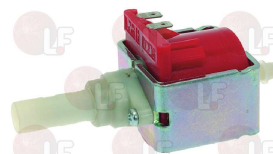

Vibrating pumps

1391001 SUPPORT 23036 L MODEL
support for pump fixing

ASTORIA CMA 26306

1122737 VIBRATORY PUMP EP5 48W 230V 50Hz
fittings \varnothing 1/8"- \varnothing 6 mm
pressure max 15 bar
water temperature max 20°C
integrated diode (1N 4007P)
lead connector 6.3x0.8 mm