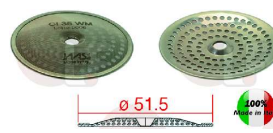

ASTORIA CMA

1460205 PRECISION SHOWER SCREEN ø 51.5 mm
central hole 5 mm - 119 holes ø 2 mm
Aisi 304 stainless steel - food-safe certified
wire membrane 35 µM
for Coffee machine (ASTORIA CMA)