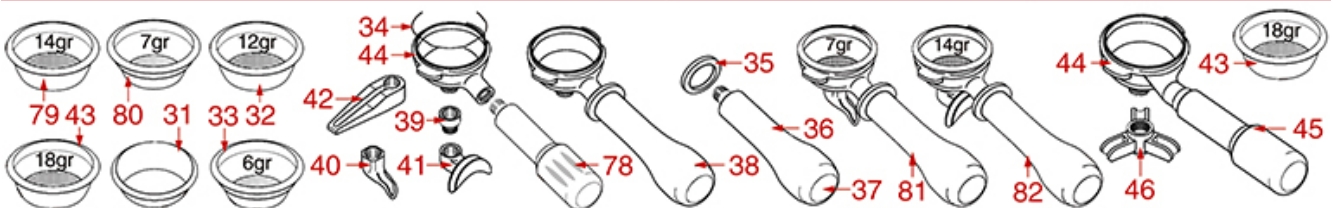

BREW GROUP CTS

DIVINA GLORIA PERLA 4D

DIVINA GLORIA

RAPALLO BRAVA

SIBILLA BRAVA

SIBILLA

ASTORIA CMA

Pos.	LF code no.	Description	Pos.	LF code no.	Description
1	1528011	SHOWER SCREW M5x20	74	3120032	COIL PARKER ZB09 9W 220/240V 50/60Hz
2	1528054	SHAPED S/STEEL WASHER ø 12x5x1 mm	75	1190003	RUBBER SHIM ø 70x57x1 mm EPDM
3	1081006	SHOWER SCREEN ø 51.5 mm	76	3120034	FEMALE LARGE CONNECTOR
3	1081007	SHOWER ø 51.5 mm	77	1187002	COFFEE GROUP GASKET ø 88x40x2 mm
4	1086501	SHOWER HOLDER DIFFUSER	77	1786058	COFFEE GROUP GASKET ø 88x40x2 mm
5	1186622	FILTER HOLDER GASKET ø 71x56x8 mm	78	1241067	FILTER KNOB M12
5	1186678	FILTER HOLDER GASKET ø 72x56x8.5 mm	79	1160053	2 CUPS FILTER 14 gr
5	1486029	GASKET FILTERHOLDER ø 72x56x8.5 mm	80	1160052	1 CUP FILTER 7 gr
5	1486030	GASKET FILTERHOLDER ø 72x56x8 mm			
5	1786062	FILTER HOLDER GASKET ø 72x56x8 mm			
6	1501300	BREW GROUP SPRAY NOZZLE ø 31.5 mm M18x2			
7	1450551	DRAIN PIPE ø 1/8"x92 mm			
8	1455034	CYLINDER HEAD SCREW M4x10			
9	1120330	3-WAY SOLENOID VALVE LUCIFER 240V 50Hz			
9	1120335	3-WAY SOLENOID VALVE PARKER 230V 50/60Hz			
11	1186611	O-RING 02025 RED SILICONE			
11	1186612	O-RING 02025 VITON			
12	1186415	FLAT PTFE GASKET			
13	1349103	FITTING ø 3/8"M-3/8"M			
14	1186772	O-RING GASKET M 0250-40 NBR			
15	1439034	CAP ø 28 mm FOR BREW GROUP			
16	3186287	O-RING 0123 EPDM			
18	1500300	NOZZLE M5x1 HOLE ø 0.7 mm			
19	1160517	WATER FILTER ø 8.5x22 mm			
20	1439035	CAP ø 18 mm FOR BREW GROUP			
21	1186770	PTFE FLAT GASKET ø 33x28x4 mm			
22	1186773	O-RING GASKET M 0170-30 NBR			
26	1528501	COUNTERSUNK HEAD SCREWS WITH SHELLM5x12			
27	1501301	BREW GROUP SPRAY NOZZLE M20x1.5			
28	1186189	PTFE FLAT GASKET ø 15x11x2 mm			
30	1192206	CTS NEUTRAL BREW GROUP			
31	1160339	BLIND FILTER			
32	1160529	2-CUP FILTER 14 GRAMS			
33	1160050	1 CUP FILTER 6 gr			
34	1250002	S/STEEL FILTER LOCKING SPRING ø 1.20 mm			
34	1250101	FILTER BLOCKING SPRING ø 1,00 mm INOX			
35	1186774	BURN PREVENTING RING FOR HANDLE			
36	1241206	BLACK FILTER HOLDER HANDLE M12			
37	1241469	CHROME PLATED CAP FOR FILTER HOLDER KNOB			
38	1165013	FILTER HOLDER ASSY CMA ASTORIA			
39	1022003	CHROME-PLATED SPOUT EXTENSION ø 3/8"			
40	1022501	SINGLE SPOUT ø 3/8"			
41	1022506	DOUBLE SPOUT ø 3/8"			
43	1160345	2 CUPS FILTER 18 gr			
44	1165006	FILTER HOLDER COFFEE MACHINES			
45	1241501	FILTER HOLDER HANDLE M12			
49	1186414	O-RING 0119 EPDM			
50	1439032	CAP ø 18 mm FOR BREW GROUP			
51	1186190	O-RING 04187 VITON			
52	1186451	COFFEE GROUP GASKET ø 88x40x2 mm			
53	1449024	SUCTION PIPE			
54	1324049	SUCTION PIPE M8			
55	1186772	O-RING GASKET M 0250-40 NBR			
60	1439033	CAP ø 14 mm FOR BREW GROUP			
62	1449094	SUCTION PIPE M8			
63	1349085	ELBOW FITTING ø 1/4"M-1/4"M			
65	1186223	O-RING 02056 EPDM			
68	1192204	EXTRACTABLE DELIVERY GROUP			
69	1349200	COUPLING ø 3/8"M-1/4"M INJECTOR			
70	1186619	COPPER FLAT GASKET ø 18x14x1.5 mm			
72	1190021	PAPER SEAL ø 66x58x0.8 mm			
72	1190051	PAPER SEAL ø 70x57x0.8 mm			
73	1120334	3-WAY MECHANICAL COMPONENT LUCIFER			
73	1120339	3-WAY MECHANICAL COMPONENT PARKER			
74	1120332	COIL LUCIFER/PARKER 220/240V 9W 50Hz			
74	1120336	COIL PARKER ZB09 9W 110/120V 50/60Hz			