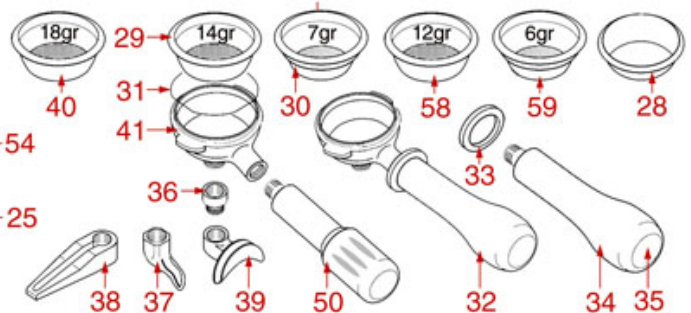

Suitable universal spare parts may not be included

BREW GROUP STANDARD AND BUSHING

STANDARD

STANDARD ITALY

PASSANTE-BUSHING PASSANT-SCHLAUFE

ASTORIA CMA

Position	LF code no.	Description
1	1528501	COUNTERSUNK HEAD SCREWS WITH SHELLM5x12
2	1081006	SHOWER SCREEN \varnothing 51.5 mm
2	1081007	SHOWER \varnothing 51.5 mm
3	1086501	SHOWER HOLDER DIFFUSER
4	1186622	FILTER HOLDER GASKET \varnothing 71x56x8 mm
4	1186678	FILTER HOLDER GASKET \varnothing 72x56x8.5 mm
4	1486029	GASKET FILTERHOLDER \varnothing 72x56x8.5 mm
4	1486030	GASKET FILTERHOLDER \varnothing 72x56x8 mm
4	1786062	FILTER HOLDER GASKET \varnothing 72x56x8 mm
5	1002501	FILTER HOLDER COUPLING
6	1186190	O-RING 04187 VITON
6	1186461	O-RING 0158 mm SILICONE
7	1184012	CYLINDER HEAD SCREW M5x10
8	1186771	COPPER FLAT GASKET \varnothing 8,5x5x1 mm
10	1186414	O-RING 0119 EPDM
11	1439003	CAP \varnothing 18 mm FOR BREW GROUP
12	1186619	COPPER FLAT GASKET \varnothing 18x14x1.5 mm
13	1349112	FITTING \varnothing 1/4"M-3/8"M
14	1324049	SUCTION PIPE M8
15	1449024	SUCTION PIPE
16	1186451	COFFEE GROUP GASKET \varnothing 88x40x2 mm
17	1186415	FLAT PTFE GASKET
18	1186611	O-RING 02025 RED SILICONE
18	1186612	O-RING 02025 VITON
19	1120330	3-WAY SOLENOID VALVE LUCIFER 240V 50Hz
19	1120335	3-WAY SOLENOID VALVE PARKER 230V 50/60Hz
20	1450551	DRAIN PIPE \varnothing 1/8"x92 mm
21	1455034	CYLINDER HEAD SCREW M4x10
22	1160566	STAINLESS STEEL WATER FILTER \varnothing 8 mm
24	1160501	WATER FILTER \varnothing 14x10x12 mm
25	1190003	RUBBER SHIM \varnothing 70x57x1 mm EPDM
28	1160339	BLIND FILTER
29	1160053	2 CUPS FILTER 14 gr
30	1160052	1 CUP FILTER 7 gr
31	1250002	S/STEEL FILTER LOCKING SPRING \varnothing 1.20 mm
31	1250101	FILTER BLOCKING SPRING \varnothing 1,00 mm INOX
32	1165013	FILTER HOLDER ASSY CMA ASTORIA
33	1186774	BURN PREVENTING RING FOR HANDLE
34	1241206	BLACK FILTER HOLDER HANDLE M12
35	1241469	CHROME PLATED CAP FOR FILTER HOLDER KNOB
36	1022003	CHROME-PLATED SPOUT EXTENSION \varnothing 3/8"
37	1022501	SINGLE SPOUT \varnothing 3/8"
39	1022506	DOUBLE SPOUT \varnothing 3/8"
40	1160345	2 CUPS FILTER 18 gr
41	1165006	FILTER HOLDER COFFEE MACHINES
42	1241501	FILTER HOLDER HANDLE M12
44	1186619	COPPER FLAT GASKET \varnothing 18x14x1.5 mm
45	1349018	FITTING \varnothing 3/8"M-1/4"M
46	1500004	NOZZLE M5x1 HOLE \varnothing 0.8 mm
48	1192208	EXCHANGER BREW GROUP COMPLETE
49	3120034	FEMALE LARGE CONNECTOR
50	1241067	FILTER KNOB M12
51	1192209	EXCHANGER BREW GROUP
52	1439048	BOILER CAP \varnothing 1/4"M
53	1500004	NOZZLE M5x1 HOLE \varnothing 0.8 mm
54	1190051	PAPER SEAL \varnothing 70x57x0.8 mm
55	1120334	3-WAY MECHANICAL COMPONENT LUCIFER
55	1120339	3-WAY MECHANICAL COMPONENT PARKER
56	1120332	COIL LUCIFER/PARKER 220/240V 9W 50Hz
56	1120336	COIL PARKER ZB09 9W 110/120V 50/60Hz
56	3120032	COIL PARKER ZB09 9W 220/240V 50/60Hz
57	1187002	COFFEE GROUP GASKET \varnothing 88x40x2 mm
57	1786058	COFFEE GROUP GASKET \varnothing 88x40x2 mm
58	1160529	2-CUP FILTER 14 GRAMS
59	1160050	1 CUP FILTER 6 gr