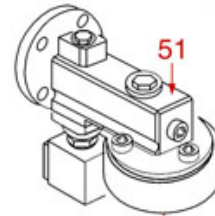

Suitable universal spare parts may not be included

BREW GROUP STANDARD AND BUSHING

STANDARD

STANDARD ITALY

PASSANTE-BUSHING PASSANT-SCHLAUFE

ASTORIA CMA

Position	LF code no.	Description
1	1528501	COUNTERSUNK HEAD SCREWS WITH SHELLM5x12
2	1081006	SHOWER SCREEN \varnothing 51.5 mm
2	1081007	SHOWER \varnothing 51.5 mm
3	1086501	SHOWER HOLDER DIFFUSER
4	1186622	FILTER HOLDER GASKET \varnothing 71x56x8 mm
4	1186678	FILTER HOLDER GASKET \varnothing 72x56x8.5 mm
4	1486029	GASKET FILTERHOLDER \varnothing 72x56x8.5 mm
4	1486030	GASKET FILTERHOLDER \varnothing 72x56x8 mm
4	1786062	FILTER HOLDER GASKET \varnothing 72x56x8 mm
5	1002501	FILTER HOLDER COUPLING
6	1186190	O-RING 04187 VITON
6	1186461	O-RING 0158 mm SILICONE
7	1184012	CYLINDER HEAD SCREW M5x10
8	1186771	COPPER FLAT GASKET \varnothing 8,5x5x1 mm
10	1186414	O-RING 0119 EPDM
11	1439003	CAP \varnothing 18 mm FOR BREW GROUP
12	1186619	COPPER FLAT GASKET \varnothing 18x14x1.5 mm
13	1349112	FITTING \varnothing 1/4"M-3/8"M
14	1324049	SUCTION PIPE M8
15	1449024	SUCTION PIPE
16	1186451	COFFEE GROUP GASKET \varnothing 88x40x2 mm
17	1186415	FLAT PTFE GASKET
18	1186611	O-RING 02025 RED SILICONE
18	1186612	O-RING 02025 VITON
19	1120330	3-WAY SOLENOID VALVE LUCIFER 240V 50Hz
19	1120335	3-WAY SOLENOID VALVE PARKER 230V 50/60Hz
20	1450551	DRAIN PIPE \varnothing 1/8"x92 mm
21	1455034	CYLINDER HEAD SCREW M4x10
22	1160566	STAINLESS STEEL WATER FILTER \varnothing 8 mm
24	1160501	WATER FILTER \varnothing 14x10x12 mm
25	1190003	RUBBER SHIM \varnothing 70x57x1 mm EPDM
28	1160339	BLIND FILTER
29	1160053	2 CUPS FILTER 14 gr
30	1160052	1 CUP FILTER 7 gr
31	1250002	S/STEEL FILTER LOCKING SPRING \varnothing 1.20 mm
31	1250101	FILTER BLOCKING SPRING \varnothing 1,00 mm INOX
32	1165013	FILTER HOLDER ASSY CMA ASTORIA
33	1186774	BURN PREVENTING RING FOR HANDLE
34	1241206	BLACK FILTER HOLDER HANDLE M12
35	1241469	CHROME PLATED CAP FOR FILTER HOLDER KNOB
36	1022003	CHROME-PLATED SPOUT EXTENSION \varnothing 3/8"
37	1022501	SINGLE SPOUT \varnothing 3/8"
39	1022506	DOUBLE SPOUT \varnothing 3/8"
40	1160345	2 CUPS FILTER 18 gr
41	1165006	FILTER HOLDER COFFEE MACHINES
42	1241501	FILTER HOLDER HANDLE M12
44	1186619	COPPER FLAT GASKET \varnothing 18x14x1.5 mm
45	1349018	FITTING \varnothing 3/8"M-1/4"M
46	1500004	NOZZLE M5x1 HOLE \varnothing 0.8 mm
48	1192208	EXCHANGER BREW GROUP COMPLETE
49	3120034	FEMALE LARGE CONNECTOR
50	1241067	FILTER KNOB M12
51	1192209	EXCHANGER BREW GROUP
52	1439048	BOILER CAP \varnothing 1/4"M
53	1500004	NOZZLE M5x1 HOLE \varnothing 0.8 mm
54	1190051	PAPER SEAL \varnothing 70x57x0.8 mm
55	1120334	3-WAY MECHANICAL COMPONENT LUCIFER
55	1120339	3-WAY MECHANICAL COMPONENT PARKER
56	1120332	COIL LUCIFER/PARKER 220/240V 9W 50Hz
56	1120336	COIL PARKER ZB09 9W 110/120V 50/60Hz
56	3120032	COIL PARKER ZB09 9W 220/240V 50/60Hz
57	1187002	COFFEE GROUP GASKET \varnothing 88x40x2 mm
57	1786058	COFFEE GROUP GASKET \varnothing 88x40x2 mm
58	1160529	2-CUP FILTER 14 GRAMS
59	1160050	1 CUP FILTER 6 gr