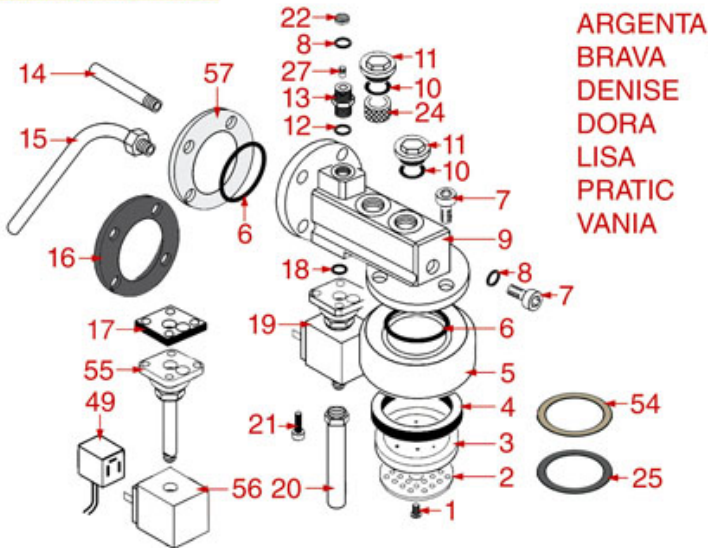

Suitable universal spare parts may not be included

BREW GROUP STANDARD AND BUSHING

STANDARD

STANDARD ITALY

PASSANTE-BUSHING PASSANT-SCHLAUFE

ASTORIA CMA

Position	LF code no.	Description
1	1528501	COUNTERSUNK HEAD SCREWS WITH SHELLM5x12
2	1081006	SHOWER SCREEN \varnothing 51.5 mm
2	1081007	SHOWER \varnothing 51.5 mm
3	1086501	SHOWER HOLDER DIFFUSER
4	1186622	FILTER HOLDER GASKET \varnothing 71x56x8 mm
4	1186678	FILTER HOLDER GASKET \varnothing 72x56x8.5 mm
4	1486029	GASKET FILTERHOLDER \varnothing 72x56x8.5 mm
4	1486030	GASKET FILTERHOLDER \varnothing 72x56x8 mm
4	1786062	FILTER HOLDER GASKET \varnothing 72x56x8 mm
5	1002501	FILTER HOLDER COUPLING
6	1186190	O-RING 04187 VITON
6	1186461	O-RING 0158 mm SILICONE
7	1184012	CYLINDER HEAD SCREW M5x10
8	1186771	COPPER FLAT GASKET \varnothing 8,5x5x1 mm
10	1186414	O-RING 0119 EPDM
11	1439003	CAP \varnothing 18 mm FOR BREW GROUP
12	1186619	COPPER FLAT GASKET \varnothing 18x14x1.5 mm
13	1349112	FITTING \varnothing 1/4"M-3/8"M
14	1324049	SUCTION PIPE M8
15	1449024	SUCTION PIPE
16	1186451	COFFEE GROUP GASKET \varnothing 88x40x2 mm
17	1186415	FLAT PTFE GASKET
18	1186611	O-RING 02025 RED SILICONE
18	1186612	O-RING 02025 VITON
19	1120330	3-WAY SOLENOID VALVE LUCIFER 240V 50Hz
19	1120335	3-WAY SOLENOID VALVE PARKER 230V 50/60Hz
20	1450551	DRAIN PIPE \varnothing 1/8"x92 mm
21	1455034	CYLINDER HEAD SCREW M4x10
22	1160566	STAINLESS STEEL WATER FILTER \varnothing 8 mm
24	1160501	WATER FILTER \varnothing 14x10x12 mm
25	1190003	RUBBER SHIM \varnothing 70x57x1 mm EPDM
28	1160339	BLIND FILTER
29	1160053	2 CUPS FILTER 14 gr
30	1160052	1 CUP FILTER 7 gr
31	1250002	S/STEEL FILTER LOCKING SPRING \varnothing 1.20 mm
31	1250101	FILTER BLOCKING SPRING \varnothing 1,00 mm INOX
32	1165013	FILTER HOLDER ASSY CMA ASTORIA
33	1186774	BURN PREVENTING RING FOR HANDLE
34	1241206	BLACK FILTER HOLDER HANDLE M12
35	1241469	CHROME PLATED CAP FOR FILTER HOLDER KNOB
36	1022003	CHROME-PLATED SPOUT EXTENSION \varnothing 3/8"
37	1022501	SINGLE SPOUT \varnothing 3/8"
39	1022506	DOUBLE SPOUT \varnothing 3/8"
40	1160345	2 CUPS FILTER 18 gr
41	1165006	FILTER HOLDER COFFEE MACHINES
42	1241501	FILTER HOLDER HANDLE M12
44	1186619	COPPER FLAT GASKET \varnothing 18x14x1.5 mm
45	1349018	FITTING \varnothing 3/8"M-1/4"M
46	1500004	NOZZLE M5x1 HOLE \varnothing 0.8 mm
48	1192208	EXCHANGER BREW GROUP COMPLETE
49	3120034	FEMALE LARGE CONNECTOR
50	1241067	FILTER KNOB M12
51	1192209	EXCHANGER BREW GROUP
52	1439048	BOILER CAP \varnothing 1/4"M
53	1500004	NOZZLE M5x1 HOLE \varnothing 0.8 mm
54	1190051	PAPER SEAL \varnothing 70x57x0.8 mm
55	1120334	3-WAY MECHANICAL COMPONENT LUCIFER
55	1120339	3-WAY MECHANICAL COMPONENT PARKER
56	1120332	COIL LUCIFER/PARKER 220/240V 9W 50Hz
56	1120336	COIL PARKER ZB09 9W 110/120V 50/60Hz
56	3120032	COIL PARKER ZB09 9W 220/240V 50/60Hz
57	1187002	COFFEE GROUP GASKET \varnothing 88x40x2 mm
57	1786058	COFFEE GROUP GASKET \varnothing 88x40x2 mm
58	1160529	2-CUP FILTER 14 GRAMS
59	1160050	1 CUP FILTER 6 gr