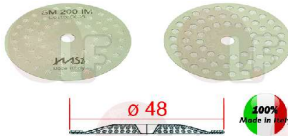

Shower screens for brew group

1460210 PRECISION SHOWER SCREEN ø 48 mm
central hole 5 mm - 63 holes ø 3 mm
Aisi 316 stainless steel - food-safe certified
integrated membrane 200 µM
for Coffee machine (ASTORIA CMA) PLUS4YOU