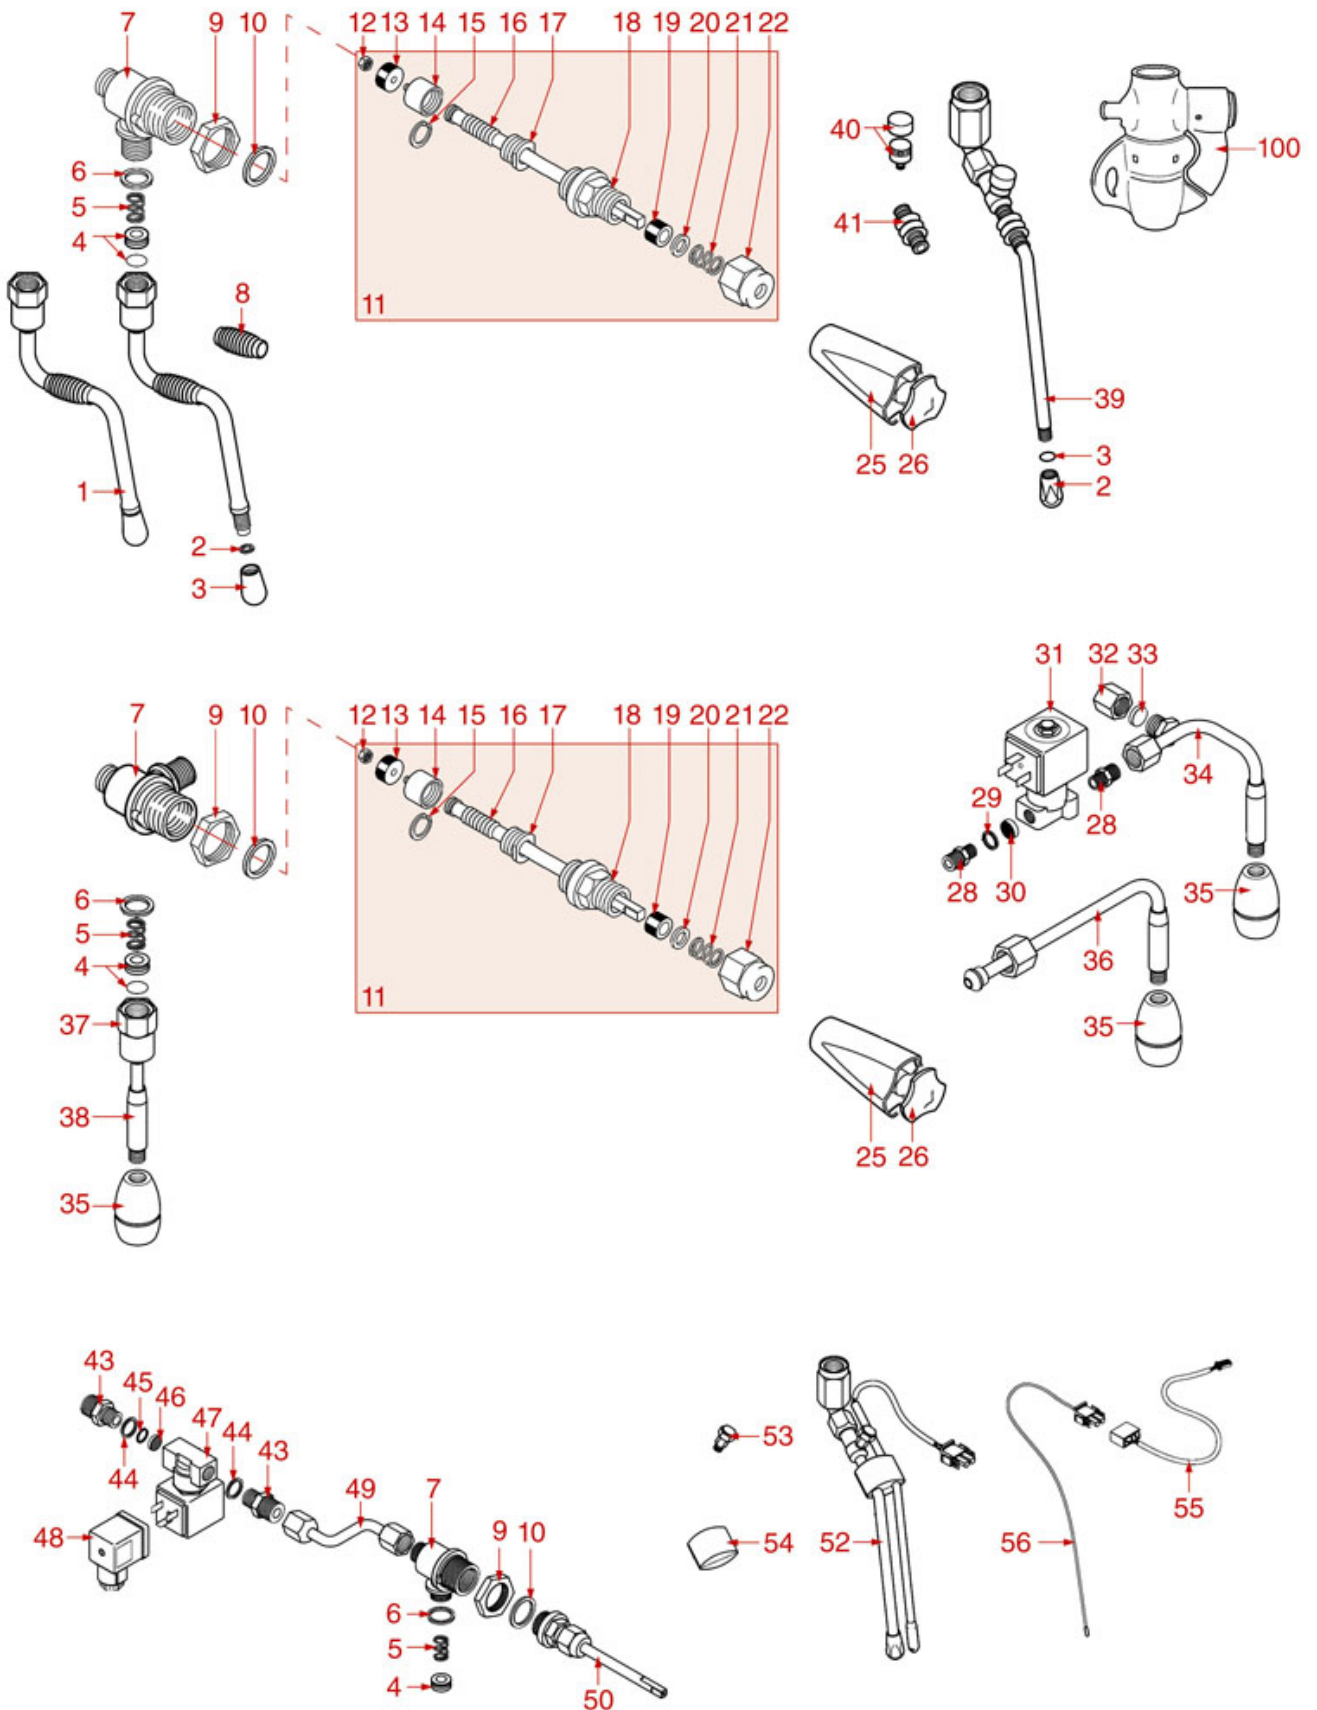

WATER/STEAM TAPS

GLORIA

ASTORIA CMA

Position	LF code no.	Description
1	1449103	STAINLESS STEEL STEAM PIPE COMPL. ø 10mm
3	1186550	O-RING M 0060-10 RED SILICONE
4	1186378	CONICAL PTFE SEAL ø 14x7x6 mm
4	1186626	O-RING 0114 EPDM
5	1250547	SPRING ø 11.5x16 mm
6	1186201	GASKET FLAT PTFE ø 21x16.8x2 mm
6	1186394	ASBESTOS FREE FLAT GASKET ø 22x17x2 mm
7	1348451	STEAM TAP BODY
8	1186180	BURN PREVENTING RUBBERPIECE ø 10 mm
9	1348453	NUT M 26x1.5
10	1186333	COPPER FLAT GASKET ø 26x20x2 mm
10	1186340	ASBESTOS FREE FLAT GASKET ø 26x20x2 mm
11	1348076	WATER/STEAM TAP PIN ROD
12	1348025	HEXAGONAL NUT M3
13	1186316	EPDM FLAT GASKET ø 15x4x4 mm 60 SH
13	1186527	FLAT EPDM GASKET ø 15x4x4 mm 80 SH
14	1324056	TAP PISTON
15	1250223	RADIAL SEEGER RING ø 6 mm
17	1186377	GASKET HOLDER
18	1349458	TAP COUPLING
19	1186393	FLAT EPDM GASKET ø 12.5x8x9 mm
19	1786263	FLAT GASKET EPDM ø 12.5x8x9 mm
20	1186376	BRASS WASHER ø 12x8x1 mm FLAT
21	1250547	SPRING ø 11.5x16 mm
22	1348458	TAP NUT
25	1241094	WATER/STEAM TAP KNOB
26	1241095	CAP FOR KNOB
28	1349111	FITTING ø 1/8"M 1/4"M
29	1186771	COPPER FLAT GASKET ø 8,5x5x1 mm
30	1160566	STAINLESS STEEL WATER FILTER ø 8 mm
31	1120700	2-WAY SOLENOID VALVE PARKER 230V 50/60Hz
32	1439021	CAP ø 1/4"F HEIGHT 16 mm NUT 17 mm
35	1449097	STAINLESS STEEL WATER SPRINKLER M10
37	1449100	CHROME HEXAGONAL NUT
43	1349112	FITTING ø 1/4"M-3/8"M
44	1186619	COPPER FLAT GASKET ø 18x14x1.5 mm
45	1186717	O-RING 02031 VITON
100	1079030	KIT CAPPUCINATORE ASTORIA/CMA