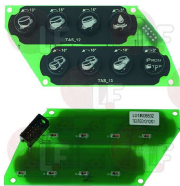

ASTORIA CMA 18371106

1319499 8 BUTTONS PUSH-BUTTON PANEL SX
for Coffee machine (ASTORIA CMA) PLUS4YOU