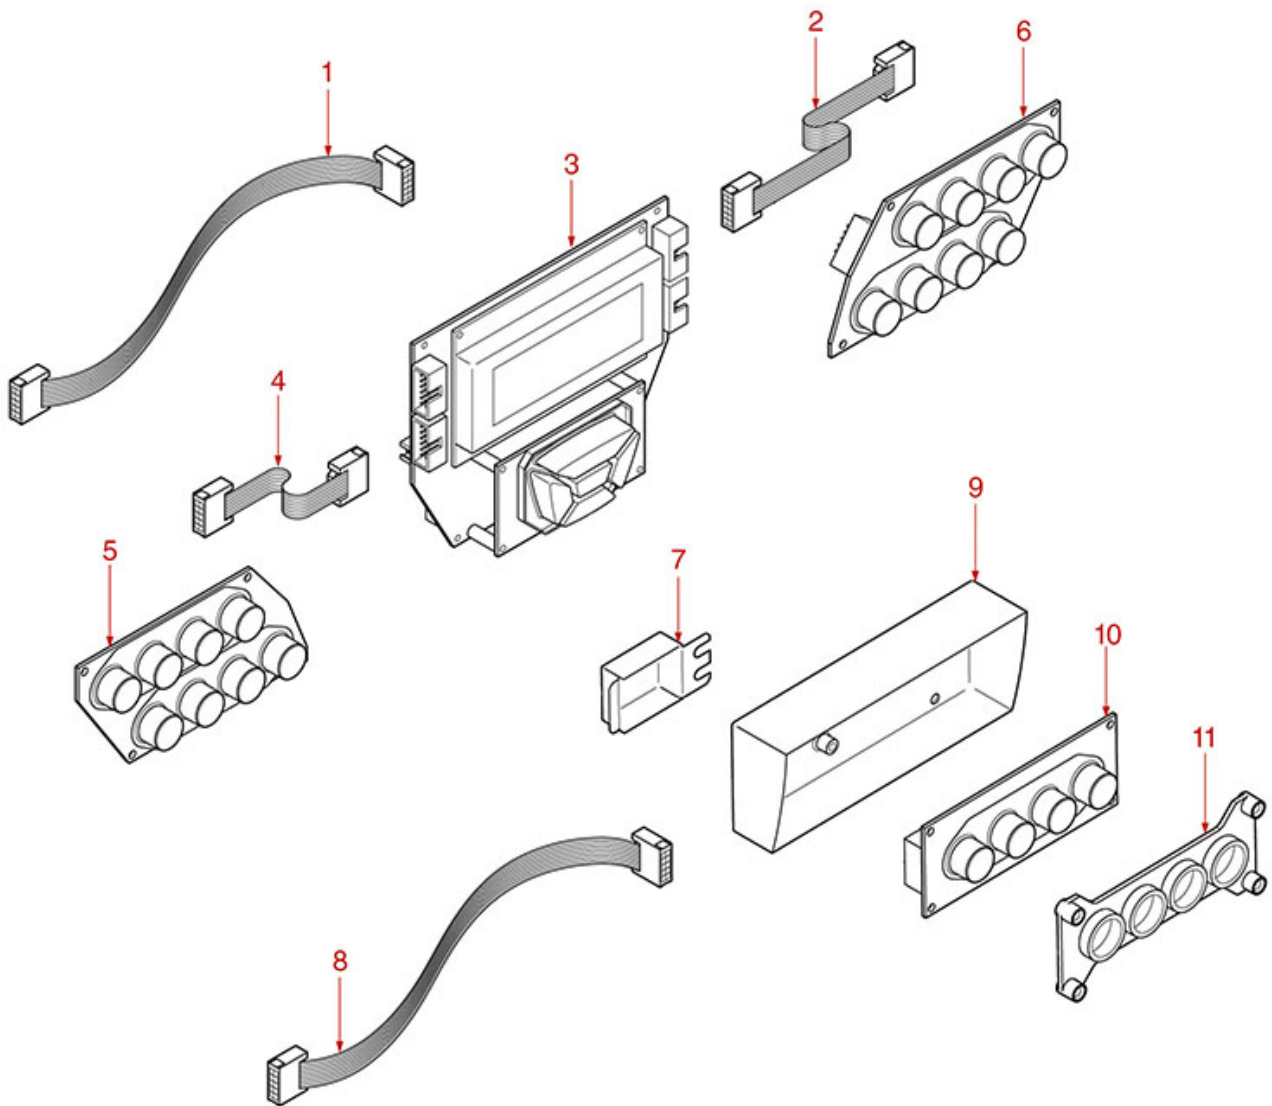

PUSH-BUTTONS PLUS 4 YOU

PLUS 4 YOU

ASTORIA CMA

Position	LF code no.	Description
1	1050022	10 POLES FLAT CABLE 1350 mm
2	1050020	10 POLES FLAT CABLE 300 mm
3	1390120	ELECTRONIC CIRCUIT BOARD DISPLAY
4	1050021	10 POLES FLAT CABLE 100 mm
5	1319499	8 BUTTONS PUSH-BUTTON PANEL SX
6	1319500	8 BUTTONS PUSH-BUTTON PANEL DX