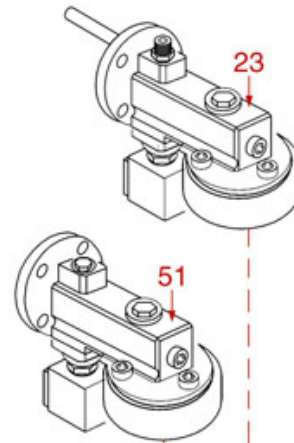

Suitable universal spare parts may not be included

BREW GROUP STANDARD AND BUSHING

STANDARD

STANDARD ITALY

PASSANTE-BUSHING PASSANT-SCHLAUFE

ASTORIA CMA

Position	LF code no.	Description
1	1528501	COUNTERSUNK HEAD SCREWS WITH SHELLM5x12
2	1081006	SHOWER SCREEN \varnothing 51.5 mm
2	1081007	SHOWER \varnothing 51.5 mm
3	1086501	SHOWER HOLDER DIFFUSER
4	1186622	FILTER HOLDER GASKET \varnothing 71x56x8 mm
4	1186678	FILTER HOLDER GASKET \varnothing 72x56x8.5 mm
4	1486029	GASKET FILTERHOLDER \varnothing 72x56x8.5 mm
4	1486030	GASKET FILTERHOLDER \varnothing 72x56x8 mm
4	1786062	FILTER HOLDER GASKET \varnothing 72x56x8 mm
5	1002501	FILTER HOLDER COUPLING
6	1186190	O-RING 04187 VITON
6	1186461	O-RING 0158 mm SILICONE
7	1184012	CYLINDER HEAD SCREW M5x10
8	1186771	COPPER FLAT GASKET \varnothing 8,5x5x1 mm
10	1186414	O-RING 0119 EPDM
11	1439003	CAP \varnothing 18 mm FOR BREW GROUP
12	1186619	COPPER FLAT GASKET \varnothing 18x14x1.5 mm
13	1349112	FITTING \varnothing 1/4"M-3/8"M
14	1324049	SUCTION PIPE M8
15	1449024	SUCTION PIPE
16	1186451	COFFEE GROUP GASKET \varnothing 88x40x2 mm
17	1186415	FLAT PTFE GASKET
18	1186611	O-RING 02025 RED SILICONE
18	1186612	O-RING 02025 VITON
19	1120330	3-WAY SOLENOID VALVE LUCIFER 240V 50Hz
19	1120335	3-WAY SOLENOID VALVE PARKER 230V 50/60Hz
20	1450551	DRAIN PIPE \varnothing 1/8"x92 mm
21	1455034	CYLINDER HEAD SCREW M4x10
22	1160566	STAINLESS STEEL WATER FILTER \varnothing 8 mm
24	1160501	WATER FILTER \varnothing 14x10x12 mm
25	1190003	RUBBER SHIM \varnothing 70x57x1 mm EPDM
28	1160339	BLIND FILTER
29	1160053	2 CUPS FILTER 14 gr
30	1160052	1 CUP FILTER 7 gr
31	1250002	S/STEEL FILTER LOCKING SPRING \varnothing 1.20 mm
31	1250101	FILTER BLOCKING SPRING \varnothing 1,00 mm INOX
32	1165013	FILTER HOLDER ASSY CMA ASTORIA
33	1186774	BURN PREVENTING RING FOR HANDLE
34	1241206	BLACK FILTER HOLDER HANDLE M12
35	1241469	CHROME PLATED CAP FOR FILTER HOLDER KNOB
36	1022003	CHROME-PLATED SPOUT EXTENSION \varnothing 3/8"
37	1022501	SINGLE SPOUT \varnothing 3/8"
39	1022506	DOUBLE SPOUT \varnothing 3/8"
40	1160345	2 CUPS FILTER 18 gr
41	1165006	FILTER HOLDER COFFEE MACHINES
42	1241501	FILTER HOLDER HANDLE M12
44	1186619	COPPER FLAT GASKET \varnothing 18x14x1.5 mm
45	1349018	FITTING \varnothing 3/8"M-1/4"M
46	1500004	NOZZLE M5x1 HOLE \varnothing 0.8 mm
48	1192208	EXCHANGER BREW GROUP COMPLETE
49	3120034	FEMALE LARGE CONNECTOR
50	1241067	FILTER KNOB M12
51	1192209	EXCHANGER BREW GROUP
52	1439048	BOILER CAP \varnothing 1/4"M
53	1500004	NOZZLE M5x1 HOLE \varnothing 0.8 mm
54	1190051	PAPER SEAL \varnothing 70x57x0.8 mm
55	1120334	3-WAY MECHANICAL COMPONENT LUCIFER
55	1120339	3-WAY MECHANICAL COMPONENT PARKER
56	1120332	COIL LUCIFER/PARKER 220/240V 9W 50Hz
56	1120336	COIL PARKER ZB09 9W 110/120V 50/60Hz
56	3120032	COIL PARKER ZB09 9W 220/240V 50/60Hz
57	1187002	COFFEE GROUP GASKET \varnothing 88x40x2 mm
57	1786058	COFFEE GROUP GASKET \varnothing 88x40x2 mm
58	1160529	2-CUP FILTER 14 GRAMS
59	1160050	1 CUP FILTER 6 gr