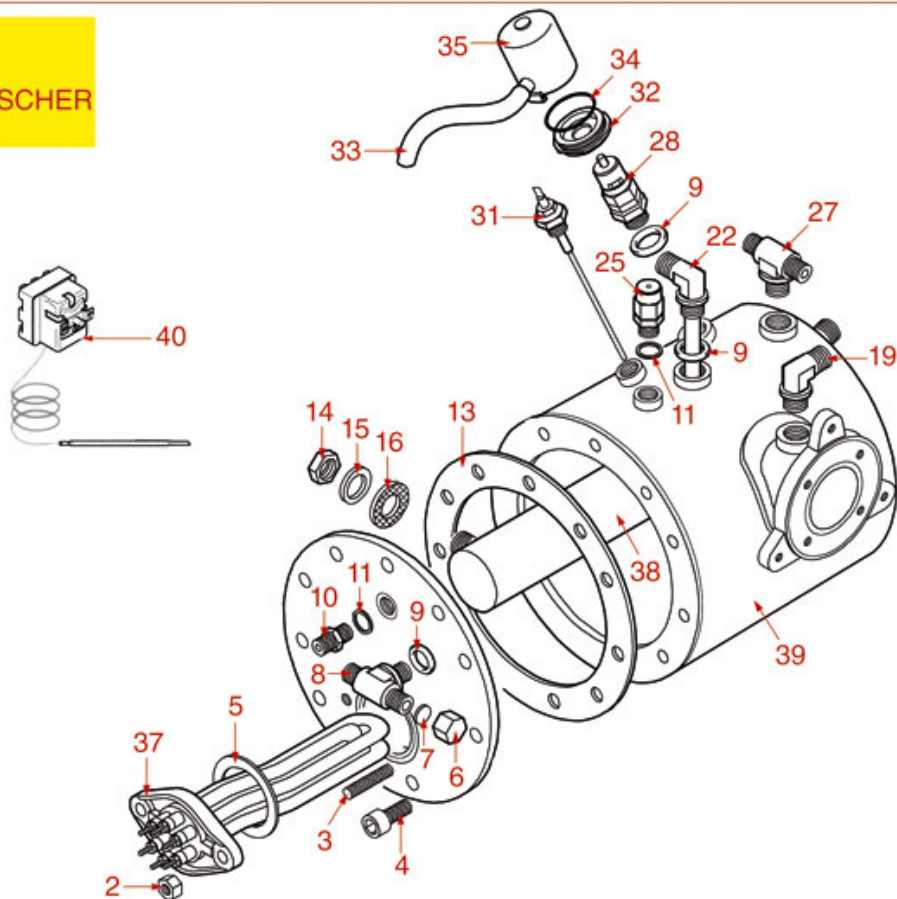

CARTUCCIA
EXCHANGER
EINSATZ AUSTAUSCHER
CARTUCHO