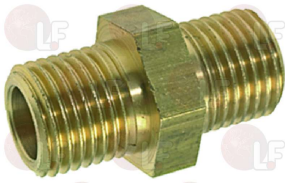

ASTORIA CMA 23210

ASTORIA CMA 25691003

1349103 FITTING $\varnothing$ 3/8"M-3/8"M

1349202 FITTING 3/8M-3/8M
with filter lodging
for Coffee machine (ASTORIA CMA) ARGENTA - CK
CKE - CKX - CKXE - DIVINA - DORA - GLORIA
GLORIA R12 - PERLA 4D - PRATIC - PRATIC NEW
RAPALLO - RAPALLO AL - SIBILLA

ASTORIA CMA 25687

ASTORIA CMA 25687002

ASTORIA CMA 25732

1349267 HOSE-END FITTING $\varnothing$ 1/8"F - $\varnothing$ 7 mm
for delivery group solenoid valve
for Coffee machine (ASTORIA CMA) PLUS4YOU
SIBILLA

1349079 L- FITTING $\varnothing$ 1/4"M 1/8"M