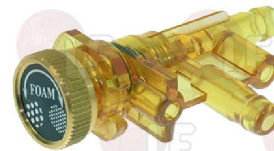

ASTORIA CMA 30499003

1. **1079030 KIT CAPPUCCINATORE ASTORIA/CMA**