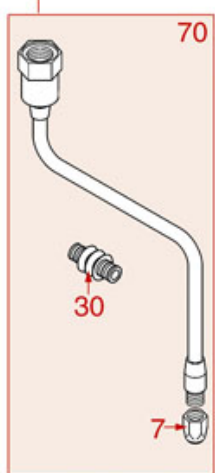

ASTORIA CMA

WATER/STEAM TAPS

ADRIA
ARGENTA
DENISE
DORA
LISA
PRATIC
VANIA

AS1001

Positions without LF code no.: upon request

ASTORIA CMA

Position	LF code no.	Description
1	1348451	STEAM TAP BODY
2	1186201	GASKET FLAT PTFE $\varnothing$ 21x16.8x2 mm
2	1186394	ASBESTOS FREE FLAT GASKET $\varnothing$ 22x17x2 mm
3	1250547	SPRING $\varnothing$ 11.5x16 mm
4	1186318	O-RING 03043 EPDM
5	1186334	WASHER
6	1186771	COPPER FLAT GASKET $\varnothing$ 8,5x5x1 mm
7	1449093	CHROME WATER SPRINKLER M10
8	1186550	O-RING M 0060-10 RED SILICONE
9	1449096	STAINLESS STEEL WATER SPRINKLER M8
10	1449098	CHROME PL.STEAM PIPE COMPLETE $\varnothing$ 8 mm
11	1449106	CHROME PL.STEAM PIPE COMPLETE $\varnothing$ 8 mm
12	1449101	STAINLESS STEEL STEAM PIPE COMPL. $\varnothing$ 8 mm
13	1449102	STAINLESS STEEL STEAM PIPE COMPL. $\varnothing$ 8 mm
14	1449105	STAINLESS STEEL STEAM PIPE COMPL. $\varnothing$ 8 mm
15	1449172	BURN PREVENTING HANDGRIP FOR PIPE $\varnothing$ 8 mm
16	1348453	NUT M 26x1.5
17	1348025	HEXAGONAL NUT M3
18	1186316	EPDM FLAT GASKET $\varnothing$ 15x4x4 mm 60 SH
18	1186527	FLAT EPDM GASKET $\varnothing$ 15x4x4 mm 80 SH
19	1324056	TAP PISTON
20	1324077	WATER/STEAM TAP PIN
21	1250223	RADIAL SEEGER RING $\varnothing$ 6 mm
22	1186377	GASKET HOLDER
23	1186333	COPPER FLAT GASKET $\varnothing$ 26x20x2 mm
23	1186340	ASBESTOS FREE FLAT GASKET $\varnothing$ 26x20x2 mm
24	1349458	TAP COUPLING
25	1186393	FLAT EPDM GASKET $\varnothing$ 12.5x8x9 mm
25	1786263	FLAT GASKET EPDM $\varnothing$ 12.5x8x9 mm
26	1186376	BRASS WASHER $\varnothing$ 12x8x1 mm FLAT
27	1348458	TAP NUT
28	1348321	WATER/STEAM TAP
28	1348452	WATER/STEAM TAP PIN ROD
29	1449100	CHROME HEXAGONAL NUT
36	1241452	STEAM TAP KNOB
38	1449116	WATER PIPE NOZZLE M9 $\varnothing$ 18 mm
39	1449099	WATER PIPE NOZZLE M10
41	1449095	CHROME COMPLETE WATER PIPE $\varnothing$ 8 mm
44	1349083	MIXER FITTING
45	1349136	FITTING $\varnothing$ 1/8"M-1/4"F
46	1120700	2-WAY SOLENOID VALVE PARKER 230V 50/60Hz
47	1160566	STAINLESS STEEL WATER FILTER $\varnothing$ 8 mm
49	1349111	FITTING $\varnothing$ 1/8"M 1/4"M
50	1349081	L-FITTING $\varnothing$ 1/4"M 1/4"M
54	1349102	FITTING $\varnothing$ 1/4"M-1/4"M
57	1241468	WATER TAP HANDLE
58	1241466	STEAM TAP KNOB
59	1241467	WATER TAP KNOB
60	1241451	STEAM TAP KNOB
61	1241453	WATER TAP KNOB
67	1186378	CONICAL PTFE SEAL $\varnothing$ 14x7x6 mm
67	1186626	O-RING 0114 EPDM
68	1250547	SPRING $\varnothing$ 11.5x16 mm
69	1449820	CHROME PLATED STEAM PIPE COMPLETE
69	1449821	CHROME PLATED STEAM PIPE COMPLETE
70	1449205	CHROME PLATED STEAM PIPE COMPLETE
71	1449204	ST.STEEL COMPLETE STEAM PIPE $\varnothing$ 8 mm
72	1449203	COMPLETE STAINLESS STEEL STEAM PIPE
100	1079030	KIT CAPPUCCINATORE ASTORIA/CMA