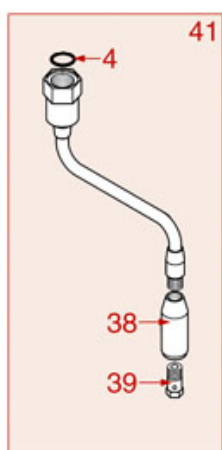

ASTORIA CMA

WATER/STEAM TAPS

ADRIA
ARGENTA
DENISE
DORA
LISA
PRATIC
VANIA

AS1001

Positions without LF code no.: upon request

ASTORIA CMA

Position	LF code no.	Description
1	1348451	STEAM TAP BODY
2	1186201	GASKET FLAT PTFE $\varnothing$ 21x16.8x2 mm
2	1186394	ASBESTOS FREE FLAT GASKET $\varnothing$ 22x17x2 mm
3	1250547	SPRING $\varnothing$ 11.5x16 mm
4	1186318	O-RING 03043 EPDM
5	1186334	WASHER
6	1186771	COPPER FLAT GASKET $\varnothing$ 8,5x5x1 mm
7	1449093	CHROME WATER SPRINKLER M10
8	1186550	O-RING M 0060-10 RED SILICONE
9	1449096	STAINLESS STEEL WATER SPRINKLER M8
10	1449098	CHROME PL.STEAM PIPE COMPLETE $\varnothing$ 8 mm
11	1449106	CHROME PL.STEAM PIPE COMPLETE $\varnothing$ 8 mm
12	1449101	STAINLESS STEEL STEAM PIPE COMPL. $\varnothing$ 8 mm
13	1449102	STAINLESS STEEL STEAM PIPE COMPL. $\varnothing$ 8 mm
14	1449105	STAINLESS STEEL STEAM PIPE COMPL. $\varnothing$ 8 mm
15	1449172	BURN PREVENTING HANDGRIP FOR PIPE $\varnothing$ 8 mm
16	1348453	NUT M 26x1.5
17	1348025	HEXAGONAL NUT M3
18	1186316	EPDM FLAT GASKET $\varnothing$ 15x4x4 mm 60 SH
18	1186527	FLAT EPDM GASKET $\varnothing$ 15x4x4 mm 80 SH
19	1324056	TAP PISTON
20	1324077	WATER/STEAM TAP PIN
21	1250223	RADIAL SEEGER RING $\varnothing$ 6 mm
22	1186377	GASKET HOLDER
23	1186333	COPPER FLAT GASKET $\varnothing$ 26x20x2 mm
23	1186340	ASBESTOS FREE FLAT GASKET $\varnothing$ 26x20x2 mm
24	1349458	TAP COUPLING
25	1186393	FLAT EPDM GASKET $\varnothing$ 12.5x8x9 mm
25	1786263	FLAT GASKET EPDM $\varnothing$ 12.5x8x9 mm
26	1186376	BRASS WASHER $\varnothing$ 12x8x1 mm FLAT
27	1348458	TAP NUT
28	1348321	WATER/STEAM TAP
28	1348452	WATER/STEAM TAP PIN ROD
29	1449100	CHROME HEXAGONAL NUT
36	1241452	STEAM TAP KNOB
38	1449116	WATER PIPE NOZZLE M9 $\varnothing$ 18 mm
39	1449099	WATER PIPE NOZZLE M10
41	1449095	CHROME COMPLETE WATER PIPE $\varnothing$ 8 mm
44	1349083	MIXER FITTING
45	1349136	FITTING $\varnothing$ 1/8"M-1/4"F
46	1120700	2-WAY SOLENOID VALVE PARKER 230V 50/60Hz
47	1160566	STAINLESS STEEL WATER FILTER $\varnothing$ 8 mm
49	1349111	FITTING $\varnothing$ 1/8"M 1/4"M
50	1349081	L-FITTING $\varnothing$ 1/4"M 1/4"M
54	1349102	FITTING $\varnothing$ 1/4"M-1/4"M
57	1241468	WATER TAP HANDLE
58	1241466	STEAM TAP KNOB
59	1241467	WATER TAP KNOB
60	1241451	STEAM TAP KNOB
61	1241453	WATER TAP KNOB
67	1186378	CONICAL PTFE SEAL $\varnothing$ 14x7x6 mm
67	1186626	O-RING 0114 EPDM
68	1250547	SPRING $\varnothing$ 11.5x16 mm
69	1449820	CHROME PLATED STEAM PIPE COMPLETE
69	1449821	CHROME PLATED STEAM PIPE COMPLETE
70	1449205	CHROME PLATED STEAM PIPE COMPLETE
71	1449204	ST.STEEL COMPLETE STEAM PIPE $\varnothing$ 8 mm
72	1449203	COMPLETE STAINLESS STEEL STEAM PIPE
100	1079030	KIT CAPPUCCINATORE ASTORIA/CMA