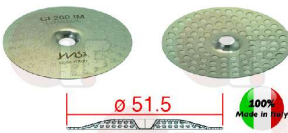

ASTORIA CMA

1460200 PRECISION SHOWER SCREEN ø 51.5 mm
central hole 5 mm - 98 holes ø 3 mm
Aisi 301 stainless steel - food-safe certified
integrated membrane 200 µM
for Coffee machine (ASTORIA CMA)