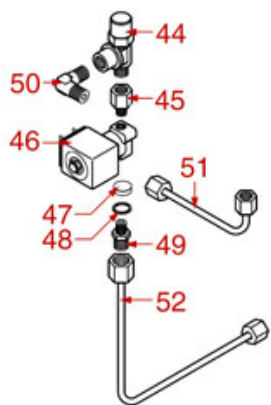

ASTORIA CMA

WATER/STEAM TAPS

ADRIA
ARGENTA
DENISE
DORA
LISA
PRATIC
VANIA

AS1001

Positions without LF code no.: upon request

ASTORIA CMA

Position	LF code no.	Description
1	1348451	STEAM TAP BODY
2	1186201	GASKET FLAT PTFE $\varnothing$ 21x16.8x2 mm
2	1186394	ASBESTOS FREE FLAT GASKET $\varnothing$ 22x17x2 mm
3	1250547	SPRING $\varnothing$ 11.5x16 mm
4	1186318	O-RING 03043 EPDM
5	1186334	WASHER
6	1186771	COPPER FLAT GASKET $\varnothing$ 8,5x5x1 mm
7	1449093	CHROME WATER SPRINKLER M10
8	1186550	O-RING M 0060-10 RED SILICONE
9	1449096	STAINLESS STEEL WATER SPRINKLER M8
10	1449098	CHROME PL.STEAM PIPE COMPLETE $\varnothing$ 8 mm
11	1449106	CHROME PL.STEAM PIPE COMPLETE $\varnothing$ 8 mm
12	1449101	STAINLESS STEEL STEAM PIPE COMPL. $\varnothing$ 8 mm
13	1449102	STAINLESS STEEL STEAM PIPE COMPL. $\varnothing$ 8 mm
14	1449105	STAINLESS STEEL STEAM PIPE COMPL. $\varnothing$ 8 mm
15	1449172	BURN PREVENTING HANDGRIP FOR PIPE $\varnothing$ 8 mm
16	1348453	NUT M 26x1.5
17	1348025	HEXAGONAL NUT M3
18	1186316	EPDM FLAT GASKET $\varnothing$ 15x4x4 mm 60 SH
18	1186527	FLAT EPDM GASKET $\varnothing$ 15x4x4 mm 80 SH
19	1324056	TAP PISTON
20	1324077	WATER/STEAM TAP PIN
21	1250223	RADIAL SEEGER RING $\varnothing$ 6 mm
22	1186377	GASKET HOLDER
23	1186333	COPPER FLAT GASKET $\varnothing$ 26x20x2 mm
23	1186340	ASBESTOS FREE FLAT GASKET $\varnothing$ 26x20x2 mm
24	1349458	TAP COUPLING
25	1186393	FLAT EPDM GASKET $\varnothing$ 12.5x8x9 mm
25	1786263	FLAT GASKET EPDM $\varnothing$ 12.5x8x9 mm
26	1186376	BRASS WASHER $\varnothing$ 12x8x1 mm FLAT
27	1348458	TAP NUT
28	1348321	WATER/STEAM TAP
28	1348452	WATER/STEAM TAP PIN ROD
29	1449100	CHROME HEXAGONAL NUT
36	1241452	STEAM TAP KNOB
38	1449116	WATER PIPE NOZZLE M9 $\varnothing$ 18 mm
39	1449099	WATER PIPE NOZZLE M10
41	1449095	CHROME COMPLETE WATER PIPE $\varnothing$ 8 mm
44	1349083	MIXER FITTING
45	1349136	FITTING $\varnothing$ 1/8"M-1/4"F
46	1120700	2-WAY SOLENOID VALVE PARKER 230V 50/60Hz
47	1160566	STAINLESS STEEL WATER FILTER $\varnothing$ 8 mm
49	1349111	FITTING $\varnothing$ 1/8"M 1/4"M
50	1349081	L-FITTING $\varnothing$ 1/4"M 1/4"M
54	1349102	FITTING $\varnothing$ 1/4"M-1/4"M
57	1241468	WATER TAP HANDLE
58	1241466	STEAM TAP KNOB
59	1241467	WATER TAP KNOB
60	1241451	STEAM TAP KNOB
61	1241453	WATER TAP KNOB
67	1186378	CONICAL PTFE SEAL $\varnothing$ 14x7x6 mm
67	1186626	O-RING 0114 EPDM
68	1250547	SPRING $\varnothing$ 11.5x16 mm
69	1449820	CHROME PLATED STEAM PIPE COMPLETE
69	1449821	CHROME PLATED STEAM PIPE COMPLETE
70	1449205	CHROME PLATED STEAM PIPE COMPLETE
71	1449204	ST.STEEL COMPLETE STEAM PIPE $\varnothing$ 8 mm
72	1449203	COMPLETE STAINLESS STEEL STEAM PIPE
100	1079030	KIT CAPPUCCINATORE ASTORIA/CMA