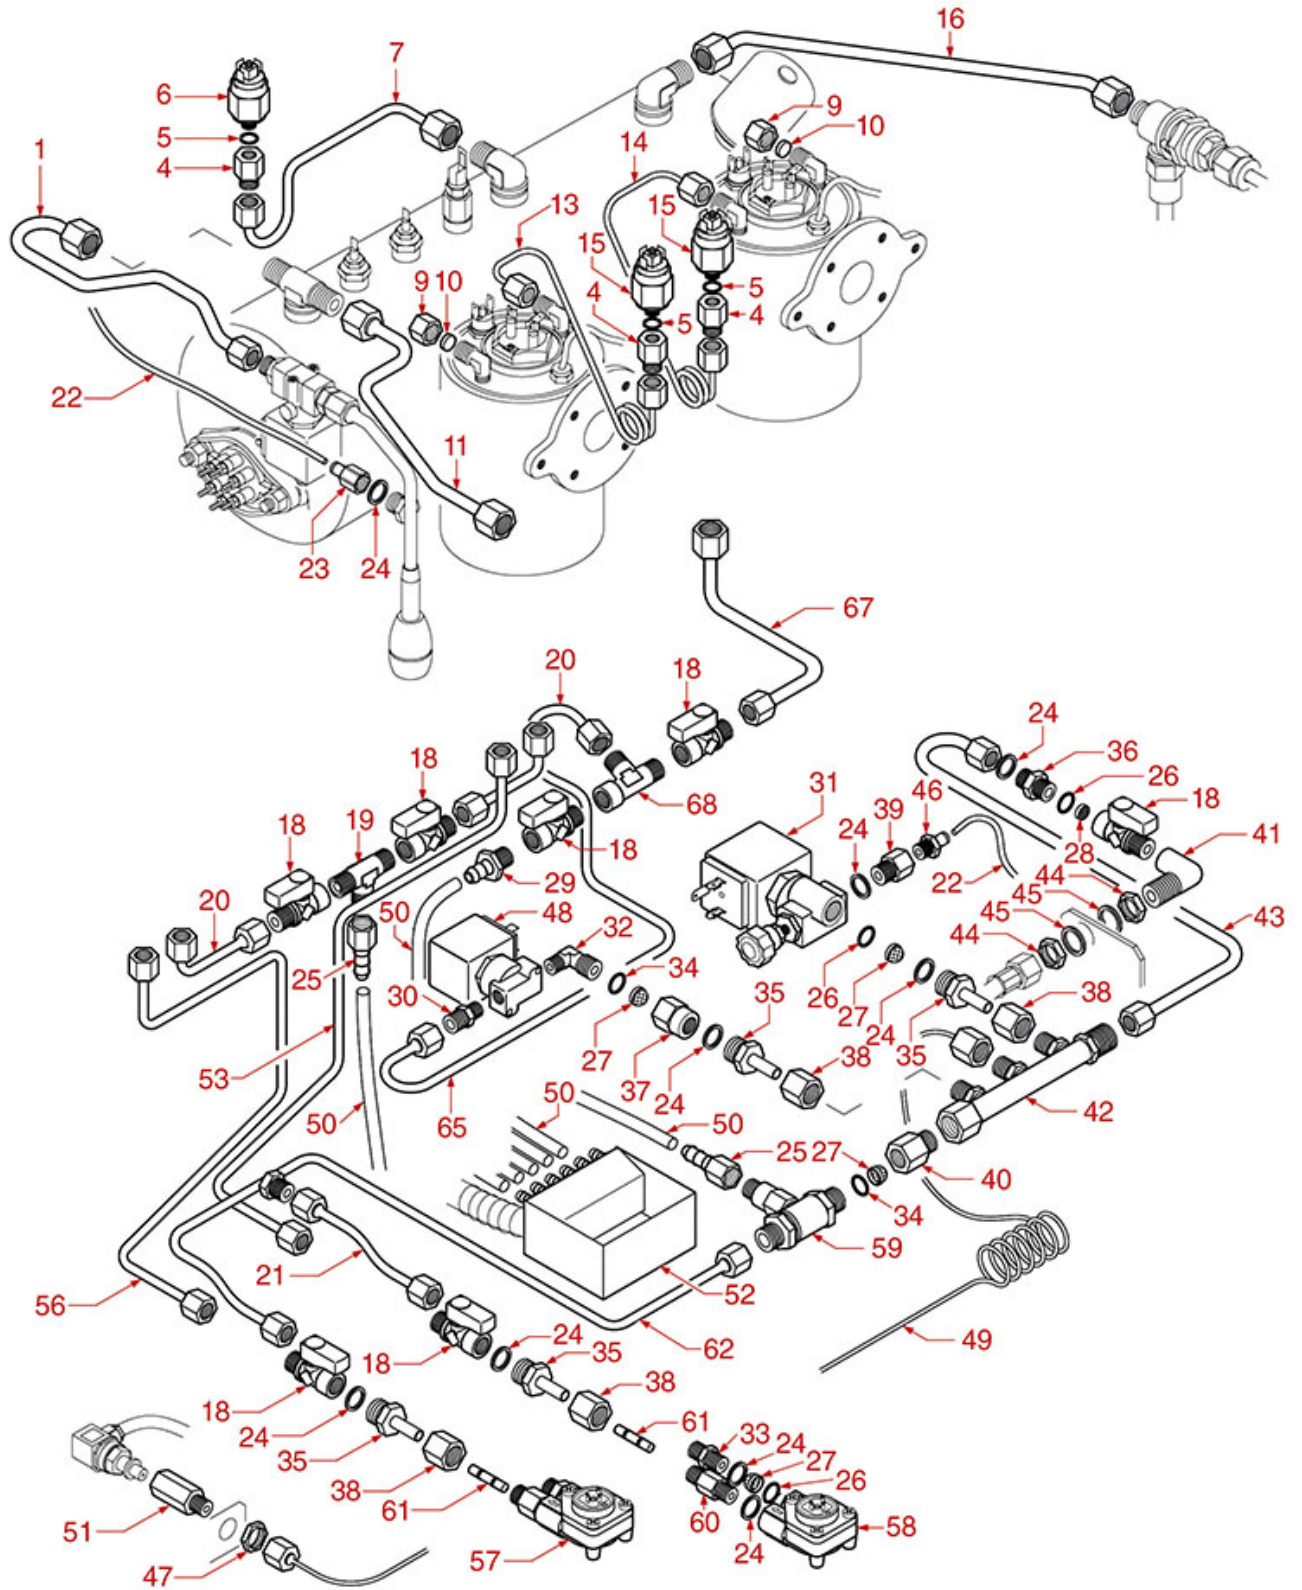

HYDRAULIC SYSTEM PLUS 4 YOU

PLUS 4 YOU

AS5601

Positions without LF code no.: upon request

ASTORIA CMA

Position	LF code no.	Description
5	1186917	FLAT COPPER GASKET $\varnothing$ 13x10x1 mm
6	1320019	PRESSURE SWITCH ES31 1.5 BAR $\varnothing$ 1/8"M
9	1439021	CAP $\varnothing$ 1/4"F HEIGHT 16 mm NUT 17 mm
15	1320020	PRESSURE SWITCH ES31 2 BAR $\varnothing$ 1/8"M
18	1525002	BALLCOCK VALVE $\varnothing$ 1/4"M-1/4"F
19	3349340	NICHEL-PL.T-FITTING $\varnothing$ 1/4"M-1/4"M-1/4"M
22	1449500	PTFE PIPE $\varnothing$ 2x4 mm - 10 m
24	1186619	COPPER FLAT GASKET $\varnothing$ 18x14x1.5 mm
26	1186717	O-RING 02031 VITON
27	1160400	WATER FILTER $\varnothing$ 11 mm
28	1160566	STAINLESS STEEL WATER FILTER $\varnothing$ 8 mm
30	1349111	FITTING $\varnothing$ 1/8"M 1/4"M
31	1120248	SOLENOID VALVE ODE 2 WAYS $\varnothing$ 1/4" 230V
33	1349102	FITTING $\varnothing$ 1/4"M-1/4"M
34	1186422	O-RING 0108 EPDM
36	1349112	FITTING $\varnothing$ 1/4"M-3/8"M
44	1349042	BRASS NUT $\varnothing$ 3/8"
45	1186446	BRASS WASHER $\varnothing$ 28x17x2 mm FLAT
48	1120700	2-WAY SOLENOID VALVE PARKER 230V 50/60Hz
52	1527041	DRAIN TUB
58	1455067	VOLUMETRIC FLOWMETER GICAR
59	1523403	EXPANSION AND NON-RETURN VALVE