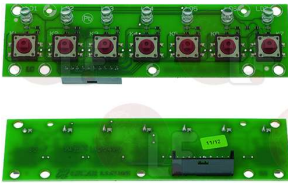

ASTORIA CMA 18371079

1319500 8 BUTTONS PUSH-BUTTON PANEL DX
for Coffee machine (ASTORIA CMA) PLUS4YOU