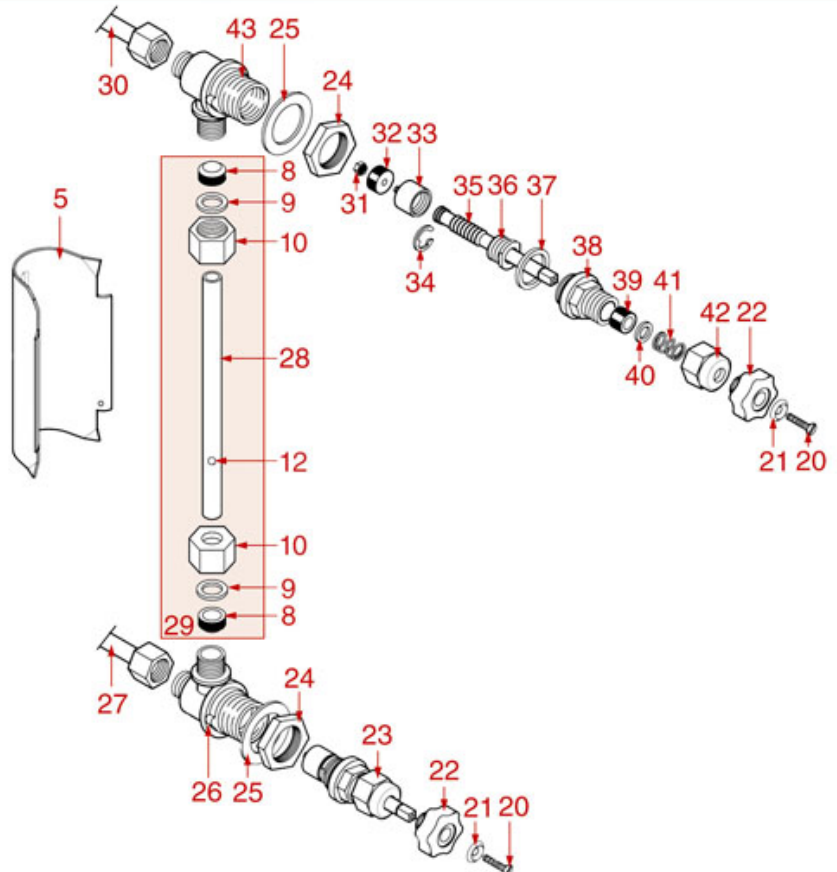

WATER LEVEL

ARGENTA
BRAVA
DENISE
DIVINA
DORA
GLORIA
LISA
PERLA4D
PRATIC
VANIA

RAPALLO

AS2501