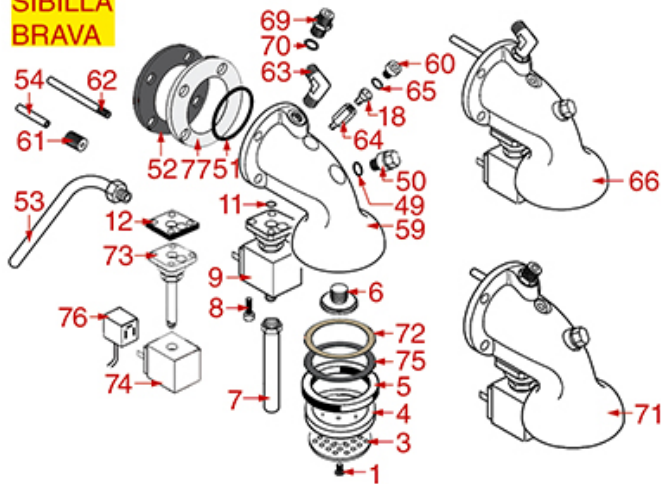

BREW GROUP CTS

DIVINA GLORIA PERLA 4D

DIVINA GLORIA

RAPALLO BRAVA

SIBILLA BRAVA

SIBILLA

ASTORIA CMA

Pos.	LF code no.	Description	Pos.	LF code no.	Description
1	1528011	SHOWER SCREW M5x20	74	3120032	COIL PARKER ZB09 9W 220/240V 50/60Hz
2	1528054	SHAPED S/STEEL WASHER ø 12x5x1 mm	75	1190003	RUBBER SHIM ø 70x57x1 mm EPDM
3	1081006	SHOWER SCREEN ø 51.5 mm	76	3120034	FEMALE LARGE CONNECTOR
3	1081007	SHOWER ø 51.5 mm	77	1187002	COFFEE GROUP GASKET ø 88x40x2 mm
4	1086501	SHOWER HOLDER DIFFUSER	77	1786058	COFFEE GROUP GASKET ø 88x40x2 mm
5	1186622	FILTER HOLDER GASKET ø 71x56x8 mm	78	1241067	FILTER KNOB M12
5	1186678	FILTER HOLDER GASKET ø 72x56x8.5 mm	79	1160053	2 CUPS FILTER 14 gr
5	1486029	GASKET FILTERHOLDER ø 72x56x8.5 mm	80	1160052	1 CUP FILTER 7 gr
5	1486030	GASKET FILTERHOLDER ø 72x56x8 mm			
5	1786062	FILTER HOLDER GASKET ø 72x56x8 mm			
6	1501300	BREW GROUP SPRAY NOZZLE ø 31.5 mm M18x2			
7	1450551	DRAIN PIPE ø 1/8"x92 mm			
8	1455034	CYLINDER HEAD SCREW M4x10			
9	1120330	3-WAY SOLENOID VALVE LUCIFER 240V 50Hz			
9	1120335	3-WAY SOLENOID VALVE PARKER 230V 50/60Hz			
11	1186611	O-RING 02025 RED SILICONE			
11	1186612	O-RING 02025 VITON			
12	1186415	FLAT PTFE GASKET			
13	1349103	FITTING ø 3/8"M-3/8"M			
14	1186772	O-RING GASKET M 0250-40 NBR			
15	1439034	CAP ø 28 mm FOR BREW GROUP			
16	3186287	O-RING 0123 EPDM			
18	1500300	NOZZLE M5x1 HOLE ø 0.7 mm			
19	1160517	WATER FILTER ø 8.5x22 mm			
20	1439035	CAP ø 18 mm FOR BREW GROUP			
21	1186770	PTFE FLAT GASKET ø 33x28x4 mm			
22	1186773	O-RING GASKET M 0170-30 NBR			
26	1528501	COUNTERSUNK HEAD SCREWS WITH SHELLM5x12			
27	1501301	BREW GROUP SPRAY NOZZLE M20x1.5			
28	1186189	PTFE FLAT GASKET ø 15x11x2 mm			
30	1192206	CTS NEUTRAL BREW GROUP			
31	1160339	BLIND FILTER			
32	1160529	2-CUP FILTER 14 GRAMS			
33	1160050	1 CUP FILTER 6 gr			
34	1250002	S/STEEL FILTER LOCKING SPRING ø 1.20 mm			
34	1250101	FILTER BLOCKING SPRING ø 1,00 mm INOX			
35	1186774	BURN PREVENTING RING FOR HANDLE			
36	1241206	BLACK FILTER HOLDER HANDLE M12			
37	1241469	CHROME PLATED CAP FOR FILTER HOLDER KNOB			
38	1165013	FILTER HOLDER ASSY CMA ASTORIA			
39	1022003	CHROME-PLATED SPOUT EXTENSION ø 3/8"			
40	1022501	SINGLE SPOUT ø 3/8"			
41	1022506	DOUBLE SPOUT ø 3/8"			
43	1160345	2 CUPS FILTER 18 gr			
44	1165006	FILTER HOLDER COFFEE MACHINES			
45	1241501	FILTER HOLDER HANDLE M12			
49	1186414	O-RING 0119 EPDM			
50	1439032	CAP ø 18 mm FOR BREW GROUP			
51	1186190	O-RING 04187 VITON			
52	1186451	COFFEE GROUP GASKET ø 88x40x2 mm			
53	1449024	SUCTION PIPE			
54	1324049	SUCTION PIPE M8			
55	1186772	O-RING GASKET M 0250-40 NBR			
60	1439033	CAP ø 14 mm FOR BREW GROUP			
62	1449094	SUCTION PIPE M8			
63	1349085	ELBOW FITTING ø 1/4"M-1/4"M			
65	1186223	O-RING 02056 EPDM			
68	1192204	EXTRACTABLE DELIVERY GROUP			
69	1349200	COUPLING ø 3/8"M-1/4"M INJECTOR			
70	1186619	COPPER FLAT GASKET ø 18x14x1.5 mm			
72	1190021	PAPER SEAL ø 66x58x0.8 mm			
72	1190051	PAPER SEAL ø 70x57x0.8 mm			
73	1120334	3-WAY MECHANICAL COMPONENT LUCIFER			
73	1120339	3-WAY MECHANICAL COMPONENT PARKER			
74	1120332	COIL LUCIFER/PARKER 220/240V 9W 50Hz			
74	1120336	COIL PARKER ZB09 9W 110/120V 50/60Hz			